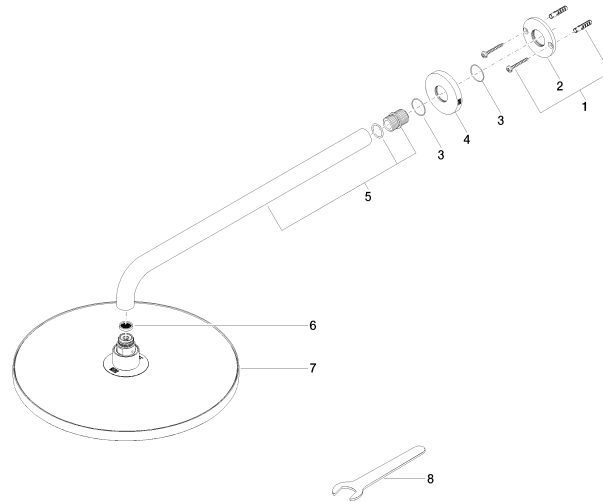

## Rain shower with wall fixing 300 mm - Brushed Chrome

TARA

28 679 970

- 450mm projection
- rain shower Ø 300 mm
- PURE RAIN, max. flow rate 14 l/min (at 3 bar)
- Function from: 10 l/min
- rosette Ø 60 mm
- 1/2" connection
- with anti-scale system
- quick clearing
- WRAS 2212012

### Recommended miscellaneous

- Concealed wall elbow -** 35 085 970 90
- max. recess depth 163 mm
  - min. recess depth 90 mm

28 679 970

mm [inches]

Flow rate chart

Certificates

WRAS\_2212012.

DVGW\_DW-  
6517DN0118.

### Spare parts list

| No. | Item Number        | Name       | Quantity used | Delivery time |
|-----|--------------------|------------|---------------|---------------|
| 1   | 04 30 31 032 00 90 | fixing set | 1             | 2             |
| 2   | 09 17 20 120 90    | holder     | 1             | 2             |
| 3   | 09 14 10 150 90    | seal       | 2             | 2             |
| 4   | 09 27 97 015-93    | rosette    | 1             | 20            |
| 5   | 90 11 03 070 00-93 | pipe       | 1             | 20            |
| 6   | 09 23 01 075 90    | insert     | 1             | 2             |
| 7   | 04 12 05 091 00-93 | shower     | 1             | 20            |
| 8   | 90 30 09 069 00 90 | key        | 1             | 2             |