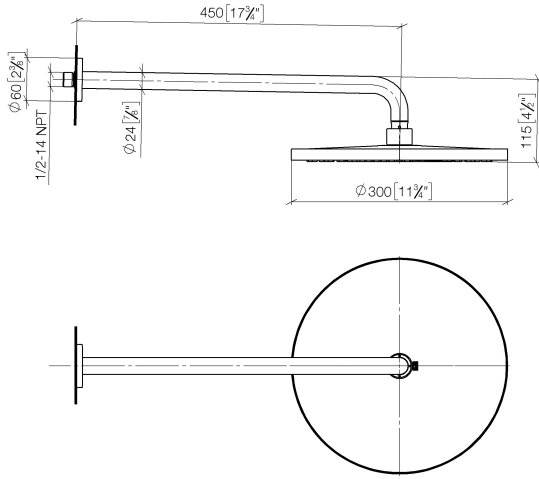

## Rain shower with wall fixing 300 mm - Brushed Chrome

TARA

28 679 970

- 450mm projection
- rain shower Ø 300 mm
- PURE RAIN, max. flow rate 14 l/min (at 3 bar)
- Function from: 10 l/min
- rosette Ø 60 mm
- 1/2" connection
- with anti-scale system
- quick clearing
- WRAS 2212012

Fits: TARA, LISSÉ, VAIA, META

|   |                                     |               |
|---|-------------------------------------|---------------|
|    | Brushed Chrome                      | 28 679 970-93 |
|    | Chrome                              | 28 679 970-00 |
|    | Brushed Platinum                    | 28 679 970-06 |
|    | Platinum                            | 28 679 970-08 |
|    | Dark Chrome                         | 28 679 970-19 |
|    | Light Gold                          | 28 679 970-26 |
|    | Brushed Light Gold                  | 28 679 970-27 |
|    | Brushed Durabronze<br>(23kt Gold)   | 28 679 970-28 |
|   | Matte Black                         | 28 679 970-33 |
|  | Brushed Bronze                      | 28 679 970-42 |
|  | Brushed<br>Champagne (22kt<br>Gold) | 28 679 970-46 |
|  | Champagne (22kt<br>Gold)            | 28 679 970-47 |
|  | Brushed Dark<br>Platinum            | 28 679 970-99 |

### Recommended miscellaneous

- Concealed wall elbow -** 35 085 970 90
- max. recess depth 163 mm
  - min. recess depth 90 mm

28 679 970

mm [inches]

Flow rate chart

Certificates

WRAS\_2212012.

DVGW\_DW-  
6517DN0118.