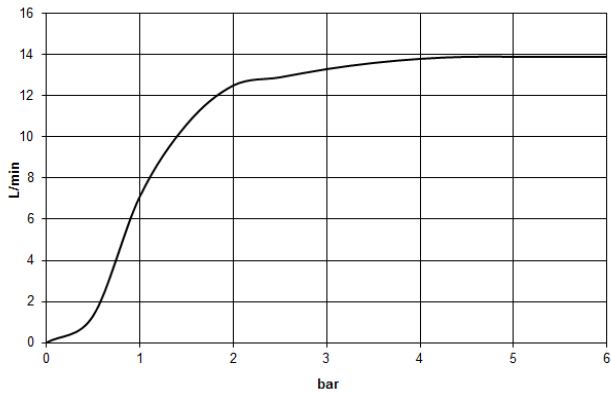

## Rain shower with wall fixing 300 mm - Brushed Chrome

TARA

28 679 970

- 450mm projection
- rain shower Ø 300 mm
- PURE RAIN, max. flow rate 14 l/min (at 3 bar)
- Function from: 10 l/min
- rosette Ø 60 mm
- 1/2" connection
- with anti-scale system
- quick clearing
- WRAS 2212012

### Recommended miscellaneous

- Concealed wall elbow -** 35 085 970 90
- max. recess depth 163 mm
  - min. recess depth 90 mm

28 679 970

mm [inches]

Flow rate chart

Certificates

WRAS\_2212012.

DVGW\_DW-  
6517DN0118.