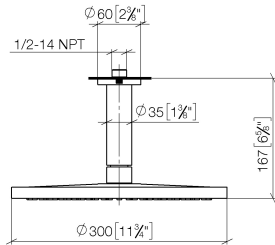

**Rain shower with ceiling fixing 300 mm - Matte Black**

IMO

28 689 970

- rain shower Ø 300 mm
- PURE RAIN, max. flow rate 14 l/min (at 3 bar)
- Function from: 10 l/min
- rosette Ø 60 mm optional
- 1/2" connection
- with anti-scale system
- quick clearing
- WRAS 1707033

**Recommended miscellaneous**

- |   |                               |               |
|---|-------------------------------|---------------|
|  | <b>Concealed wall elbow -</b> | 35 085 970 90 |
|   | •max. recess depth 163 mm     |               |
|   | •min. recess depth 90 mm      |               |

28 689 970

mm [inches]

Flow rate chart

Certificates

LGA\_29236.

WRAS\_2212012.

DVGW\_DW-  
6517DN0118.

LGA\_29235.