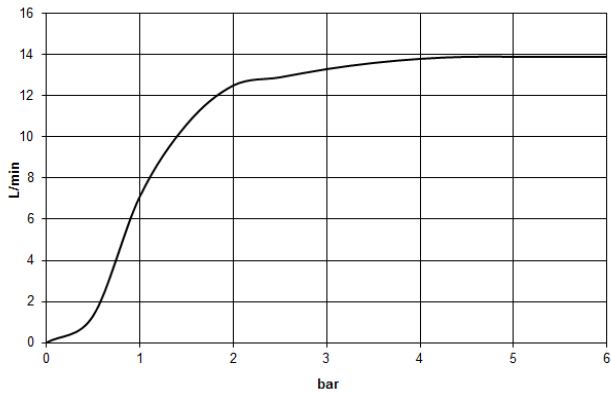

Flow rate chart

Certificates

LGA_29236.

WRAS_2212012.

DVGW_DW-
6517DN0118.

LGA_29235.