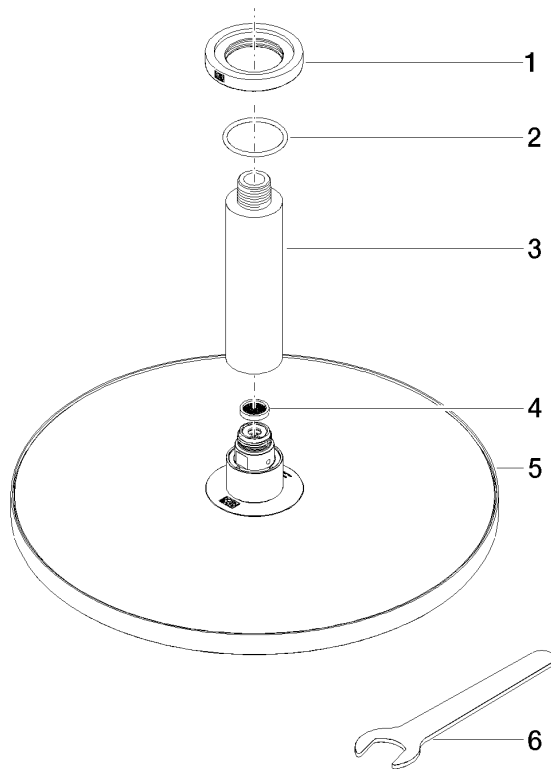

**Rain shower with ceiling fixing 300 mm - Matte Black**

IMO

28 689 970

- rain shower Ø 300 mm
- PURE RAIN, max. flow rate 14 l/min (at 3 bar)
- Function from: 10 l/min
- rosette Ø 60 mm optional
- 1/2" connection
- with anti-scale system
- quick clearing
- WRAS 1707033

**Recommended miscellaneous**

- |   |                               |               |
|---|-------------------------------|---------------|
|  | <b>Concealed wall elbow -</b> | 35 085 970 90 |
|   | •max. recess depth 163 mm     |               |
|   | •min. recess depth 90 mm      |               |

28 689 970

mm [inches]

Flow rate chart

Certificates

LGA\_29236.

WRAS\_2212012.

DVGW\_DW-  
6517DN0118.

LGA\_29235.

28 689 970

Spare parts list

No.	Item Number	Name	Quantity used	Delivery time
1	09 27 22 040-33	rosette	1	30
2	09 14 10 141 90	seal	1	2
3	09 11 03 080-33	connection	1	30
4	09 23 01 075 90	insert	1	2
5	04 12 05 091 00-33	shower	1	30
6	90 30 09 069 00 90	key	1	2