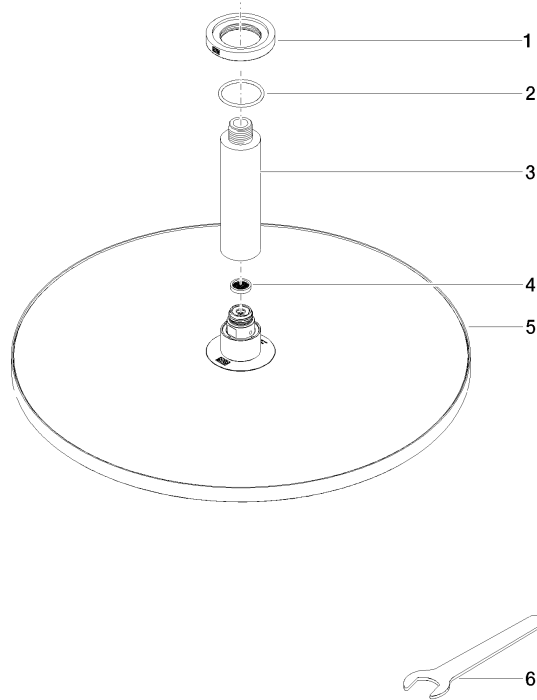

Rain shower with ceiling fixing 400 mm - Platinum

TARA

28 699 970

Fits: TARA, LISSÉ, VAIA, META

- rain shower Ø 400 mm
- PURE RAIN, max. flow rate 20 l/min (at 3 bar)
- Max. flow rate 20 l/min (at 3 bar)
- Function from: 12 l/min
- rosette Ø 60 mm optional
- 1/2" connection
- with anti-scale system
- quick clearing
- WRAS 2212012

Recommended miscellaneous

- Concealed wall elbow -** 35 085 970 90
- max. recess depth 163 mm
 - min. recess depth 90 mm

28 699 970

mm [inches]

Flow rate chart

Codes & Standards

DIN 4109

EN 1112

ISO 3822

Scottish Water
Byelaws

UK Water Supply
Regulations

Ü-Zeichen

Rain shower with ceiling fixing 400 mm - Platinum

TARA

28 699 970

Certificates

DVGW_DW-
6517DN0

LGA_29

WRAS_2212

28 699 970

Product version from 3/13/2017

Rain shower with ceiling fixing 400 mm - Platinum

TARA

28 699 970