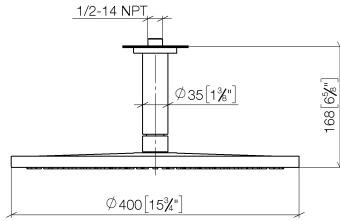

**Rain shower with ceiling fixing 400 mm - Dark Chrome**

TARA

28 699 970

Fits: TARA, LISSÉ, VAIA, META

- rain shower Ø 400 mm
- PURE RAIN, max. flow rate 20 l/min (at 3 bar)
- Max. flow rate 20 l/min (at 3 bar)
- Function from: 12 l/min
- rosette Ø 60 mm optional
- 1/2" connection
- with anti-scale system
- quick clearing
- WRAS 2212012

**Recommended miscellaneous**

- Concealed wall elbow -** 35 085 970 90
- max. recess depth 163 mm
  - min. recess depth 90 mm

28 699 970

mm [inches]

Flow rate chart

Codes & Standards

DIN 4109

EN 1112