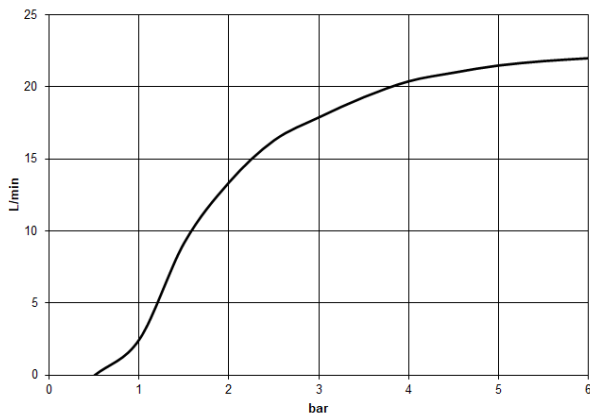

**Rain shower with ceiling fixing 400 mm - Dark Chrome**

TARA

28 699 970

Fits: TARA, LISSÉ, VAIA, META

- rain shower Ø 400 mm
- PURE RAIN, max. flow rate 20 l/min (at 3 bar)
- Max. flow rate 20 l/min (at 3 bar)
- Function from: 12 l/min
- rosette Ø 60 mm optional
- 1/2" connection
- with anti-scale system
- quick clearing
- WRAS 2212012

**Recommended miscellaneous**

- Concealed wall elbow -** 35 085 970 90
- max. recess depth 163 mm
  - min. recess depth 90 mm

28 699 970

mm [inches]

Flow rate chart

Codes & Standards

DIN 4109

EN 1112