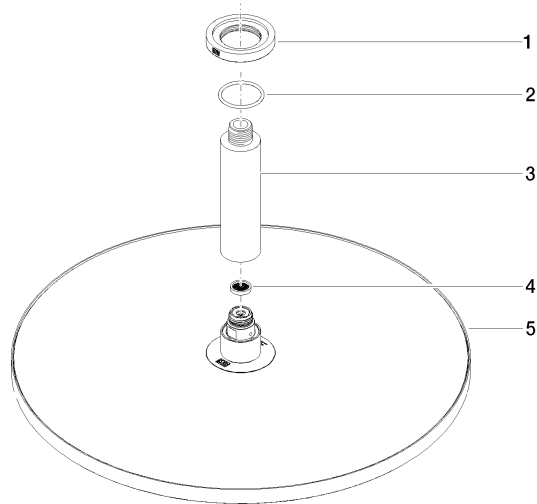

**Rain shower with ceiling fixing 400 mm - Dark Chrome**

TARA

28 699 970

Fits: TARA, LISSÉ, VAIA, META

- rain shower Ø 400 mm
- PURE RAIN, max. flow rate 20 l/min (at 3 bar)
- Max. flow rate 20 l/min (at 3 bar)
- Function from: 12 l/min
- rosette Ø 60 mm optional
- 1/2" connection
- with anti-scale system
- quick clearing
- WRAS 2212012

**Recommended miscellaneous**

- Concealed wall elbow -** 35 085 970 90
- max. recess depth 163 mm
  - min. recess depth 90 mm

28 699 970

mm [inches]

Flow rate chart

Codes & Standards

DIN 4109

EN 1112

## Rain shower with ceiling fixing 400 mm - Dark Chrome

---

TARA

28 699 970

## Spare parts list