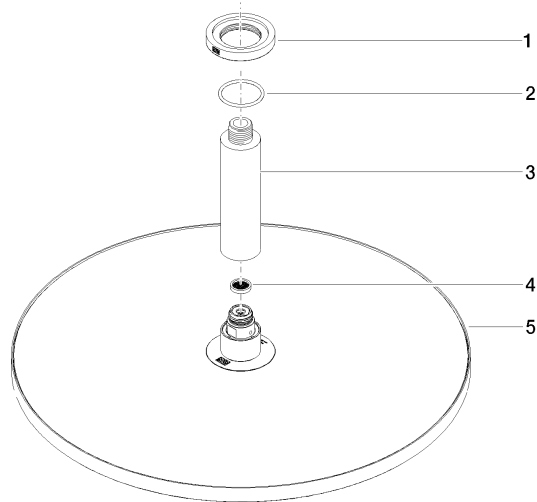

Rain shower with ceiling fixing 400 mm - Light Gold

TARA

28 699 970

Fits: TARA, LISSÉ, VAIA, META

- rain shower Ø 400 mm
- PURE RAIN, max. flow rate 20 l/min (at 3 bar)
- Max. flow rate 20 l/min (at 3 bar)
- Function from: 12 l/min
- rosette Ø 60 mm optional
- 1/2" connection
- with anti-scale system
- quick clearing
- WRAS 2212012

Recommended miscellaneous

- Concealed wall elbow -** 35 085 970 90
- min. recess depth 90 mm
 - max. recess depth 163 mm

28 699 970

mm [inches]

Flow rate chart

Codes & Standards

DIN 4109

EN 1112

ISO 3822

Scottish Water
Byelaws

UK Water Supply
Regulations

Ü-Zeichen

Rain shower with ceiling fixing 400 mm - Light Gold

TARA

28 699 970

Certificates

DVGW_DW-
6517DN0

LGA_29

WRAS_2212

28 699 970

Product version from 3/13/2017

Rain shower with ceiling fixing 400 mm - Light Gold

TARA

28 699 970