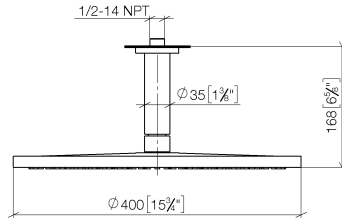

Rain shower with ceiling fixing 400 mm - Light Gold

TARA

28 699 970

Fits: TARA, LISSÉ, VAIA, META

- rain shower Ø 400 mm
- PURE RAIN, max. flow rate 20 l/min (at 3 bar)
- Max. flow rate 20 l/min (at 3 bar)
- Function from: 12 l/min
- rosette Ø 60 mm optional
- 1/2" connection
- with anti-scale system
- quick clearing
- WRAS 2212012

Product change as of 1st April 2024: max. flow 20l/min

	Light Gold	28 699 970-26
	Chrome	28 699 970-00
	Brushed Platinum	28 699 970-06
	Platinum	28 699 970-08
	Dark Chrome	28 699 970-19
	Brushed Light Gold	28 699 970-27
	Brushed Durabronze (23kt Gold)	28 699 970-28
	Matte Black	28 699 970-33
	Brushed Bronze	28 699 970-42
	Brushed Champagne (22kt Gold)	28 699 970-46
	Champagne (22kt Gold)	28 699 970-47
	Brushed Chrome	28 699 970-93
	Brushed Dark Platinum	28 699 970-99

Recommended miscellaneous

- Concealed wall elbow -** 35 085 970 90
- min. recess depth 90 mm
 - max. recess depth 163 mm

28 699 970

mm [inches]

Flow rate chart

Codes & Standards

DIN 4109

EN 1112