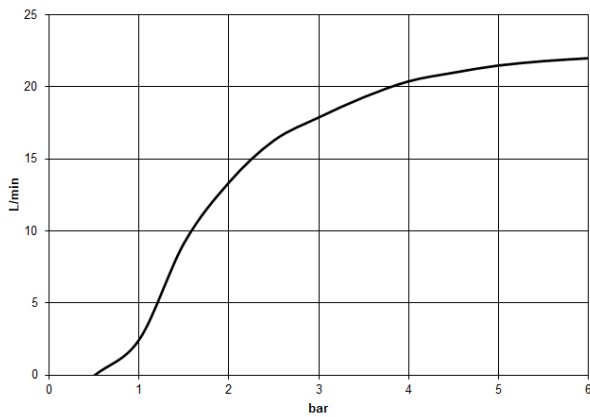

Rain shower with ceiling fixing 400 mm - Light Gold

TARA

28 699 970

Fits: TARA, LISSÉ, VAIA, META

- rain shower Ø 400 mm
- PURE RAIN, max. flow rate 20 l/min (at 3 bar)
- Max. flow rate 20 l/min (at 3 bar)
- Function from: 12 l/min
- rosette Ø 60 mm optional
- 1/2" connection
- with anti-scale system
- quick clearing
- WRAS 2212012

Recommended miscellaneous

- Concealed wall elbow -** 35 085 970 90
- min. recess depth 90 mm
 - max. recess depth 163 mm

28 699 970

mm [inches]

Flow rate chart

Codes & Standards

DIN 4109

EN 1112