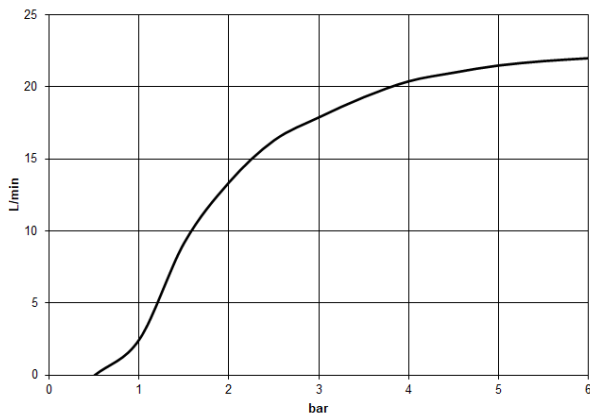

Rain shower with ceiling fixing 400 mm - Brushed Light Gold

TARA

28 699 970

Fits: TARA, LISSÉ, VAIA, META

- rain shower Ø 400 mm
- PURE RAIN, max. flow rate 20 l/min (at 3 bar)
- Max. flow rate 20 l/min (at 3 bar)
- Function from: 12 l/min
- rosette Ø 60 mm optional
- 1/2" connection
- with anti-scale system
- quick clearing
- WRAS 2212012

Recommended miscellaneous

Concealed wall elbow -

35 085 970 90

- min. recess depth 90 mm
- max. recess depth 163 mm

28 699 970

mm [inches]

Flow rate chart

Codes & Standards