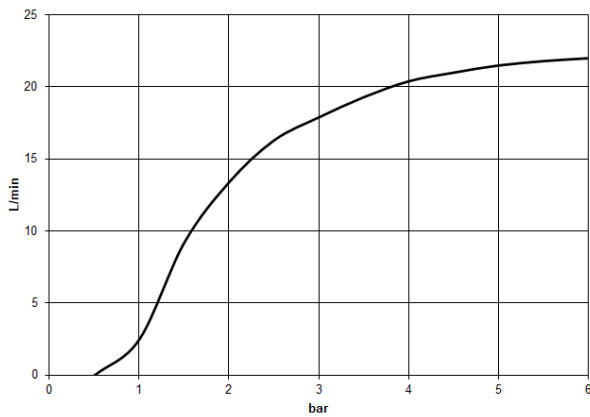

**Rain shower with ceiling fixing 400 mm - Matte Black**

TARA

28 699 970

Fits: TARA, LISSÉ, VAIA, META

- rain shower Ø 400 mm
- PURE RAIN, max. flow rate 20 l/min (at 3 bar)
- Max. flow rate 20 l/min (at 3 bar)
- Function from: 12 l/min
- rosette Ø 60 mm optional
- 1/2" connection
- with anti-scale system
- quick clearing
- WRAS 2212012

**Recommended miscellaneous**

- Concealed wall elbow -** 35 085 970 90
- max. recess depth 163 mm
  - min. recess depth 90 mm

28 699 970

mm [inches]

Flow rate chart

Codes & Standards

DIN 4109

EN 1112