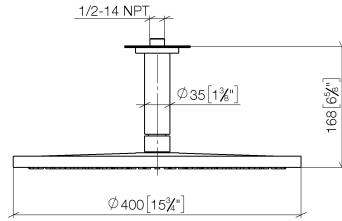

**Rain shower with ceiling fixing 400 mm - Matte Black**

TARA

28 699 970

Fits: TARA, LISSÉ, VAIA, META

- rain shower Ø 400 mm
- PURE RAIN, max. flow rate 20 l/min (at 3 bar)
- Max. flow rate 20 l/min (at 3 bar)
- Function from: 12 l/min
- rosette Ø 60 mm optional
- 1/2" connection
- with anti-scale system
- quick clearing
- WRAS 2212012

Product change as of 1st April 2024: max. flow 20l/min

	Matte Black	28 699 970-33
	Chrome	28 699 970-00
	Brushed Platinum	28 699 970-06
	Platinum	28 699 970-08
	Dark Chrome	28 699 970-19
	Light Gold	28 699 970-26
	Brushed Light Gold	28 699 970-27
	Brushed Durabronze (23kt Gold)	28 699 970-28
	Brushed Bronze	28 699 970-42
	Brushed Champagne (22kt Gold)	28 699 970-46
	Champagne (22kt Gold)	28 699 970-47
	Brushed Chrome	28 699 970-93
	Brushed Dark Platinum	28 699 970-99

**Recommended miscellaneous**

- Concealed wall elbow -** 35 085 970 90
- max. recess depth 163 mm
  - min. recess depth 90 mm

28 699 970

mm [inches]

Flow rate chart

Codes & Standards

DIN 4109

EN 1112