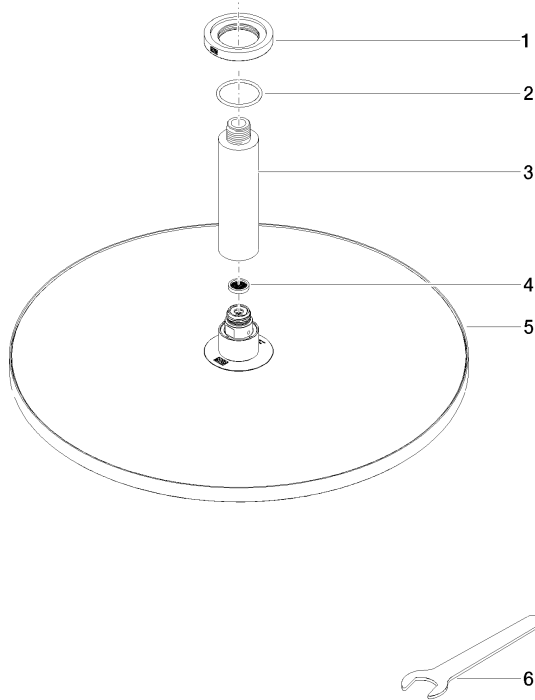

**Rain shower with ceiling fixing 400 mm - Matte Black**

TARA

28 699 970

Fits: TARA, LISSÉ, VAIA, META

- rain shower Ø 400 mm
- PURE RAIN, max. flow rate 20 l/min (at 3 bar)
- Max. flow rate 20 l/min (at 3 bar)
- Function from: 12 l/min
- rosette Ø 60 mm optional
- 1/2" connection
- with anti-scale system
- quick clearing
- WRAS 2212012

**Recommended miscellaneous**

- Concealed wall elbow -** 35 085 970 90
- max. recess depth 163 mm
  - min. recess depth 90 mm

28 699 970

mm [inches]

Flow rate chart

Codes & Standards

DIN 4109

EN 1112

## Certificates

DVGW\_DW-  
6517DN0

LGA\_29

WRAS\_2212

28 699 970

Product version from 3/13/2017

Rain shower with ceiling fixing 400 mm - Matte Black

TARA

28 699 970

**Spare parts list**

**Product version from 3/13/2017**

No.	Item Number	Name	Quantity used	Delivery time
	09 27 22 040-33	rosette	6	30