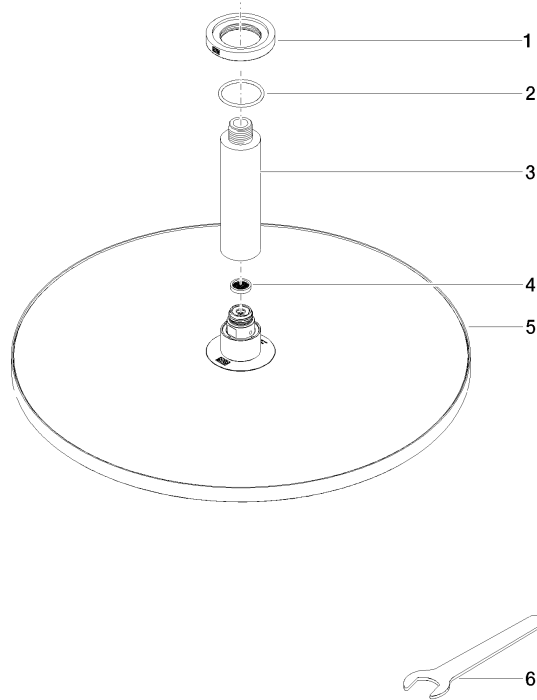

**Rain shower with ceiling fixing 400 mm - Brushed Bronze**

TARA

28 699 970

Fits: TARA, LISSÉ, VAIA, META

- rain shower Ø 400 mm
- PURE RAIN, max. flow rate 20 l/min (at 3 bar)
- Max. flow rate 20 l/min (at 3 bar)
- Function from: 12 l/min
- rosette Ø 60 mm optional
- 1/2" connection
- with anti-scale system
- quick clearing
- WRAS 2212012

**Recommended miscellaneous**

**Concealed wall elbow -**

35 085 970 90

- min. recess depth 90 mm
- max. recess depth 163 mm

28 699 970

mm [inches]

Flow rate chart

Codes & Standards

### Certificates

---

DVGW\_DW-  
6517DN0

LGA\_29

WRAS\_2212

28 699 970

Product version from 3/13/2017

Rain shower with ceiling fixing 400 mm - Brushed Bronze

TARA

28 699 970

**Spare parts list**

**Product version from 3/13/2017**

No.	Item Number	Name	Quantity used	Delivery time
	09 27 22 040-42	rosette	6	30