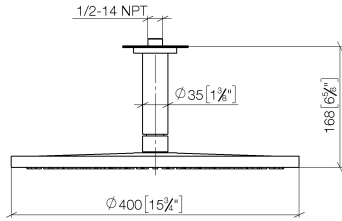

**Rain shower with ceiling fixing 400 mm - Brushed Bronze**

TARA

28 699 970

Fits: TARA, LISSÉ, VAIA, META

- rain shower Ø 400 mm
- PURE RAIN, max. flow rate 20 l/min (at 3 bar)
- Max. flow rate 20 l/min (at 3 bar)
- Function from: 12 l/min
- rosette Ø 60 mm optional
- 1/2" connection
- with anti-scale system
- quick clearing
- WRAS 2212012

**Recommended miscellaneous**

**Concealed wall elbow -**

35 085 970 90

- min. recess depth 90 mm
- max. recess depth 163 mm

28 699 970

mm [inches]

Flow rate chart

Codes & Standards