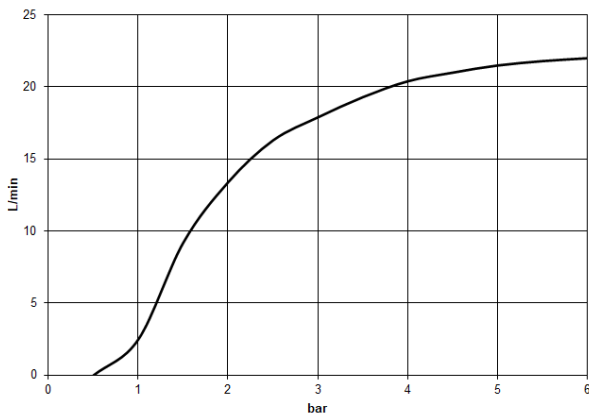

**Rain shower with ceiling fixing 400 mm - Brushed Bronze**

TARA

28 699 970

Fits: TARA, LISSÉ, VAIA, META

- rain shower Ø 400 mm
- PURE RAIN, max. flow rate 20 l/min (at 3 bar)
- Max. flow rate 20 l/min (at 3 bar)
- Function from: 12 l/min
- rosette Ø 60 mm optional
- 1/2" connection
- with anti-scale system
- quick clearing
- WRAS 2212012

**Recommended miscellaneous**

**Concealed wall elbow -**

35 085 970 90

- min. recess depth 90 mm
- max. recess depth 163 mm

28 699 970

mm [inches]

Flow rate chart

Codes & Standards