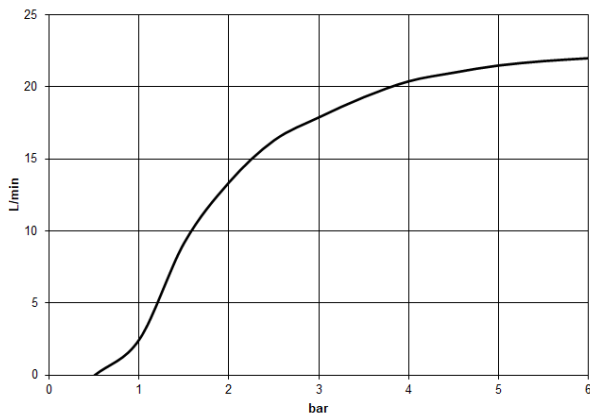

Rain shower with ceiling fixing 400 mm - Brushed Champagne (22kt Gold)

TARA

28 699 970

Fits: TARA, LISSÉ, VAIA, META

- rain shower Ø 400 mm
- PURE RAIN, max. flow rate 20 l/min (at 3 bar)
- Max. flow rate 20 l/min (at 3 bar)
- Function from: 12 l/min
- rosette Ø 60 mm optional
- 1/2" connection
- with anti-scale system
- quick clearing
- WRAS 2212012

Recommended miscellaneous

- Concealed wall elbow -**
- max. recess depth 163 mm
 - min. recess depth 90 mm

35 085 970 90

28 699 970

mm [inches]

Flow rate chart

Codes & Standards

DIN 4109