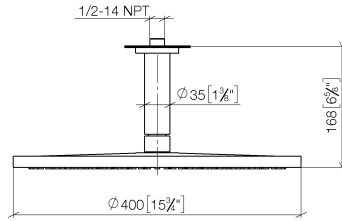

Rain shower with ceiling fixing 400 mm - Brushed Champagne (22kt Gold)

TARA

28 699 970

Fits: TARA, LISSÉ, VAIA, META

- rain shower Ø 400 mm
- PURE RAIN, max. flow rate 20 l/min (at 3 bar)
- Max. flow rate 20 l/min (at 3 bar)
- Function from: 12 l/min
- rosette Ø 60 mm optional
- 1/2" connection
- with anti-scale system
- quick clearing
- WRAS 2212012

Recommended miscellaneous

- Concealed wall elbow -**
- max. recess depth 163 mm
 - min. recess depth 90 mm

35 085 970 90

28 699 970

mm [inches]

Flow rate chart

Codes & Standards

DIN 4109

EN 1112

ISO 3822

Scottish Water
Byelaws

UK Water Supply
Regulations

Ü-Zeichen

Rain shower with ceiling fixing 400 mm - Brushed Champagne (22kt Gold)

TARA

28 699 970