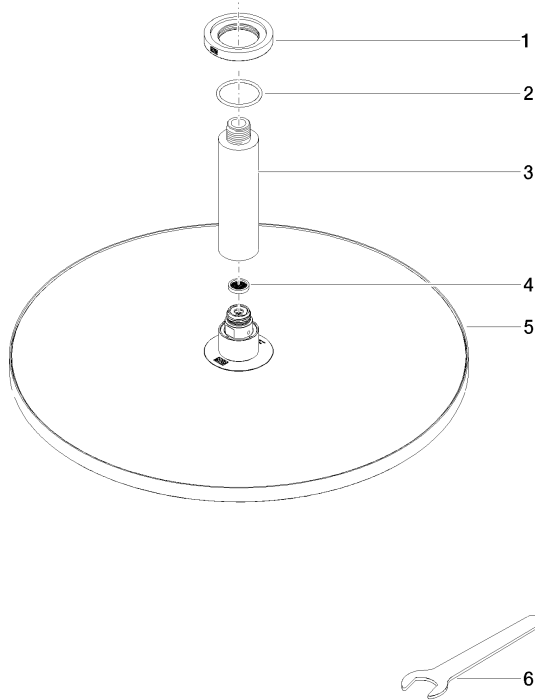

Rain shower with ceiling fixing 400 mm - Brushed Champagne (22kt Gold)

TARA

28 699 970

Fits: TARA, LISSÉ, VAIA, META

- rain shower Ø 400 mm
- PURE RAIN, max. flow rate 20 l/min (at 3 bar)
- Max. flow rate 20 l/min (at 3 bar)
- Function from: 12 l/min
- rosette Ø 60 mm optional
- 1/2" connection
- with anti-scale system
- quick clearing
- WRAS 2212012

Recommended miscellaneous

- Concealed wall elbow -**
- max. recess depth 163 mm
 - min. recess depth 90 mm

35 085 970 90

28 699 970

mm [inches]

Flow rate chart

Codes & Standards

DIN 4109

EN 1112

ISO 3822

Scottish Water
Byelaws

UK Water Supply
Regulations

Ü-Zeichen

Rain shower with ceiling fixing 400 mm - Brushed Champagne (22kt Gold)

TARA

28 699 970

Certificates

DVGW_DW-
6517DN0

LGA_29

WRAS_2212

28 699 970

Product version from 3/13/2017

Rain shower with ceiling fixing 400 mm - Brushed Champagne (22kt Gold)

TARA