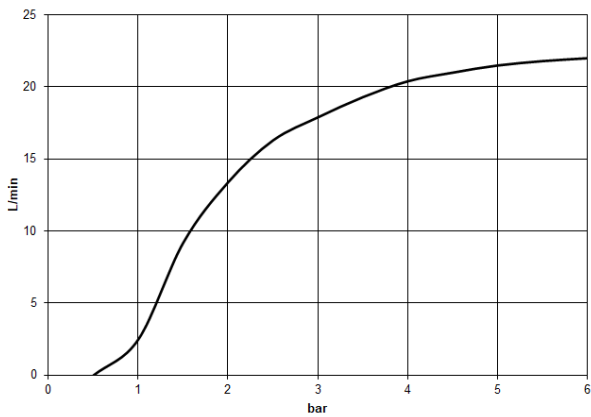

**Rain shower with ceiling fixing 400 mm - Champagne (22kt Gold)**

TARA

28 699 970

Fits: TARA, LISSÉ, VAIA, META

- rain shower Ø 400 mm
- PURE RAIN, max. flow rate 20 l/min (at 3 bar)
- Max. flow rate 20 l/min (at 3 bar)
- Function from: 12 l/min
- rosette Ø 60 mm optional
- 1/2" connection
- with anti-scale system
- quick clearing
- WRAS 2212012

**Recommended miscellaneous**

**Concealed wall elbow -**

35 085 970 90

- max. recess depth 163 mm
- min. recess depth 90 mm

28 699 970

mm [inches]

Flow rate chart

Codes & Standards