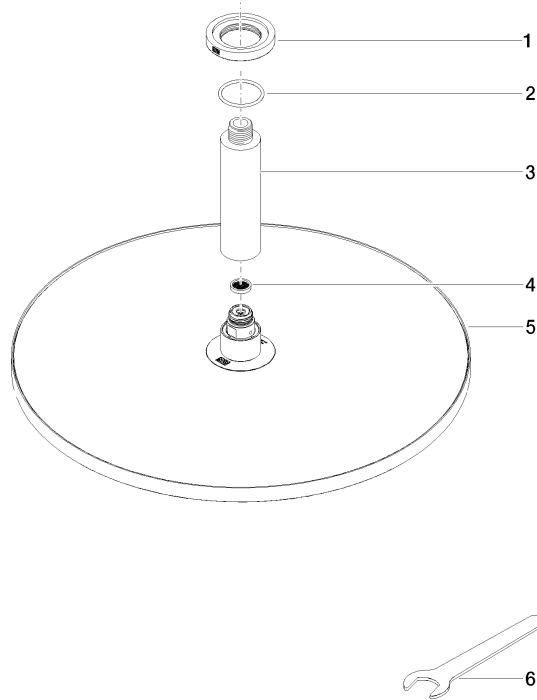

Rain shower with ceiling fixing 400 mm - Brushed Chrome

TARA

28 699 970

Fits: TARA, LISSÉ, VAIA, META

- rain shower Ø 400 mm
- PURE RAIN, max. flow rate 20 l/min (at 3 bar)
- Max. flow rate 20 l/min (at 3 bar)
- Function from: 12 l/min
- rosette Ø 60 mm optional
- 1/2" connection
- with anti-scale system
- quick clearing
- WRAS 2212012

Recommended miscellaneous

Concealed wall elbow -

35 085 970 90

- max. recess depth 163 mm
- min. recess depth 90 mm

28 699 970

mm [inches]

Flow rate chart

Codes & Standards

DIN 4109

EN 1112

ISO 3822

Scottish Water
Byelaws

UK Water Supply
Regulations

Ü-Zeichen

Rain shower with ceiling fixing 400 mm - Brushed Chrome

TARA

28 699 970

Certificates

DVGW_DW-
6517DN0

LGA_29

WRAS_2212

28 699 970

Product version from 3/13/2017

Rain shower with ceiling fixing 400 mm - Brushed Chrome