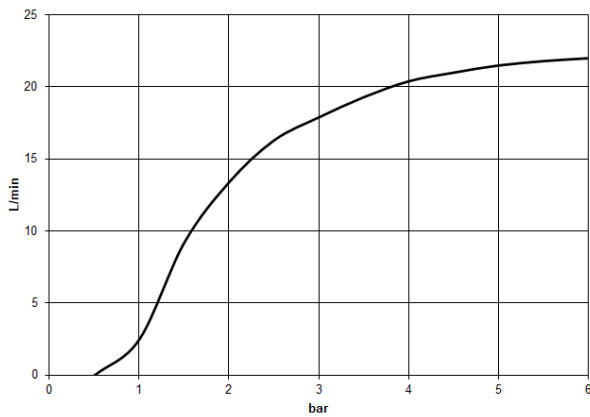

Rain shower with ceiling fixing 400 mm - Brushed Chrome

TARA

28 699 970

Fits: TARA, LISSÉ, VAIA, META

- rain shower Ø 400 mm
- PURE RAIN, max. flow rate 20 l/min (at 3 bar)
- Max. flow rate 20 l/min (at 3 bar)
- Function from: 12 l/min
- rosette Ø 60 mm optional
- 1/2" connection
- with anti-scale system
- quick clearing
- WRAS 2212012

Recommended miscellaneous

Concealed wall elbow -

35 085 970 90

- max. recess depth 163 mm
- min. recess depth 90 mm

28 699 970

mm [inches]

Flow rate chart

Codes & Standards