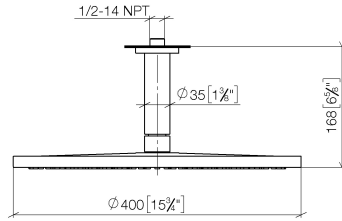

Rain shower with ceiling fixing 400 mm - Brushed Chrome

TARA

28 699 970

Fits: TARA, LISSÉ, VAIA, META

- rain shower Ø 400 mm
- PURE RAIN, max. flow rate 20 l/min (at 3 bar)
- Max. flow rate 20 l/min (at 3 bar)
- Function from: 12 l/min
- rosette Ø 60 mm optional
- 1/2" connection
- with anti-scale system
- quick clearing
- WRAS 2212012

Recommended miscellaneous

Concealed wall elbow -

35 085 970 90

- max. recess depth 163 mm
- min. recess depth 90 mm

28 699 970

mm [inches]

Flow rate chart

Codes & Standards

DIN 4109

EN 1112

ISO 3822

Scottish Water
Byelaws

UK Water Supply
Regulations

Ü-Zeichen

Rain shower with ceiling fixing 400 mm - Brushed Chrome

TARA