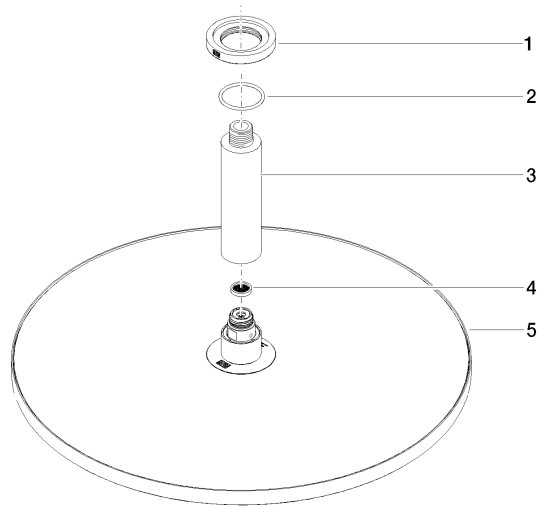

**Rain shower with ceiling fixing 400 mm - Brushed Dark Platinum**

TARA

28 699 970

Fits: TARA, LISSÉ, VAIA, META

- rain shower Ø 400 mm
- PURE RAIN, max. flow rate 20 l/min (at 3 bar)
- Max. flow rate 20 l/min (at 3 bar)
- Function from: 12 l/min
- rosette Ø 60 mm optional
- 1/2" connection
- with anti-scale system
- quick clearing
- WRAS 1707033

**Recommended miscellaneous**

**Concealed wall elbow - 35 085 970 90**

- max. recess depth 163 mm
- min. recess depth 90 mm

28 699 970

mm [inches]

### Flow rate chart

### Spare parts list

No.	Item Number	Name	Quantity used	Delivery time
1	09 27 22 040-99	rosette	1	30
2	09 14 10 141 90	seal	1	2
3	09 11 03 080-99	connection	1	30
4	09 23 01 075 90	insert	1	2
5	04 12 05 090 00-99	shower	1	30
6	90 30 09 069 00 90	key	1	2