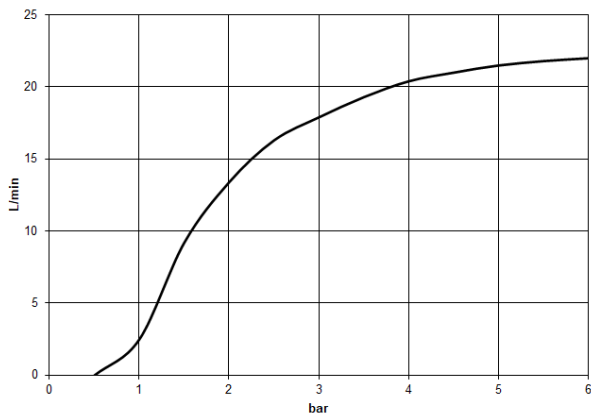

**Rain shower with ceiling fixing 400 mm - Brushed Dark Platinum**

TARA

28 699 970

Fits: TARA, LISSÉ, VAIA, META

- rain shower Ø 400 mm
- PURE RAIN, max. flow rate 20 l/min (at 3 bar)
- Max. flow rate 20 l/min (at 3 bar)
- Function from: 12 l/min
- rosette Ø 60 mm optional
- 1/2" connection
- with anti-scale system
- quick clearing
- WRAS 1707033

**Recommended miscellaneous**

**Concealed wall elbow - 35 085 970 90**

- max. recess depth 163 mm
- min. recess depth 90 mm

28 699 970

mm [inches]

### Flow rate chart