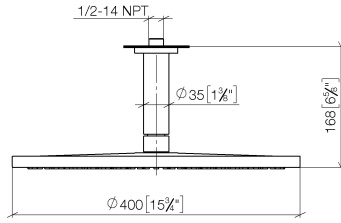

**Rain shower with ceiling fixing 400 mm - Brushed Dark Platinum**

TARA

28 699 970

Fits: TARA, LISSÉ, VAIA, META

- rain shower Ø 400 mm
- PURE RAIN, max. flow rate 20 l/min (at 3 bar)
- Max. flow rate 20 l/min (at 3 bar)
- Function from: 12 l/min
- rosette Ø 60 mm optional
- 1/2" connection
- with anti-scale system
- quick clearing
- WRAS 1707033

**Recommended miscellaneous**

**Concealed wall elbow - 35 085 970 90**

- max. recess depth 163 mm
- min. recess depth 90 mm

28 699 970

mm [inches]

### Flow rate chart