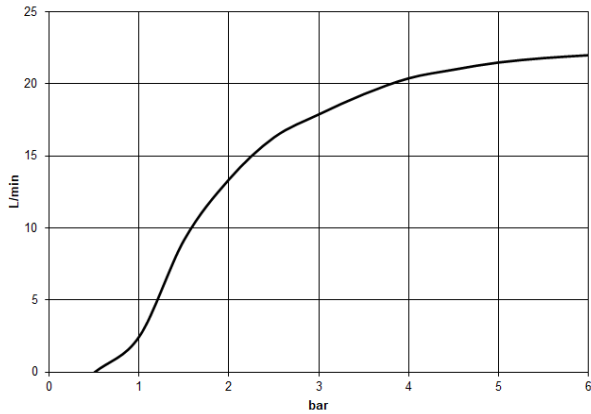

Rain shower with ceiling fixing 300 x 240 mm - Matte Black

IMO

28 775 980

Fits: IMO, MEM, CL.1

- rain shower 300 x 240mm
- PURE RAIN, max. flow rate 20 l/min (at 3 bar)
- Function from: 12 l/min
- distance between ceiling and lower edge of the shower 165mm
- rosette 60 x 60, as required
- 1/2" connection
- with anti-scale system
- quick clearing
- WRAS 1707033

Recommended miscellaneous

Concealed wall elbow -

35 085 970 90

- max. recess depth 163 mm
- min. recess depth 90 mm

28 775 980

mm [inches]

Flow rate chart

Certificates