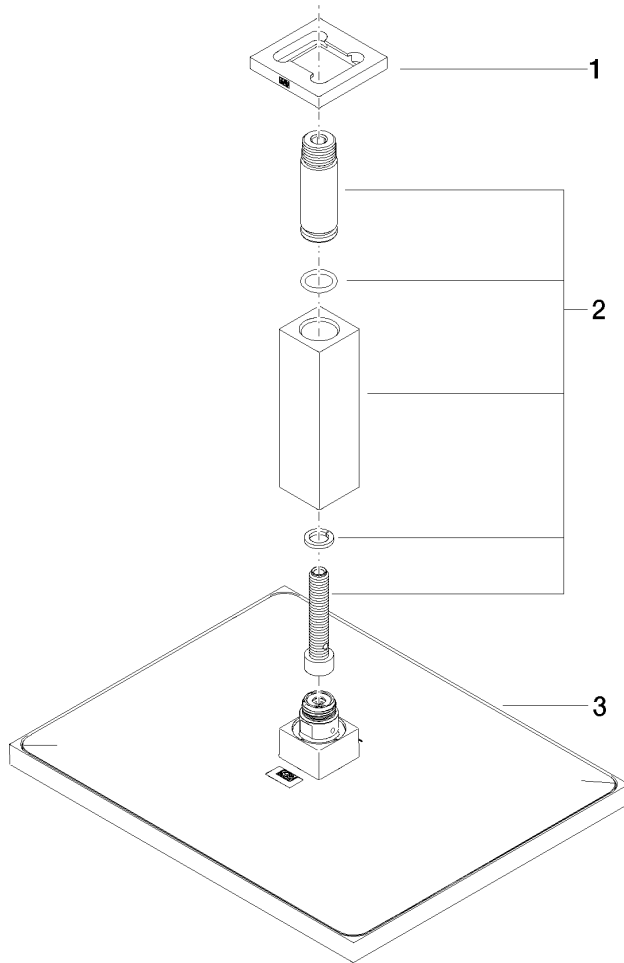

Rain shower with ceiling fixing 300 x 240 mm - Matte Black

IMO

28 775 980

Fits: IMO, MEM, CL.1

- rain shower 300 x 240mm
- PURE RAIN, max. flow rate 20 l/min (at 3 bar)
- Function from: 12 l/min
- distance between ceiling and lower edge of the shower 165mm
- rosette 60 x 60, as required
- 1/2" connection
- with anti-scale system
- quick clearing
- WRAS 1707033

Recommended miscellaneous

Concealed wall elbow -

35 085 970 90

- max. recess depth 163 mm
- min. recess depth 90 mm

28 775 980

mm [inches]

Flow rate chart

Certificates

LGA_29232.

WRAS_2212012.

LGA_38662.

28 775 980

Spare parts list

No.	Item Number	Name	Quantity used	Delivery time
1	09 27 98 017-33	rosette	1	30
2	90 11 10 092 00-33	connection	1	30
3	04 12 05 063 00-33	shower	1	30