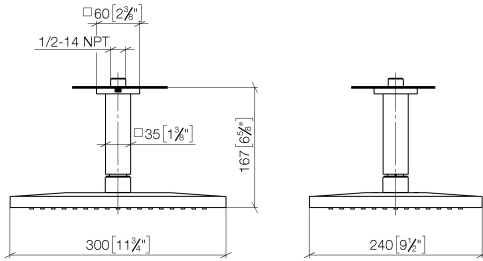

Rain shower with ceiling fixing 300 x 240 mm - Matte Black

IMO

28 775 980

Fits: IMO, MEM, CL.1

- rain shower 300 x 240mm
- PURE RAIN, max. flow rate 20 l/min (at 3 bar)
- Function from: 12 l/min
- distance between ceiling and lower edge of the shower 165mm
- rosette 60 x 60, as required
- 1/2" connection
- with anti-scale system
- quick clearing
- WRAS 1707033

Recommended miscellaneous

Concealed wall elbow -

35 085 970 90

- max. recess depth 163 mm
- min. recess depth 90 mm

28 775 980

mm [inches]

Flow rate chart

Certificates

LGA_29232.

WRAS_2212012.

LGA_38662.

28 775 980

Spare parts list

No.	Item Number	Name	Quantity used	Delivery time
1	09 27 98 017-33	rosette	1	30
2	90 11 10 092 00-33	connection	1	30
3	04 12 05 063 00-33	shower	1	30