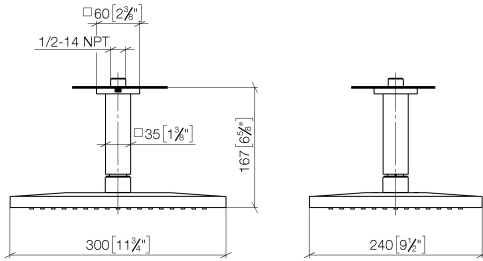

Rain shower with ceiling fixing 300 x 240 mm - Brushed Dark Platinum

IMO

28 775 980

Fits: IMO, MEM, CL.1

- rain shower 300 x 240mm
- PURE RAIN, max. flow rate 20 l/min (at 3 bar)
- Function from: 12 l/min
- distance between ceiling and lower edge of the shower 165mm
- rosette 60 x 60, as required
- 1/2" connection
- with anti-scale system
- quick clearing
- WRAS 1707033

Product change as of 1st April 2024: max. flow 20l/min

	Brushed Dark Platinum	28 775 980-99
	Chrome	28 775 980-00
	Brushed Platinum	28 775 980-06
	Platinum	28 775 980-08
	Dark Chrome	28 775 980-19
	Brushed Light Gold	28 775 980-27
	Brushed Durabronze (23kt Gold)	28 775 980-28
	Matte Black	28 775 980-33
	Brushed Champagne (22kt Gold)	28 775 980-46
	Champagne (22kt Gold)	28 775 980-47
	Brushed Chrome	28 775 980-93

Recommended miscellaneous

- Concealed wall elbow -** 35 085 970 90
- max. recess depth 163 mm
 - min. recess depth 90 mm

28 775 980

mm [inches]

Flow rate chart

Certificates

LGA_29232. WRAS_2212012. LGA_38662.