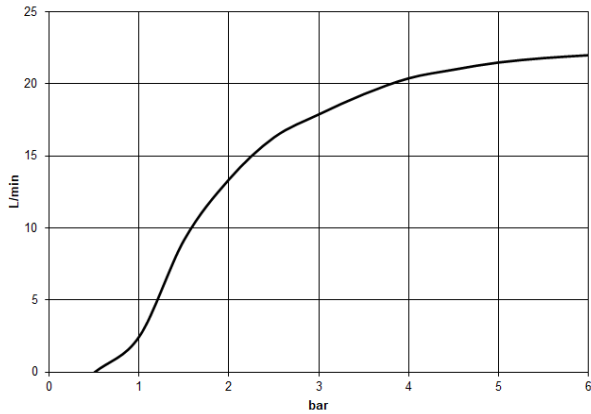

Rain shower with ceiling fixing 300 x 240 mm - Brushed Dark Platinum

IMO

28 775 980

Fits: IMO, MEM, CL.1

- rain shower 300 x 240mm
- PURE RAIN, max. flow rate 20 l/min (at 3 bar)
- Function from: 12 l/min
- distance between ceiling and lower edge of the shower 165mm
- rosette 60 x 60, as required
- 1/2" connection
- with anti-scale system
- quick clearing
- WRAS 1707033

Recommended miscellaneous

- Concealed wall elbow -** 35 085 970 90
- max. recess depth 163 mm
 - min. recess depth 90 mm

28 775 980

mm [inches]

Flow rate chart

Certificates

LGA_29232. WRAS_2212012. LGA_38662.