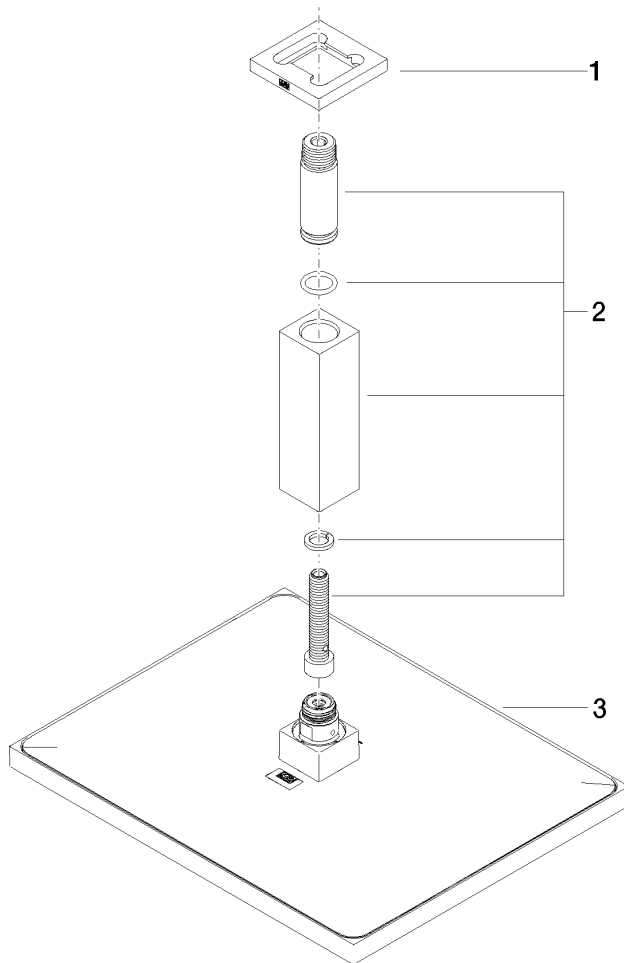

Rain shower with ceiling fixing 300 x 240 mm - Brushed Dark Platinum

IMO

28 775 980

Fits: IMO, MEM, CL.1

- rain shower 300 x 240mm
- PURE RAIN, max. flow rate 20 l/min (at 3 bar)
- Function from: 12 l/min
- distance between ceiling and lower edge of the shower 165mm
- rosette 60 x 60, as required
- 1/2" connection
- with anti-scale system
- quick clearing
- WRAS 1707033

Recommended miscellaneous

- Concealed wall elbow -** 35 085 970 90
- max. recess depth 163 mm
 - min. recess depth 90 mm

28 775 980

mm [inches]

Flow rate chart

Certificates

LGA_29232. WRAS_2212012. LGA_38662.

28 775 980

Spare parts list

No.	Item Number	Name	Quantity used	Delivery time
1	09 27 98 017-99	rosette	1	30
2	90 11 10 092 00-99	connection	1	30
3	04 12 05 063 00-99	shower	1	30