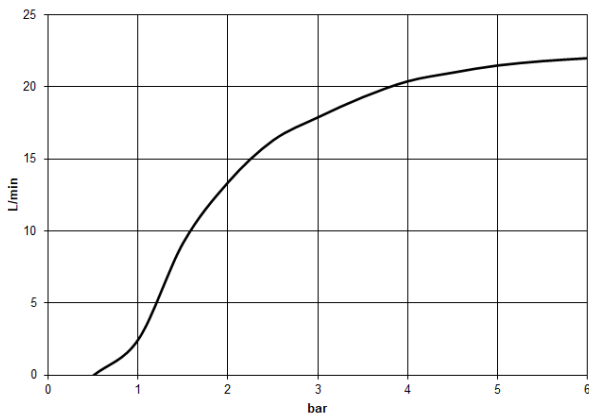

LULU Rain shower with wall fixing 300 x 240 mm - Brushed Durabronz (23kt Gold)

LULU

28 786 710

- 450mm projection
- rain shower 300 x 240mm
- PURE RAIN, max. flow rate 20 l/min (at 3 bar)
- Function from: 12 l/min
- rosette 78 x 60 mm
- 1/2" connection
- with anti-scale system
- quick clearing
- WRAS 2212012

Product change as of 1st April 2024: max. flow 20l/min

	Brushed Durabronz (23kt Gold)	28 786 710-28
	Chrome	28 786 710-00
	Brushed Platinum	28 786 710-06
	Platinum	28 786 710-08
	Brushed Dark Platinum	28 786 710-99

Recommended miscellaneous

- Concealed wall elbow -** 35 085 970 90
- max. recess depth 163 mm
 - min. recess depth 90 mm

LULU Rain shower with wall fixing 300 x 240 mm - Brushed Durabronze (23kt Gold)

LULU

28 786 710
mm [inches]

Flow rate chart

Codes & Standards

DIN 4109

ISO 3822

Scottish Water
Byelaws

UK Water Supply
Regulations

Ü-Zeichen