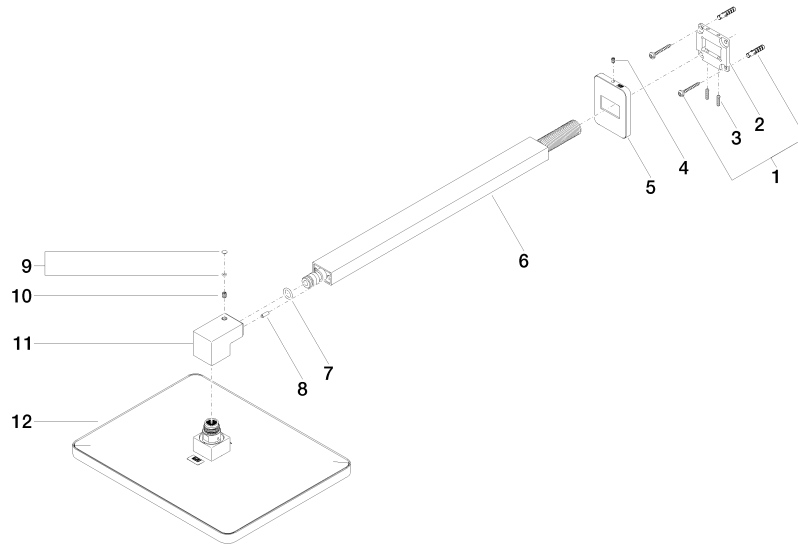

LULU Rain shower with wall fixing 300 x 240 mm - Brushed Durabronz (23kt Gold)

LULU

28 786 710

- 450mm projection
- rain shower 300 x 240mm
- PURE RAIN, max. flow rate 20 l/min (at 3 bar)
- Function from: 12 l/min
- rosette 78 x 60 mm
- 1/2" connection
- with anti-scale system
- quick clearing
- WRAS 2212012

Recommended miscellaneous

- Concealed wall elbow -** 35 085 970 90
- max. recess depth 163 mm
 - min. recess depth 90 mm

LULU Rain shower with wall fixing 300 x 240 mm - Brushed Durabronze (23kt Gold)

LULU

28 786 710
mm [inches]

Flow rate chart

Codes & Standards

DIN 4109

ISO 3822

Scottish Water
Byelaws

UK Water Supply
Regulations

Ü-Zeichen

Product version from 3/13/2017

LULU Rain shower with wall fixing 300 x 240 mm - Brushed Durabronze (23kt Gold)

LULU

28 786 710

Spare parts list

Product version from 3/13/2017

No.	Item Number	Name	Quantity used	Delivery time
	04 30 31 032 00 90	fixing set	13	2