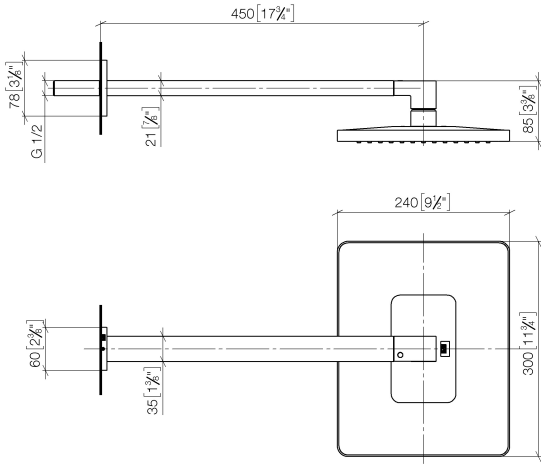

LULU Rain shower with wall fixing 300 x 240 mm - Brushed Durabronz (23kt Gold)

LULU

28 786 710

- 450mm projection
- rain shower 300 x 240mm
- PURE RAIN, max. flow rate 20 l/min (at 3 bar)
- Function from: 12 l/min
- rosette 78 x 60 mm
- 1/2" connection
- with anti-scale system
- quick clearing
- WRAS 2212012

Recommended miscellaneous

- Concealed wall elbow -** 35 085 970 90
- max. recess depth 163 mm
 - min. recess depth 90 mm

LULU Rain shower with wall fixing 300 x 240 mm - Brushed Durabronze (23kt Gold)

LULU

28 786 710
mm [inches]

Flow rate chart

Codes & Standards

DIN 4109

ISO 3822

Scottish Water
Byelaws

UK Water Supply
Regulations

Ü-Zeichen

Product version from 3/13/2017

LULU Rain shower with wall fixing 300 x 240 mm - Brushed Durabronze (23kt Gold)

LULU

28 786 710

Spare parts list

Product version from 3/13/2017

No.	Item Number	Name	Quantity used	Delivery time
	04 30 31 032 00 90	fixing set	13	2