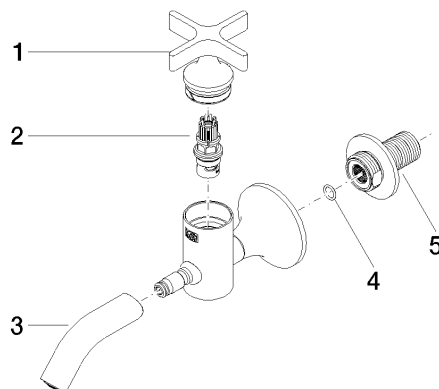

VAIA Wall-mounted valve cold water without pop-up waste - Champagne (22kt Gold)

VAIA

30 010 809

- 151mm projection
- fixed spout
- adapter with male thread 3/4"
- hole diameter 35 mm
- rosette Ø 60 mm
- max. flow 5.7 l/min
- lead-free
- This product can help a building meet the requirements of Green Building Rating Systems, e.g. LEED®, BREEAM®, DGNB
- WRAS 240102003

30 010 809
mm [inches]

Flow rate chart

Certificates

LGA_18902.

WRAS_240102003.

30 010 809
Parts for other
finishes can be found
here: Chrome

Spare parts list

No.	Item Number	Name	Quantity used	Delivery time
1	90 20 66 025 00-47	handle	1	30
2	90 90 03 175 00 90	top	1	2
3	90 28 22 381 00-47	spout	1	30
4	90 14 10 060 00 90	seal	1	2
5	09 24 03 269 90	nipple	1	2