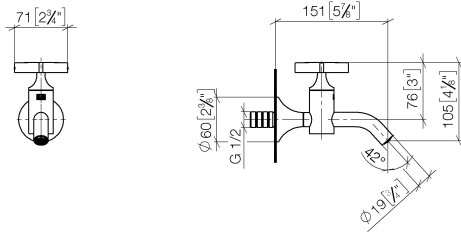

VAIA Wall-mounted valve cold water without pop-up waste - Champagne (22kt Gold)

VAIA

30 010 809

- 151mm projection
- fixed spout
- adapter with male thread 3/4"
- hole diameter 35 mm
- rosette Ø 60 mm
- max. flow 5.7 l/min
- lead-free
- This product can help a building meet the requirements of Green Building Rating Systems, e.g. LEED®, BREEAM®, DGNB
- WRAS 240102003

30 010 809
mm [inches]

Flow rate chart

Certificates

LGA_18902.

WRAS_240102003.

30 010 809
Parts for other
finishes can be found
here: Chrome

Spare parts list

No.	Item Number	Name	Quantity used	Delivery time
1	90 20 66 025 00-47	handle	1	30
2	90 90 03 175 00 90	top	1	2
3	90 28 22 381 00-47	spout	1	30
4	90 14 10 060 00 90	seal	1	2
5	09 24 03 269 90	nipple	1	2