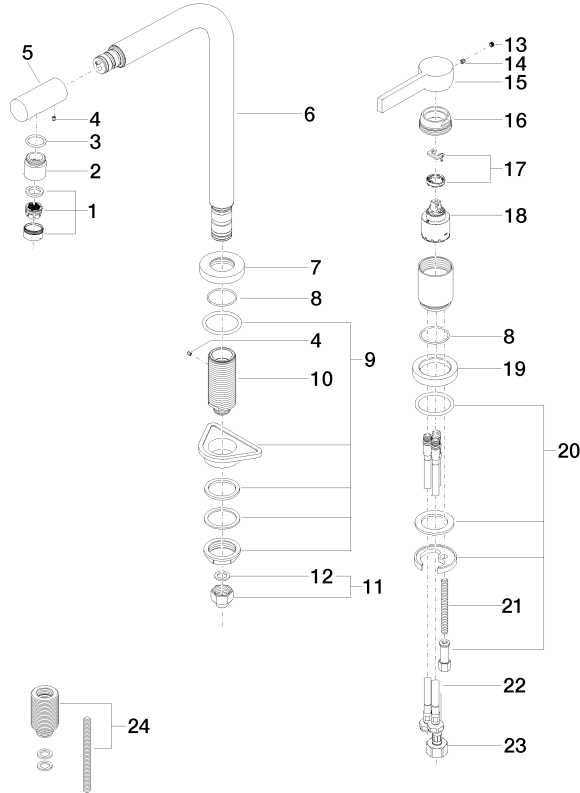

32 800 790

- 235mm projection
- pivotable spout 360°
- spout, end-piece with 20° rotation
- air-enriched flow
- height of mixer 337 mm
- height up to aerator 297 mm
- individual rosettes Ø 55mm
- hole diameter spout 35 mm
- single-lever mixer hole diameter 35 mm
- max. flow 8 l/min at 3 bar flow pressure
- lead-free
- This product can help a building meet the requirements of Green Building Rating Systems, e.g. LEED®, BREEAM®, DGNB
- WRAS 2107024

Recommended miscellaneous

Strainer waste with control handle - Brushed Platinum 10 710 970-06

Recommended miscellaneous

Dispenser with rosette - Brushed Platinum 82 444 970-06

32 800 790

Flow rate chart

Certificates

LGA_18255.

ETA_18983.

WRAS_2107024.

32 800 790

Parts for other finishes can be found here: [Chrome](#)

32 800 790

Spare parts list

No.	Item Number	Name	Quantity used	Delivery time
1	90 23 01 026 07-06	aerator	1	10
2	09 24 04 164 10-06	nipple	1	10
3	09 14 10 100 90	seal	1	2
4	09 31 11 044 90	pin	2	2
5	09 24 04 163 10-06	nipple	1	10
6	90 28 22 188 00-06	spout	1	10
7	09 27 79 001-06	rosette	1	10
8	09 14 10 102 90	seal	2	2
9	04 23 10 044 01 90	fixing set	1	2
10	09 30 01 094 10-06	adaptor	1	-
Spare part can no longer be ordered, please order the replacement item				
11	04 24 04 166 10 90	nipple	1	2
12	90 14 20 002 00 90	seal	1	2
13	90 31 20 109 00 90	plug	1	2
14	90 31 11 030 00 90	pin	1	2
15	09 20 79 040-06	handle	1	10
16	09 24 04 141-06	nut	1	10
17	90 28 10 148 00 90	accessories	1	2
18	90 15 05 061 00 90	cartridge	1	60
19	09 28 10 111-06	rosette	1	10
20	04 30 11 038 00 90	fixing set	1	2
21	09 31 11 011 90	pin	1	2
22	04 30 04 104 00 90	hose	2	2
23	04 30 04 019 00 90	hose	1	2
24	12 802 970 90	Extension set -	1	60