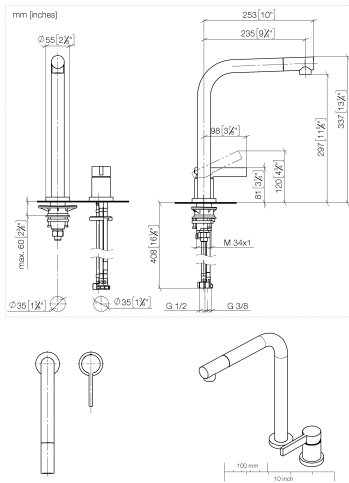

32 800 790

Flow rate chart

Certificates

LGA_18255.

ETA_18983.

WRAS_2107024.