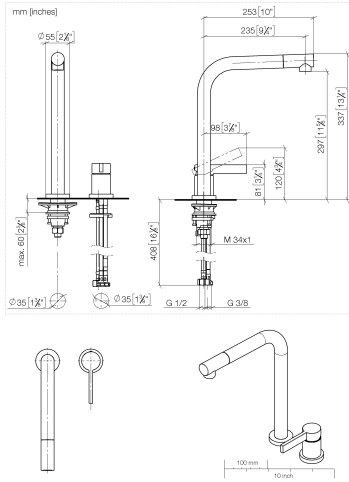

32 800 790

- 235mm projection
- pivotable spout 360°
- spout, end-piece with 20° rotation
- air-enriched flow
- height of mixer 337 mm
- height up to aerator 297 mm
- individual rosettes Ø 55mm
- hole diameter spout 35 mm
- single-lever mixer hole diameter 35 mm
- max. flow 8 l/min at 3 bar flow pressure
- lead-free
- This product can help a building meet the requirements of Green Building Rating Systems, e.g. LEED®, BREEAM®, DGNB
- WRAS 2107024

Flow rate chart

Certificates

LGA_18255.

ETA_18983.

WRAS_2107024.

32 800 790

Parts for other finishes can be found here: [Chrome](#)

32 800 790

Spare parts list

No.	Item Number	Name	Quantity used	Delivery time
1	90 23 01 026 07-28	aerator	1	20
2	09 24 04 164 10-28	nipple	1	20
3	09 14 10 100 90	seal	1	2
4	09 31 11 044 90	pin	2	2
5	09 24 04 163 10-28	nipple	1	20
6	90 28 22 188 00-28	spout	1	20
7	09 27 79 001-28	rosette	1	20
8	09 14 10 102 90	seal	2	2
9	04 23 10 044 01 90	fixing set	1	2
10	09 30 01 094 10-28	adaptor	1	-
Spare part can no longer be ordered, please order the replacement item				
11	04 24 04 166 10 90	nipple	1	2
12	90 14 20 002 00 90	seal	1	2
13	90 31 20 109 00 90	plug	1	2
14	90 31 11 030 00 90	pin	1	2
15	09 20 79 040-28	handle	1	20
16	09 24 04 141-28	nut	1	20
17	90 28 10 148 00 90	accessories	1	2
18	90 15 05 061 00 90	cartridge	1	60
19	09 28 10 111-28	rosette	1	20
20	04 30 11 038 00 90	fixing set	1	2
21	09 31 11 011 90	pin	1	2
22	04 30 04 104 00 90	hose	2	2
23	04 30 04 019 00 90	hose	1	2
24	12 802 970 90	Extension set -	1	60