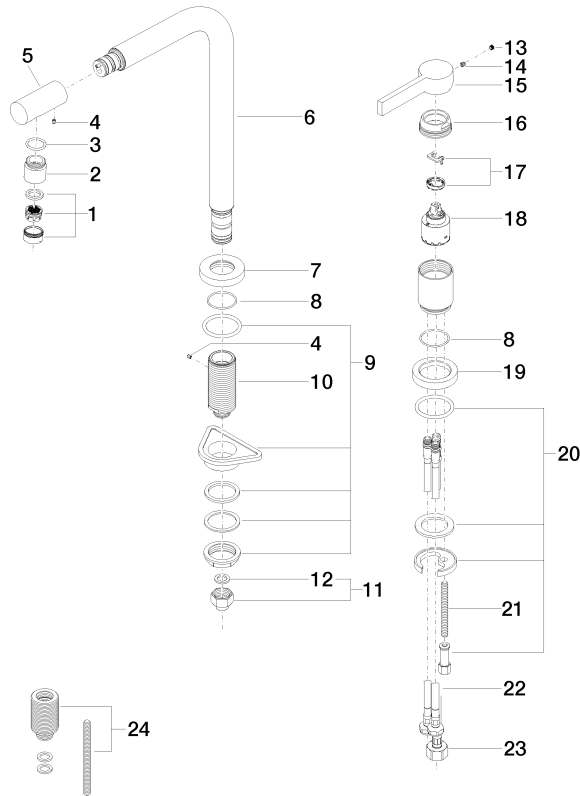

32 800 790

- 235mm projection
- pivotable spout 360°
- spout, end-piece with 20° rotation
- air-enriched flow
- height of mixer 337 mm
- height up to aerator 297 mm
- individual rosettes Ø 55mm
- hole diameter spout 35 mm
- single-lever mixer hole diameter 35 mm
- max. flow 8 l/min at 3 bar flow pressure
- lead-free
- This product can help a building meet the requirements of Green Building Rating Systems, e.g. LEED®, BREEAM®, DGNB
- WRAS 2107024

Operating unit can be positioned freely.

	Brushed Durabron (23kt Gold)	32 800 790-28
	Chrome	32 800 790-00
	Brushed Platinum	32 800 790-06
	Platinum	32 800 790-08
	Dark Chrome	32 800 790-19
	Brushed Champagne (22kt Gold)	32 800 790-46
	Champagne (22kt Gold)	32 800 790-47
	Brushed Chrome	32 800 790-93
	Brushed Dark Platinum	32 800 790-99

Flow rate chart

Certificates

LGA_18255.

ETA_18983.

WRAS_2107024.

32 800 790

Parts for other finishes can be found here: [Chrome](#)

32 800 790

Spare parts list

No.	Item Number	Name	Quantity used	Delivery time
1	90 23 01 026 07-28	aerator	1	20
2	09 24 04 164 10-28	nipple	1	20
3	09 14 10 100 90	seal	1	2
4	09 31 11 044 90	pin	2	2
5	09 24 04 163 10-28	nipple	1	20
6	90 28 22 188 00-28	spout	1	20
7	09 27 79 001-28	rosette	1	20
8	09 14 10 102 90	seal	2	2
9	04 23 10 044 01 90	fixing set	1	2
10	09 30 01 094 10-28	adaptor	1	-
Spare part can no longer be ordered, please order the replacement item				
11	04 24 04 166 10 90	nipple	1	2
12	90 14 20 002 00 90	seal	1	2
13	90 31 20 109 00 90	plug	1	2
14	90 31 11 030 00 90	pin	1	2
15	09 20 79 040-28	handle	1	20
16	09 24 04 141-28	nut	1	20
17	90 28 10 148 00 90	accessories	1	2
18	90 15 05 061 00 90	cartridge	1	60
19	09 28 10 111-28	rosette	1	20
20	04 30 11 038 00 90	fixing set	1	2
21	09 31 11 011 90	pin	1	2
22	04 30 04 104 00 90	hose	2	2
23	04 30 04 019 00 90	hose	1	2
24	12 802 970 90	Extension set -	1	60