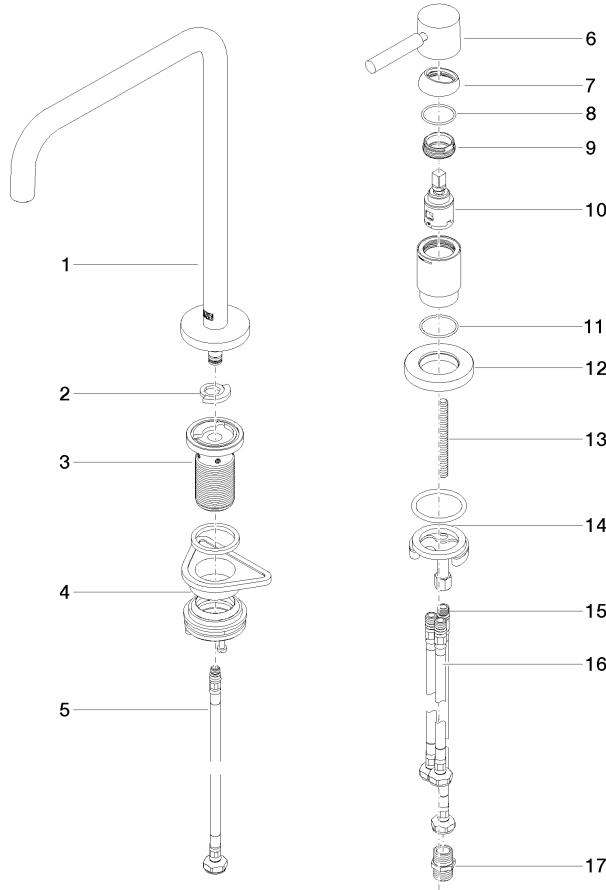

META SQUARE Two-hole mixer with individual rosettes - Brushed Bronze

32 815 861 Product version from 1/1/2025

- 235mm projection
- pivotable spout 360°
- Optional swivel limiter available with swivel limiter set 12 820 970 90
- air-enriched flow
- max. flow 8 l/min at 3 bar flow pressure
- This product can help a building meet the requirements of Green Building Rating Systems, e.g. LEED®, BREEAM®, DGNB
- lead-free
- WRAS

META SQUARE Two-hole mixer with individual rosettes - Brushed Bronze

32 815 861 Product version from 1/1/2025

mm [inches]
1:5

Flow rate chart

Codes & Standards

DIN 4109

ISO 3822

Scottish Water
Byelaws

UK Water Supply
Regulations

Ü-Zeichen

META SQUARE Two-hole mixer with individual rosettes - Brushed Bronze

32 815 861 Product version from 1/1/2025

Certificates

LGA_38

WRAS_240102

META SQUARE Two-hole mixer with individual rosettes - Brushed Bronze

32 815 861 Product version from 1/1/2025

Spare parts list

No.	Item Number	Name	Quantity used	Delivery time
1	90 28 22 287 00-42	spout	1	30
2	12 820 970 90	Swivel limitation set -	1	2
3	90 30 01 299 00 90	shaft	1	2
4	04 23 10 044 08 90	fixing set	1	2
5	04 30 04 100 00 90	hose	1	2
6	90 20 66 003 00-42	handle	1	30
7	09 28 30 026-42	cover	1	60
8	09 14 10 091 90	seal	1	2
9	09 24 04 266 90	nut	1	2
10	90 15 05 042 00 90	cartridge	1	2
11	09 14 10 110 90	seal	1	2
12	09 27 97 040-42	rosette	1	60
13	09 31 11 011 90	pin	1	2
14	04 30 11 085 97 90	fixing set	1	2
15	04 30 04 104 00 90	hose	1	2
16	04 30 04 105 00 90	hose	2	2
17	90 24 03 250 00 90	nipple	1	2