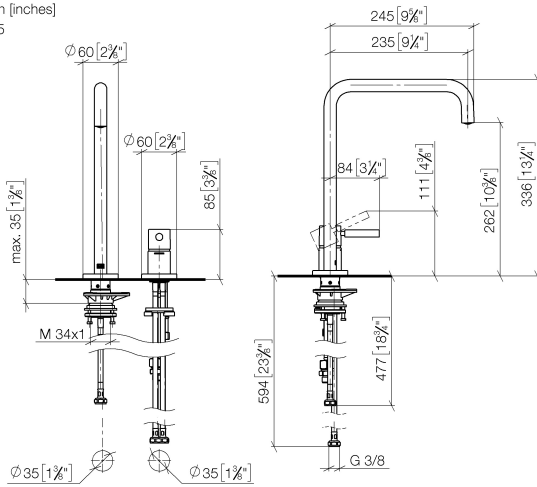

META SQUARE Two-hole mixer with individual rosettes - Brushed Bronze

32 815 861 Product version from 1/1/2025

- 235mm projection
- pivotable spout 360°
- Optional swivel limiter available with swivel limiter set 12 820 970 90
- air-enriched flow
- max. flow 8 l/min at 3 bar flow pressure
- This product can help a building meet the requirements of Green Building Rating Systems, e.g. LEED®, BREEAM®, DGNB
- lead-free
- WRAS

META SQUARE Two-hole mixer with individual rosettes - Brushed Bronze

32 815 861 Product version from 1/1/2025

mm [inches]
1:5

Flow rate chart

Codes & Standards

DIN 4109

ISO 3822

Scottish Water
Byelaws

UK Water Supply
Regulations

Ü-Zeichen

META SQUARE Two-hole mixer with individual rosettes - Brushed Bronze

32 815 861 Product version from 1/1/2025

Certificates

LGA_38

WRAS_240102

META SQUARE Two-hole mixer with individual rosettes - Brushed Bronze

32 815 861 Product version from 1/1/2025

Spare parts list

No.	Item Number	Name	Quantity used	Delivery time
1	90 28 22 287 00-42	spout	1	30
2	12 820 970 90	Swivel limitation set -	1	2
3	90 30 01 299 00 90	shaft	1	2
4	04 23 10 044 08 90	fixing set	1	2
5	04 30 04 100 00 90	hose	1	2
6	90 20 66 003 00-42	handle	1	30
7	09 28 30 026-42	cover	1	60
8	09 14 10 091 90	seal	1	2
9	09 24 04 266 90	nut	1	2
10	90 15 05 042 00 90	cartridge	1	2
11	09 14 10 110 90	seal	1	2
12	09 27 97 040-42	rosette	1	60
13	09 31 11 011 90	pin	1	2
14	04 30 11 085 97 90	fixing set	1	2
15	04 30 04 104 00 90	hose	1	2
16	04 30 04 105 00 90	hose	2	2
17	90 24 03 250 00 90	nipple	1	2