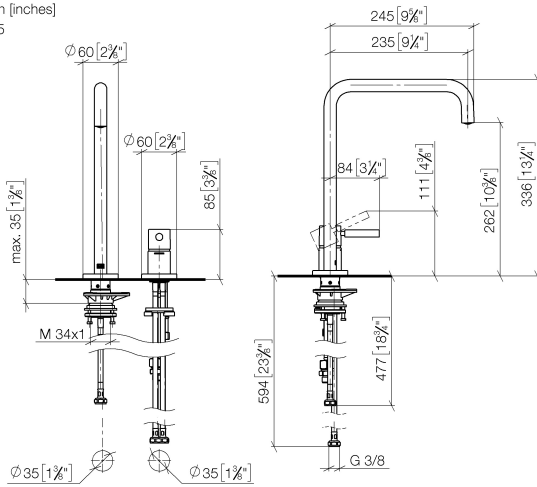

**META SQUARE Two-hole mixer with individual rosettes - Brushed Dark Platinum**

META SQUARE

32 815 861

- 235mm projection
- pivotable spout 360°
- Optional swivel limiter available with swivel limiter set 12 820 970 90
- air-enriched flow
- max. flow 8 l/min at 3 bar flow pressure
- This product can help a building meet the requirements of Green Building Rating Systems, e.g. LEED®, BREEAM®, DGNB
- lead-free
- WRAS 240102014

**Recommended miscellaneous**

**Swivel limitation set - 12 820 970 90**

**Recommended miscellaneous**

**Strainer waste with control handle - Brushed Dark Platinum 10 710 970-99**

**Recommended miscellaneous**

**Dispenser with rosette - Brushed Dark Platinum 82 444 970-99**

32 815 861  
mm [inches]  
1:5

**Flow rate chart**

**Certificates**

LGA\_38639.

WRAS\_240102014.

32 815 861

**Spare parts list**

No.	Item Number	Name	Quantity used	Delivery time
1	90 28 22 287 00-99	spout	1	-
Spare part can no longer be ordered, please order the replacement item				
2	12 820 970 90	Swivel limitation set -	1	2
3	90 30 01 299 00 90	shaft	1	2
4	04 23 10 044 08 90	fixing set	1	2
5	04 30 04 100 00 90	hose	1	2
6	90 20 66 003 00-99	handle	1	30
7	09 28 30 026-99	cover	1	30
8	09 14 10 091 90	seal	1	2
9	09 24 04 266 90	nut	1	2
10	90 15 05 042 00 90	cartridge	1	2
11	09 14 10 110 90	seal	1	2
12	09 27 97 040-99	rosette	1	30
13	09 31 11 011 90	pin	1	2
14	04 30 11 085 97 90	fixing set	1	2
15	04 30 04 104 00 90	hose	1	2
16	04 30 04 105 00 90	hose	2	2
17	90 24 03 250 00 90	nipple	1	2