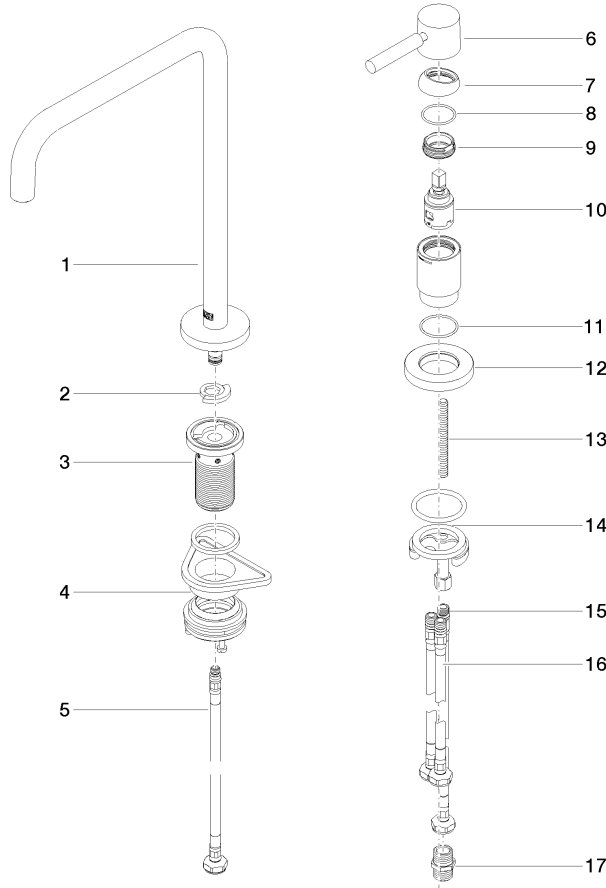

**META SQUARE Two-hole mixer with individual rosettes - Brushed Dark Platinum**

META SQUARE

32 815 861

- 235mm projection
- pivotable spout 360°
- Optional swivel limiter available with swivel limiter set 12 820 970 90
- air-enriched flow
- max. flow 8 l/min at 3 bar flow pressure
- This product can help a building meet the requirements of Green Building Rating Systems, e.g. LEED®, BREEAM®, DGNB
- lead-free
- WRAS 240102014

**Recommended miscellaneous**

**Swivel limitation set - 12 820 970 90**

**Recommended miscellaneous**

**Strainer waste with control handle - Brushed Dark Platinum 10 710 970-99**

**Recommended miscellaneous**

**Dispenser with rosette - Brushed Dark Platinum 82 444 970-99**

32 815 861  
mm [inches]  
1:5

**Flow rate chart**

**Certificates**

LGA\_38639.

WRAS\_240102014.

32 815 861

**Spare parts list**

No.	Item Number	Name	Quantity used	Delivery time
1	90 28 22 287 00-99	spout	1	-
Spare part can no longer be ordered, please order the replacement item				
2	12 820 970 90	Swivel limitation set -	1	2
3	90 30 01 299 00 90	shaft	1	2
4	04 23 10 044 08 90	fixing set	1	2
5	04 30 04 100 00 90	hose	1	2
6	90 20 66 003 00-99	handle	1	30
7	09 28 30 026-99	cover	1	30
8	09 14 10 091 90	seal	1	2
9	09 24 04 266 90	nut	1	2
10	90 15 05 042 00 90	cartridge	1	2
11	09 14 10 110 90	seal	1	2
12	09 27 97 040-99	rosette	1	30
13	09 31 11 011 90	pin	1	2
14	04 30 11 085 97 90	fixing set	1	2
15	04 30 04 104 00 90	hose	1	2
16	04 30 04 105 00 90	hose	2	2
17	90 24 03 250 00 90	nipple	1	2