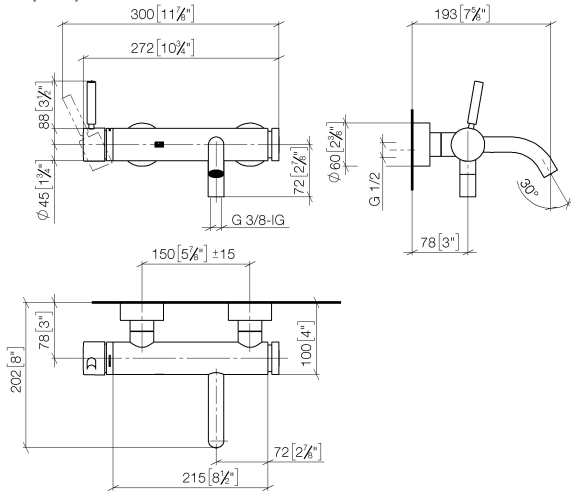

META Single-lever bath mixer for wall mounting without shower set - Dark Chrome

33 200 660

- 202mm projection
- circular normal flow
- automatic bath/shower diverter
- 3/8" shower outlet
- slide-on rosettes Ø 60 mm
- 1/2" connection
- gauge 150 mm - 15 mm
- max. flow 14 l/min at 3 bar flow pressure
- WRAS

META Single-lever bath mixer for wall mounting without shower set - Dark Chrome

33 200 660
mm [inches]

Flow rate chart

Codes & Standards

DIN 4109

ISO 3822

Scottish Water
Byelaws

UK Water Supply
Regulations

Ü-Zeichen

META Single-lever bath mixer for wall mounting without shower set - Dark Chrome

33 200 660

Certificates

LGA_29

WRAS_2207

META Single-lever bath mixer for wall mounting without shower set - Dark Chrome