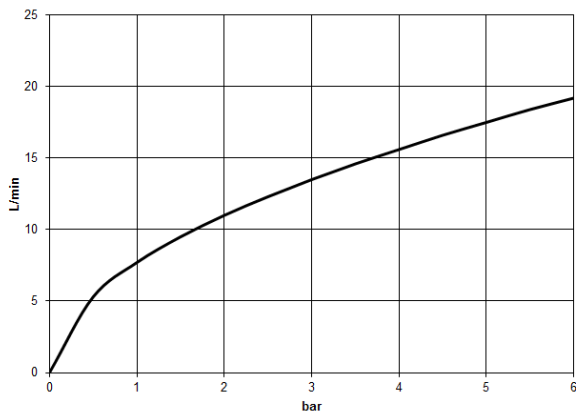

META Single-lever bath mixer for wall mounting without shower set - Dark Chrome

33 200 660

- 202mm projection
- circular normal flow
- automatic bath/shower diverter
- 3/8" shower outlet
- slide-on rosettes Ø 60 mm
- 1/2" connection
- gauge 150 mm - 15 mm
- max. flow 14 l/min at 3 bar flow pressure
- WRAS

META Single-lever bath mixer for wall mounting without shower set - Dark Chrome

33 200 660
mm [inches]

Flow rate chart

Codes & Standards

DIN 4109

ISO 3822

Scottish Water
Byelaws

UK Water Supply
Regulations