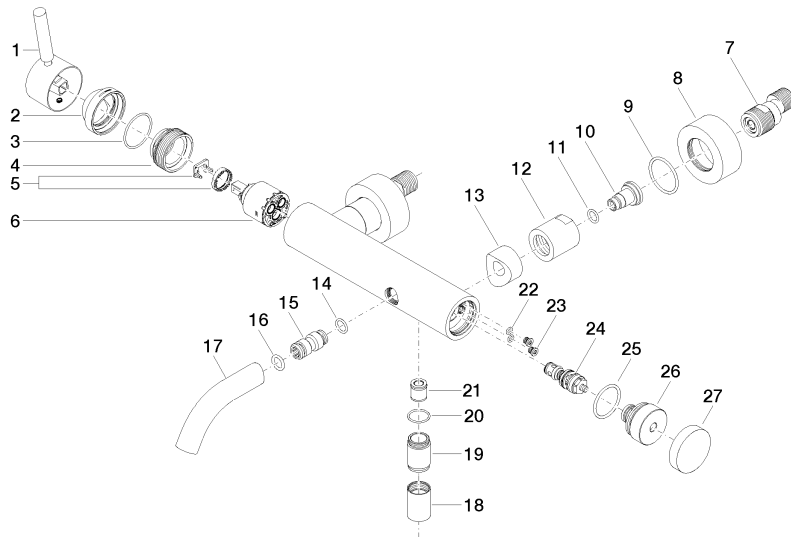

META Single-lever bath mixer for wall mounting without shower set - Matte Black

33 200 660 Product version from 7/1/2023

Parts for other finishes can be found here: [Chrome](#)

META Single-lever bath mixer for wall mounting without shower set - Matte Black

33 200 660 Product version from 7/1/2023

Spare parts list

No.	Item Number	Name	Quantity used	Delivery time
1	90 20 66 007 00-33	handle	1	30
2	09 28 30 032-33	cover	1	30
3	09 14 10 102 90	seal	1	2
4	09 24 04 296 90	nut	1	2
5	90 28 10 148 00 90	accessories	1	2
6	90 15 05 064 00 90	cartridge	1	2
7	04 11 04 030 00 90	connection	2	2
8	09 27 62 004-33	rosette	2	30
9	09 14 10 119 90	seal	2	2
10	09 29 05 005 20 90	nipple	2	60
11	09 14 10 008 90	seal	2	2
12	09 23 10 048-33	nut	2	30
13	09 18 40 059-33	sleeve	2	30
14	09 14 10 003 90	seal	1	2
15	09 24 04 043 90	nipple	1	2
16	90 14 10 011 00 90	seal	1	2
17	90 11 06 213 00-33	spout	1	30
18	90 21 02 069 00-33	cover	1	30
19	09 24 03 115 20-33	nipple	1	30
20	90 14 10 032 00 90	seal	1	2
21	90 23 01 141 00 90	back-flow preventer	1	2
22	09 14 10 001 90	seal	2	2
23	09 30 30 113 20 90	screw	2	2
24	90 31 09 032 00-33	diverter	1	-
Spare part can no longer be ordered, please order the replacement item				
25	09 14 10 101 90	seal	1	2
26	09 21 10 035 20-33	nipple	1	30
27	09 20 62 031-33	handle	1	30