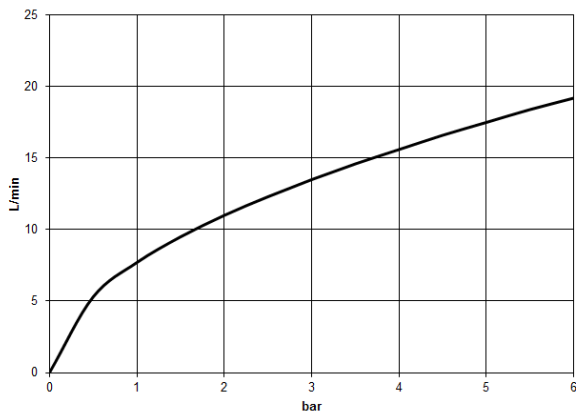

**META Single-lever bath mixer for wall mounting without shower set - Matte Black**

33 200 660 Product version from 7/1/2023

- 202mm projection
- circular normal flow
- automatic bath/shower diverter
- 3/8" shower outlet
- slide-on rosettes Ø 60 mm
- 1/2" connection
- gauge 150 mm - 15 mm
- max. flow 14 l/min at 3 bar flow pressure
- WRAS

## Flow rate chart