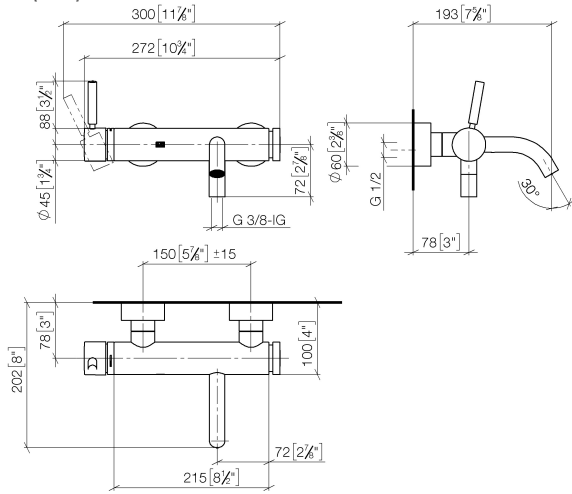

**META Single-lever bath mixer for wall mounting without shower set - Matte Black**

33 200 660 Product version from 7/1/2023

- 202mm projection
- circular normal flow
- automatic bath/shower diverter
- 3/8" shower outlet
- slide-on rosettes Ø 60 mm
- 1/2" connection
- gauge 150 mm - 15 mm
- max. flow 14 l/min at 3 bar flow pressure
- WRAS

# META Single-lever bath mixer for wall mounting without shower set - Matte Black

33 200 660 Product version from 7/1/2023  
mm [inches]

## Flow rate chart

### Spare parts list

No.	Item Number	Name	Quantity used	Delivery time
1	90 20 66 007 00-33	handle	1	30
2	09 28 30 032-33	cover	1	30
3	09 14 10 102 90	seal	1	2
4	09 24 04 296 90	nut	1	2
5	90 28 10 148 00 90	accessories	1	2
6	90 15 05 064 00 90	cartridge	1	2
7	04 11 04 030 00 90	connection	2	2
8	09 27 62 004-33	rosette	2	30
9	09 14 10 119 90	seal	2	2
10	09 29 05 005 20 90	nipple	2	60
11	09 14 10 008 90	seal	2	2
12	09 23 10 048-33	nut	2	30
13	09 18 40 059-33	sleeve	2	30
14	09 14 10 003 90	seal	1	2
15	09 24 04 043 90	nipple	1	2
16	90 14 10 011 00 90	seal	1	2
17	90 11 06 213 00-33	spout	1	30
18	90 21 02 069 00-33	cover	1	30
19	09 24 03 115 20-33	nipple	1	30
20	90 14 10 032 00 90	seal	1	2
21	90 23 01 141 00 90	back-flow preventer	1	2
22	09 14 10 001 90	seal	2	2
23	09 30 30 113 20 90	screw	2	2
24	90 31 09 032 00-33	diverter	1	-
Spare part can no longer be ordered, please order the replacement item				
25	09 14 10 101 90	seal	1	2
26	09 21 10 035 20-33	nipple	1	30
27	09 20 62 031-33	handle	1	30