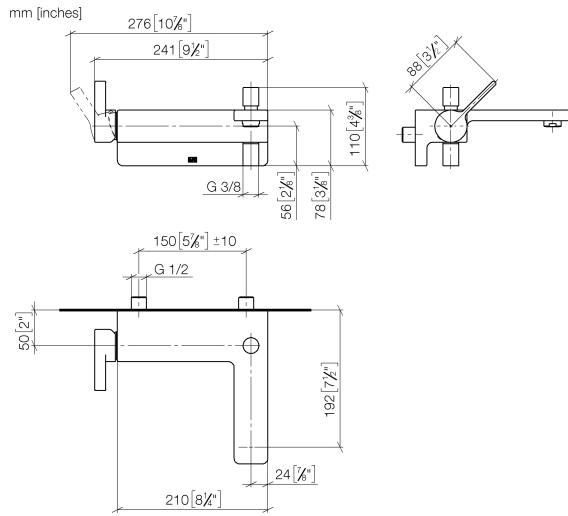

LULU Single-lever bath mixer for wall mounting without shower set - Chrome

33 200 710 Product version from 3/19/2019

- 190mm projection
- circular normal flow
- automatic bath/shower diverter
- 3/8" shower outlet
- 1/2" connection
- gauge 150 mm - 10 mm
- max. flow 17.8 l/min at 3 bar flow pressure

Intrinsic protection against back flow.

	Chrome	33 200 710-00
	Brushed Platinum	33 200 710-06

LULU Single-lever bath mixer for wall mounting without shower set - Chrome

33 200 710 Product version from 3/19/2019

Flow rate chart

Codes & Standards

DIN 4109

EN 1717

ISO 3822

Ü-Zeichen

LULU Single-lever bath mixer for wall mounting without shower set - Chrome

33 200 710 Product version from 3/19/2019

Spare parts list

No.	Item Number	Name	Quantity used	Delivery time
1	09 20 71 031-00	handle	1	10
2	90 14 10 033 00 90	seal	1	2
3	09 21 34 080-00	nipple	1	10
4	90 14 10 055 00 90	seal	1	2
5	90 16 02 023 00 90	spring	1	2
6	09 31 09 094 20-00	pull-rod	1	10
7	90 11 04 042 00 90	connection	2	2
8	09 14 10 122 90	seal	1	2
9	09 24 03 129-00	nipple	1	10
10	90 21 02 069 00-00	cover	1	10
11	09 20 71 001-00	handle	1	10
12	90 31 11 030 00 90	pin	1	2
13	90 31 20 109 00 90	plug	1	2
14	09 24 04 141-00	nut	1	10
15	90 28 10 148 00 90	accessories	1	2
16	90 15 05 064 00 90	cartridge	1	2
17	90 23 01 118 00-00	aerator	1	10