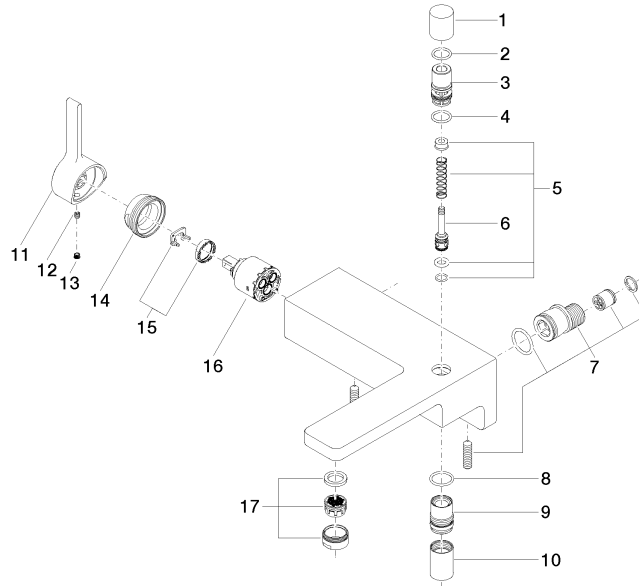

LULU Single-lever bath mixer for wall mounting without shower set - Chrome

33 200 710 Product version from 3/19/2019

- 190mm projection
- circular normal flow
- automatic bath/shower diverter
- 3/8" shower outlet
- 1/2" connection
- gauge 150 mm - 10 mm
- max. flow 17.8 l/min at 3 bar flow pressure

Flow rate chart

Codes & Standards

DIN 4109

EN 1717

ISO 3822

Ü-Zeichen

LULU Single-lever bath mixer for wall mounting without shower set - Chrome

33 200 710 Product version from 3/19/2019

Certificates

LGA_9

Belgaqua_21-376-2

LULU Single-lever bath mixer for wall mounting without shower set - Chrome

33 200 710 Product version from 3/19/2019

Parts for other finishes can be found here: [Brushed](#)
[Platinum](#)

Spare parts list

No.	Item Number	Name	Quantity used	Delivery time
1	09 20 71 031-00	handle	1	10
2	90 14 10 033 00 90	seal	1	2
3	09 21 34 080-00	nipple	1	10
4	90 14 10 055 00 90	seal	1	2
5	90 16 02 023 00 90	spring	1	2
6	09 31 09 094 20-00	pull-rod	1	10
7	90 11 04 042 00 90	connection	2	2
8	09 14 10 122 90	seal	1	2
9	09 24 03 129-00	nipple	1	10
10	90 21 02 069 00-00	cover	1	10
11	09 20 71 001-00	handle	1	10
12	90 31 11 030 00 90	pin	1	2
13	90 31 20 109 00 90	plug	1	2
14	09 24 04 141-00	nut	1	10
15	90 28 10 148 00 90	accessories	1	2
16	90 15 05 064 00 90	cartridge	1	2
17	90 23 01 118 00-00	aerator	1	10