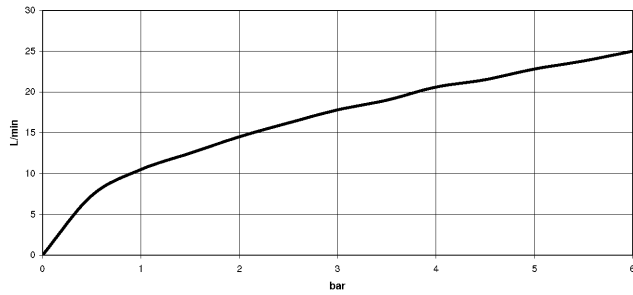

Flow rate chart

Codes & Standards

DIN 4109

EN 1717

ISO 3822

Ü-Zeichen