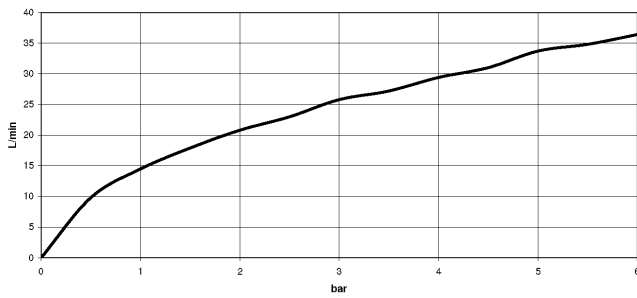

DORNBACHT YAMOU Single-lever bath mixer for wall mounting - Chrome

33 200 831

- 190mm projection
- circular normal flow
- automatic bath/shower diverter
- 1/2" shower outlet
- slide-on rosettes Ø 70 mm
- 1/2" connection
- gauge 150 mm - 15 mm
- max. flow 22 l/min at 3 bar flow pressure
- WRAS 240104019

	Chrome	33 200 831-00
	Soft Black	33 200 831-69

Recommended miscellaneous

Concealed wall elbow - 35 085 970 90

DORNBRACHT YAMOU Single-lever bath mixer for wall mounting - Chrome

33 200 831

mm [inches]

Flow rate chart