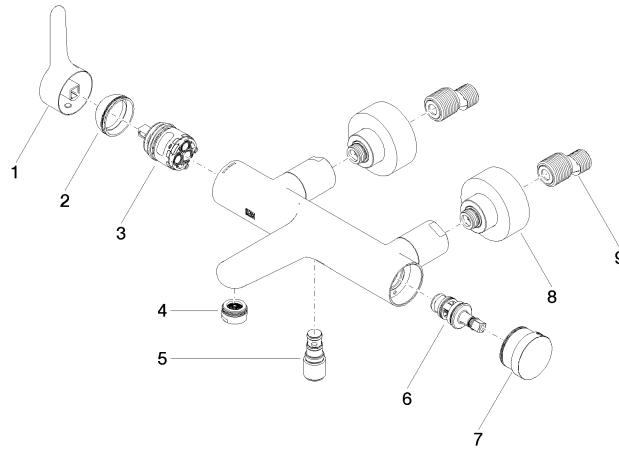

DORNBACHT YAMOU Single-lever bath mixer for wall mounting - Chrome

33 200 831

- 190mm projection
- circular normal flow
- automatic bath/shower diverter
- 1/2" shower outlet
- slide-on rosettes Ø 70 mm
- 1/2" connection
- gauge 150 mm - 15 mm
- max. flow 22 l/min at 3 bar flow pressure
- WRAS 240104019

DORNBACHT YAMOU Single-lever bath mixer for wall mounting - Chrome

33 200 831

Certificates

AbP_10

WRAS_240104

ACS_23 ACC NY

Belgaqua_24-003-2

DORNBACHT YAMOU Single-lever bath mixer for wall mounting - Chrome

33 200 831

Product version from 1/1/2023

DORNBACHT YAMOU Single-lever bath mixer for wall mounting - Chrome

33 200 831

Spare parts list

Product version from 1/1/2023

No.	Item Number	Name	Quantity used	Delivery time
	90 20 83 071 00-00	handle	11	60