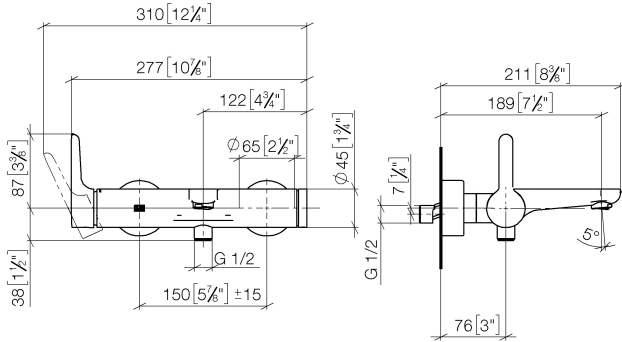

DORNBACHT YAMOU Single-lever bath mixer for wall mounting - Chrome

33 200 831

- 190mm projection
- circular normal flow
- automatic bath/shower diverter
- 1/2" shower outlet
- slide-on rosettes Ø 70 mm
- 1/2" connection
- gauge 150 mm - 15 mm
- max. flow 22 l/min at 3 bar flow pressure
- WRAS 240104019

	Chrome	33 200 831-00
	Soft Black	33 200 831-69

Recommended miscellaneous

Concealed wall elbow - 35 085 970 90

DORNBRACHT YAMOU Single-lever bath mixer for wall mounting - Chrome

33 200 831

mm [inches]

Flow rate chart