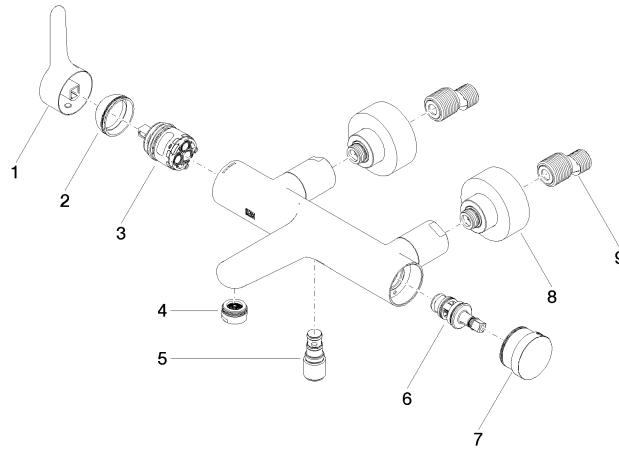

DORNBACHT YAMOU Single-lever bath mixer for wall mounting - Soft Black

33 200 831

- 190mm projection
- circular normal flow
- automatic bath/shower diverter
- 1/2" shower outlet
- slide-on rosettes Ø 70 mm
- 1/2" connection
- gauge 150 mm - 15 mm
- max. flow 22 l/min at 3 bar flow pressure
- WRAS 240104019

XP P 41-280

DORNBACHT YAMOU Single-lever bath mixer for wall mounting - Soft Black

33 200 831

Certificates

AbP_10

WRAS_240104

ACS_23 ACC NY

Belgaqua_24-003-2

DORNBACHT YAMOU Single-lever bath mixer for wall mounting - Soft Black

33 200 831

Product version from 1/1/2023

DORNBACHT YAMOU Single-lever bath mixer for wall mounting - Soft Black

33 200 831

Spare parts list