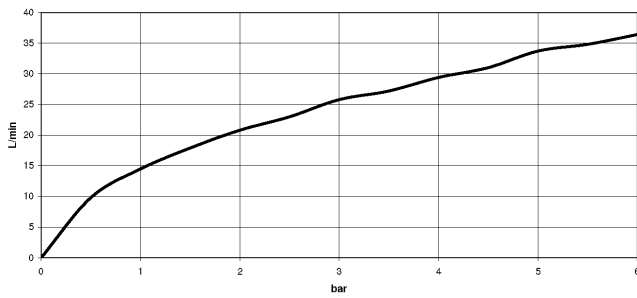

Flow rate chart

Codes & Standards

DIN 4109

EN 1717

ISO 3822

Scottish Water
Byelaws

UK Water Supply
Regulations

Ü-Zeichen

XP P 41-280