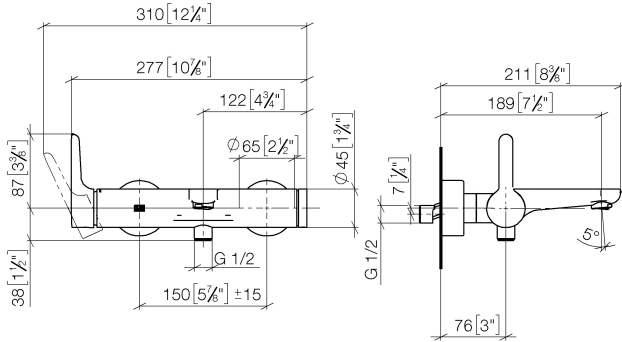

DORNBACHT YAMOU Single-lever bath mixer for wall mounting - Soft Black

33 200 831

- 190mm projection
- circular normal flow
- automatic bath/shower diverter
- 1/2" shower outlet
- slide-on rosettes Ø 70 mm
- 1/2" connection
- gauge 150 mm - 15 mm
- max. flow 22 l/min at 3 bar flow pressure
- WRAS 240104019

	Soft Black	33 200 831-69
	Chrome	33 200 831-00

Recommended miscellaneous

Concealed wall elbow - 35 085 970 90

DORNBRACHT YAMOU Single-lever bath mixer for wall mounting - Soft Black

33 200 831

mm [inches]

Flow rate chart

Codes & Standards

DIN 4109

EN 1717

ISO 3822

Scottish Water
Byelaws

UK Water Supply
Regulations

Ü-Zeichen