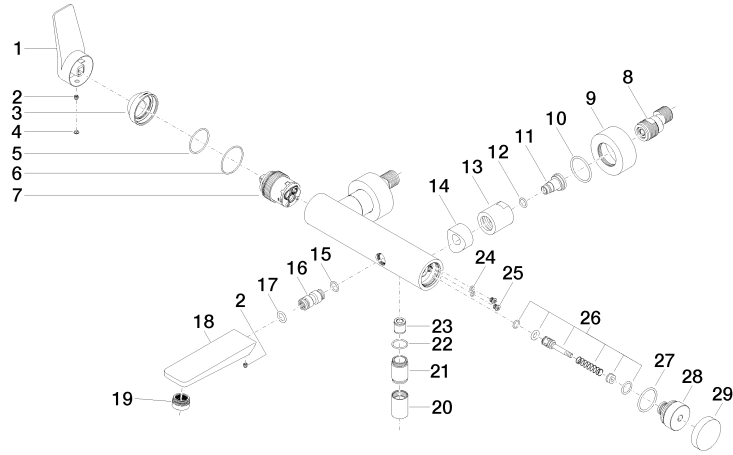

LISSÉ Single-lever bath mixer for wall mounting without shower set - Brushed Light Gold

33 200 845 Product version from 4/1/2024

Parts for other finishes can be found here: [Chrome](#)

LISSÉ Single-lever bath mixer for wall mounting without shower set - Brushed Light Gold

33 200 845 Product version from 4/1/2024

Spare parts list

No.	Item Number	Name	Quantity used	Delivery time
1	09 20 84 021-27	handle	1	60
2	90 31 11 030 00 90	pin	1	2
3	09 28 30 032-27	cover	1	60
4	90 31 20 087 00-27	plug	1	30
5	09 14 10 102 90	seal	1	2
6	09 14 10 190 90	seal	1	2
7	90 15 05 046 01 90	cartridge	1	2
8	04 11 04 030 00 90	connection	2	2
9	09 27 62 004-27	rosette	2	60
10	09 14 10 119 90	seal	2	2
11	09 29 05 005 20-27	nipple	2	-
Spare part can no longer be ordered, please order the replacement item				
12	09 14 10 008 90	seal	2	2
13	09 23 10 048-27	nut	2	60
14	09 18 40 059-27	sleeve	2	60
15	09 14 10 003 90	seal	1	2
16	09 24 04 043 90	nipple	1	2
17	90 14 10 011 00 90	seal	1	2
18	09 11 84 012-27	spout	1	60
19	90 23 01 161 00-27	aerator	1	-
Spare part can no longer be ordered, please order the replacement item				
20	90 21 02 069 00-27	cover	1	30
21	09 24 03 115 20-27	nipple	1	60
22	90 14 10 032 00 90	seal	1	2
23	90 23 01 141 00 90	back-flow preventer	1	2
24	09 14 10 001 90	seal	1	2
25	09 30 30 113 20 90	screw	1	2
26	90 31 09 032 00-27	diverter	1	30
27	09 14 10 101 90	seal	1	2
28	09 21 10 035 20-27	nipple	1	60
29	09 20 62 031-27	handle	1	60