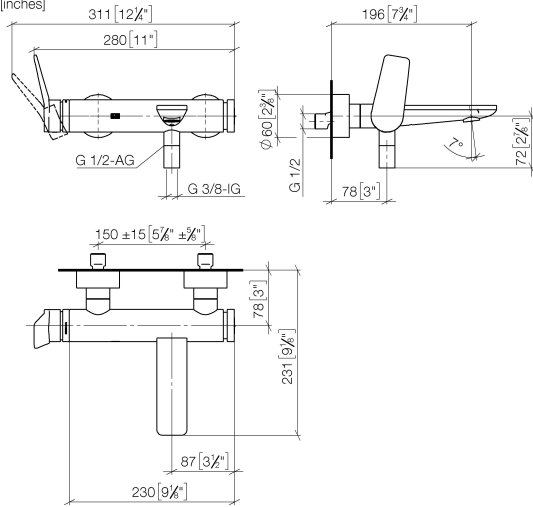

LISSÉ Single-lever bath mixer for wall mounting without shower set - Brushed Light Gold

33 200 845 Product version from 4/1/2024

- 190-200mm projection
- circular normal flow
- automatic bath/shower diverter
- 3/8" shower outlet
- slide-on rosettes Ø 60 mm
- 1/2" connection
- gauge 150 mm - 15 mm
- max. flow 13.5 l/min at 3 bar flow pressure
- WRAS

LISSE Single-lever bath mixer for wall mounting without shower set - Brushed Light Gold

33 200 845 Product version from 4/1/2024

mm [inches]

Flow rate chart

Codes & Standards

DIN 4109

ISO 3822

Scottish Water
Byelaws

UK Water Supply
Regulations

Ü-Zeichen

LISSÉ Single-lever bath mixer for wall mounting without shower set - Brushed Light Gold

33 200 845 Product version from 4/1/2024

Certificates

LGA_9

WRAS_2311

LISSÉ Single-lever bath mixer for wall mounting without shower set - Brushed Light Gold

Spare parts list

No.	Item Number	Name	Quantity used	Delivery time
1	09 20 84 021-27	handle	1	60
2	90 31 11 030 00 90	pin	1	2
3	09 28 30 032-27	cover	1	60
4	90 31 20 087 00-27	plug	1	30
5	09 14 10 102 90	seal	1	2
6	09 14 10 190 90	seal	1	2
7	90 15 05 046 01 90	cartridge	1	2
8	04 11 04 030 00 90	connection	2	2
9	09 27 62 004-27	rosette	2	60
10	09 14 10 119 90	seal	2	2
11	09 29 05 005 20-27	nipple	2	-
Spare part can no longer be ordered, please order the replacement item				
12	09 14 10 008 90	seal	2	2
13	09 23 10 048-27	nut	2	60
14	09 18 40 059-27	sleeve	2	60
15	09 14 10 003 90	seal	1	2
16	09 24 04 043 90	nipple	1	2
17	90 14 10 011 00 90	seal	1	2
18	09 11 84 012-27	spout	1	60
19	90 23 01 161 00-27	aerator	1	-
Spare part can no longer be ordered, please order the replacement item				
20	90 21 02 069 00-27	cover	1	30
21	09 24 03 115 20-27	nipple	1	60
22	90 14 10 032 00 90	seal	1	2
23	90 23 01 141 00 90	back-flow preventer	1	2
24	09 14 10 001 90	seal	1	2
25	09 30 30 113 20 90	screw	1	2
26	90 31 09 032 00-27	diverter	1	30
27	09 14 10 101 90	seal	1	2
28	09 21 10 035 20-27	nipple	1	60
29	09 20 62 031-27	handle	1	60