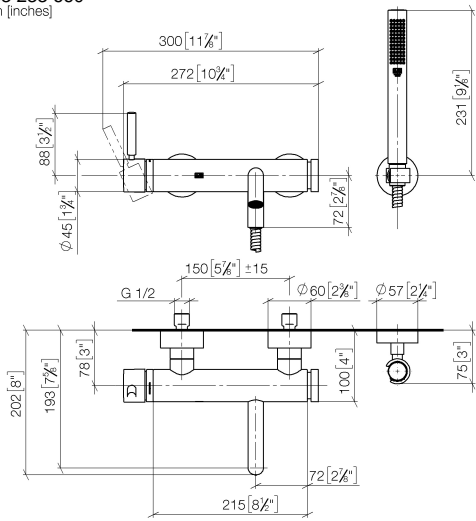

**META Single-lever bath mixer for wall mounting with hand shower set - Dark Chrome**

33 233 660

- spout: circular, air-enriched flow
- max. flow 14 l/min at 3 bar flow pressure
- Hand shower: COMPACT RAIN, max. flow rate 6.8 l/min (at 3 bar)
- complete hand shower set with anti-scale system
- automatic bath/shower diverter
- 202mm projection
- slide-on rosettes Ø 60 mm
- gauge 150 mm - 15 mm
- 1/2" connection
- metal shower hose 1250mm with integrated anti-twist protection
- shower holder rosette Ø 57mm
- WRAS

## META Single-lever bath mixer for wall mounting with hand shower set - Dark Chrome

33 233 660  
mm [inches]

### Flow rate chart