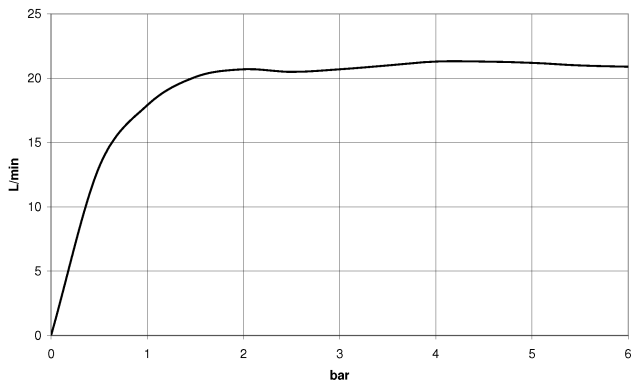

**META Single-lever bath mixer for wall mounting with hand shower set - Dark Chrome**

33 233 660

- spout: circular, air-enriched flow
- max. flow 14 l/min at 3 bar flow pressure
- Hand shower: COMPACT RAIN, max. flow rate 6.8 l/min (at 3 bar)
- complete hand shower set with anti-scale system
- automatic bath/shower diverter
- 202mm projection
- slide-on rosettes Ø 60 mm
- gauge 150 mm - 15 mm
- 1/2" connection
- metal shower hose 1250mm with integrated anti-twist protection
- shower holder rosette Ø 57mm
- WRAS

## META Single-lever bath mixer for wall mounting with hand shower set - Dark Chrome

33 233 660  
mm [inches]

### Flow rate chart