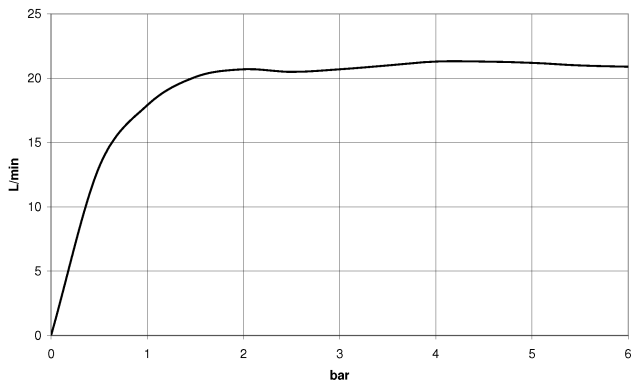

## META Single-lever bath mixer for wall mounting with hand shower set - Matte Black

33 233 660 Product version from 7/1/2023

- spout: circular, air-enriched flow
- max. flow 14 l/min at 3 bar flow pressure
- Hand shower: COMPACT RAIN, max. flow rate 6.8 l/min (at 3 bar)
- complete hand shower set with anti-scale system
- automatic bath/shower diverter
- 202mm projection
- slide-on rosettes Ø 60 mm
- gauge 150 mm - 15 mm
- 1/2" connection
- metal shower hose 1250mm with integrated anti-twist protection
- shower holder rosette Ø 57mm
- WRAS

# META Single-lever bath mixer for wall mounting with hand shower set - Matte Black

33 233 660 Product version from 7/1/2023  
mm [inches]

## Flow rate chart