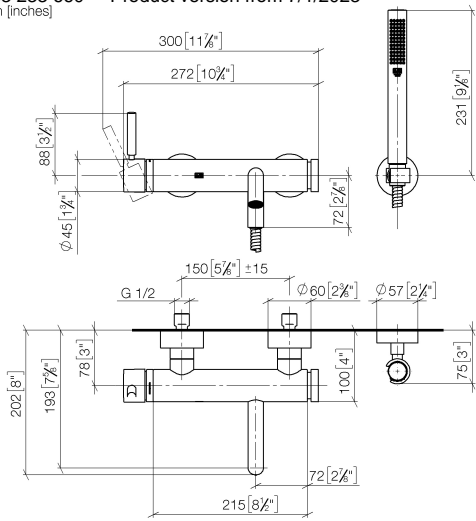

## META Single-lever bath mixer for wall mounting with hand shower set - Matte Black

33 233 660 Product version from 7/1/2023

- spout: circular, air-enriched flow
- max. flow 14 l/min at 3 bar flow pressure
- Hand shower: COMPACT RAIN, max. flow rate 6.8 l/min (at 3 bar)
- complete hand shower set with anti-scale system
- automatic bath/shower diverter
- 202mm projection
- slide-on rosettes Ø 60 mm
- gauge 150 mm - 15 mm
- 1/2" connection
- metal shower hose 1250mm with integrated anti-twist protection
- shower holder rosette Ø 57mm
- WRAS

# META Single-lever bath mixer for wall mounting with hand shower set - Matte Black

33 233 660 Product version from 7/1/2023  
mm [inches]

## META Single-lever bath mixer for wall mounting with hand shower set - Matte Black

---

33 233 660 Product version from 7/1/2023

**Spare parts list**

No.	Item Number	Name	Quantity used	Delivery time
1	33 200 660-33	META Single-lever bath mixer for wall mounting without shower set - Matte Black	1	10
2	28 050 920-33	holder	1	-
Spare part can no longer be ordered, please order the replacement item				
3	90 30 02 072 00-33	Metal shower hose 1/2" x 3/8" x 1250 mm - Matte Black	1	30
4	90 12 11 140 41-33	shower	1	30