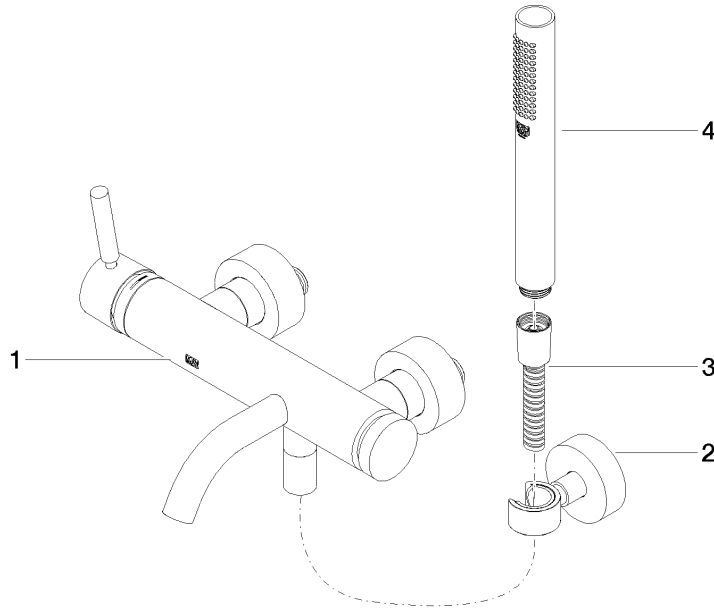

## META Single-lever bath mixer for wall mounting with hand shower set - Matte Black

33 233 660 Product version from 7/1/2023

- spout: circular, air-enriched flow
- max. flow 14 l/min at 3 bar flow pressure
- Hand shower: COMPACT RAIN, max. flow rate 6.8 l/min (at 3 bar)
- complete hand shower set with anti-scale system
- automatic bath/shower diverter
- 202mm projection
- slide-on rosettes Ø 60 mm
- gauge 150 mm - 15 mm
- 1/2" connection
- metal shower hose 1250mm with integrated anti-twist protection
- shower holder rosette Ø 57mm
- WRAS

### Certificates

---

Belgaqua\_21-025-2 LGA\_29

WRAS\_2207

**META Single-lever bath mixer for wall mounting with hand shower set - Matte Black**

33 233 660 Product version from 7/1/2023

Parts for other finishes can be found here: [Chrome](#)

**Spare parts list**

No.	Item Number	Name	Quantity used	Delivery time
1	33 200 660-33	META Single-lever bath mixer for wall mounting without shower set - Matte Black	1	10
2	28 050 920-33	holder	1	-
Spare part can no longer be ordered, please order the replacement item				
3	90 30 02 072 00-33	Metal shower hose 1/2" x 3/8" x 1250 mm - Matte Black	1	30
4	90 12 11 140 41-33	shower	1	30