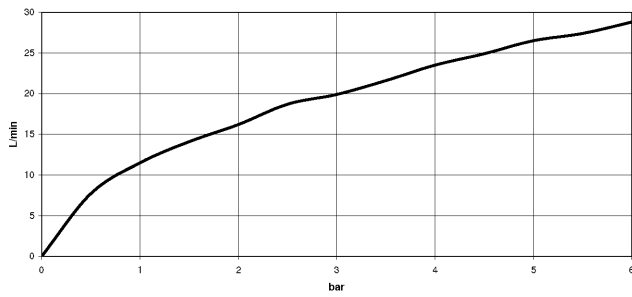

Flow rate chart

Codes & Standards

DIN 4109

EN 1717

EN 817

ISO 3822

Scottish Water
Byelaws

UK Water Supply
Regulations

Ü-Zeichen