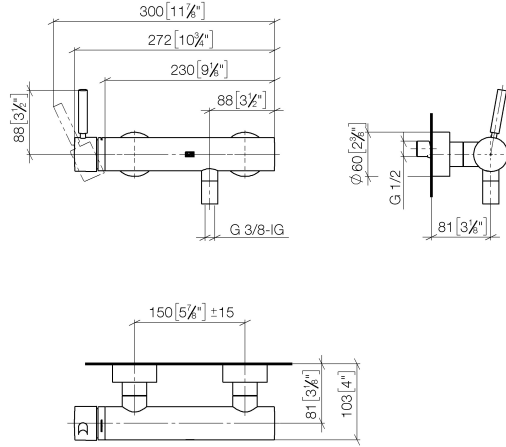

META Single-lever shower mixer for wall mounting - Brushed Platinum

33 300 660 Product version from 7/1/2023

- 3/8" shower outlet
- slide-on rosettes Ø 60 mm
- 1/2" connection
- gauge 150 mm - 15 mm
- WRAS

META Single-lever shower mixer for wall mounting - Brushed Platinum

33 300 660 Product version from 7/1/2023

mm [inches]

Flow rate chart

Codes & Standards

DIN 4109

EN 1717

EN 817

ISO 3822

Scottish Water
Byelaws

UK Water Supply
Regulations

Ü-Zeichen

META Single-lever shower mixer for wall mounting - Brushed Platinum

33 300 660 Product version from 7/1/2023

Certificates

LGA_29

Spare parts list

No.	Item Number	Name	Quantity used	Delivery time
1	90 20 66 007 00-06	handle	1	10
2	09 28 30 032-06	cover	1	10
3	09 14 10 102 90	seal	1	2
4	09 24 04 296 90	nut	1	2
5	90 28 10 148 00 90	accessories	1	2
6	90 15 05 064 00 90	cartridge	1	2
7	04 11 04 030 00 90	connection	2	2
8	09 27 62 004-06	rosette	2	10
9	09 14 10 119 90	seal	2	2
10	09 29 05 005 20 90	nipple	2	60
11	09 14 10 008 90	seal	2	2
12	09 23 10 048-06	nut	2	10
13	09 18 40 059-06	sleeve	2	10
14	90 23 01 141 00 90	back-flow preventer	1	2
15	90 14 10 032 00 90	seal	1	2
16	09 24 03 115 20-06	nipple	1	10
17	90 21 02 069 00-06	cover	1	10