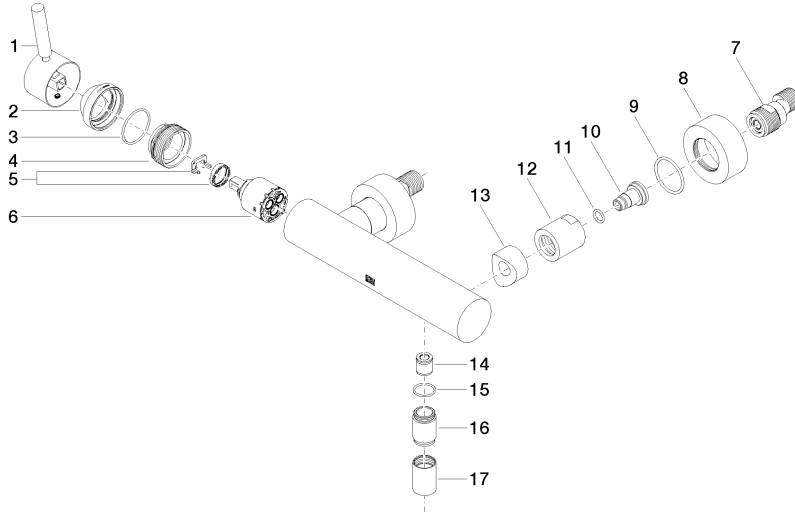

META Single-lever shower mixer for wall mounting - Brushed Platinum

33 300 660 Product version from 7/1/2023

- 3/8" shower outlet
- slide-on rosettes Ø 60 mm
- 1/2" connection
- gauge 150 mm - 15 mm
- WRAS

META Single-lever shower mixer for wall mounting - Brushed Platinum

33 300 660 Product version from 7/1/2023

mm [inches]

Flow rate chart

Codes & Standards

DIN 4109

EN 1717

EN 817

ISO 3822

Scottish Water
Byelaws

UK Water Supply
Regulations

Ü-Zeichen

META Single-lever shower mixer for wall mounting - Brushed Platinum

33 300 660 Product version from 7/1/2023

Certificates

LGA_29

Spare parts list

No.	Item Number	Name	Quantity used	Delivery time
1	90 20 66 007 00-06	handle	1	10
2	09 28 30 032-06	cover	1	10
3	09 14 10 102 90	seal	1	2
4	09 24 04 296 90	nut	1	2
5	90 28 10 148 00 90	accessories	1	2
6	90 15 05 064 00 90	cartridge	1	2
7	04 11 04 030 00 90	connection	2	2
8	09 27 62 004-06	rosette	2	10
9	09 14 10 119 90	seal	2	2
10	09 29 05 005 20 90	nipple	2	60
11	09 14 10 008 90	seal	2	2
12	09 23 10 048-06	nut	2	10
13	09 18 40 059-06	sleeve	2	10
14	90 23 01 141 00 90	back-flow preventer	1	2
15	90 14 10 032 00 90	seal	1	2
16	09 24 03 115 20-06	nipple	1	10
17	90 21 02 069 00-06	cover	1	10