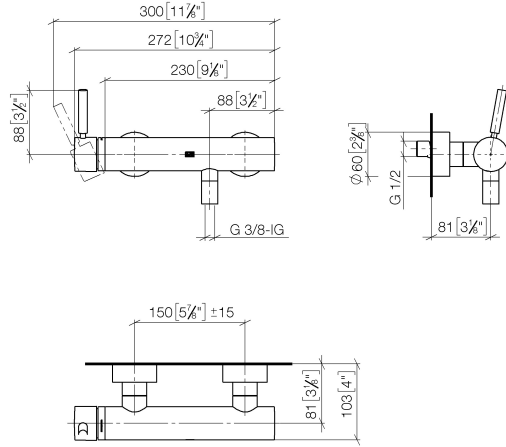

## META Single-lever shower mixer for wall mounting - Dark Chrome

33 300 660

- 3/8" shower outlet
- slide-on rosettes Ø 60 mm
- 1/2" connection
- gauge 150 mm - 15 mm
- WRAS

Intrinsic protection against back flow.

**META Single-lever shower mixer for wall mounting - Dark Chrome**

33 300 660

mm [inches]

**Flow rate chart**

**Codes & Standards**

DIN 4109

EN 817

ISO 3822

## META Single-lever shower mixer for wall mounting - Dark Chrome

---

33 300 660

## META Single-lever shower mixer for wall mounting - Dark Chrome

33 300 660

Parts for other finishes can be found here: [Chrome](#)