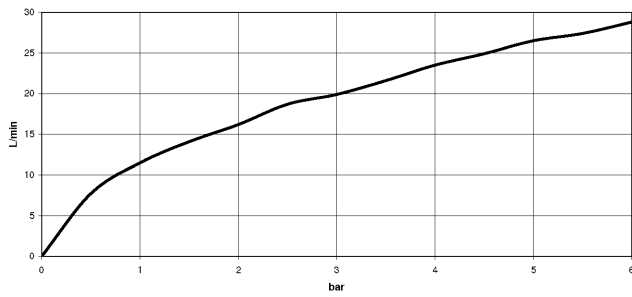

## META Single-lever shower mixer for wall mounting - Dark Chrome

33 300 660

- 3/8" shower outlet
- slide-on rosettes Ø 60 mm
- 1/2" connection
- gauge 150 mm - 15 mm
- WRAS

Intrinsic protection against back flow.

**META Single-lever shower mixer for wall mounting - Dark Chrome**

33 300 660

mm [inches]

**Flow rate chart**

**Codes & Standards**

DIN 4109

EN 817

ISO 3822