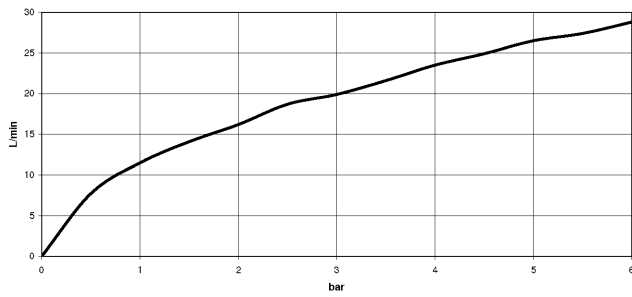

Flow rate chart

Codes & Standards

DIN 4109

ISO 3822

Ü-Zeichen