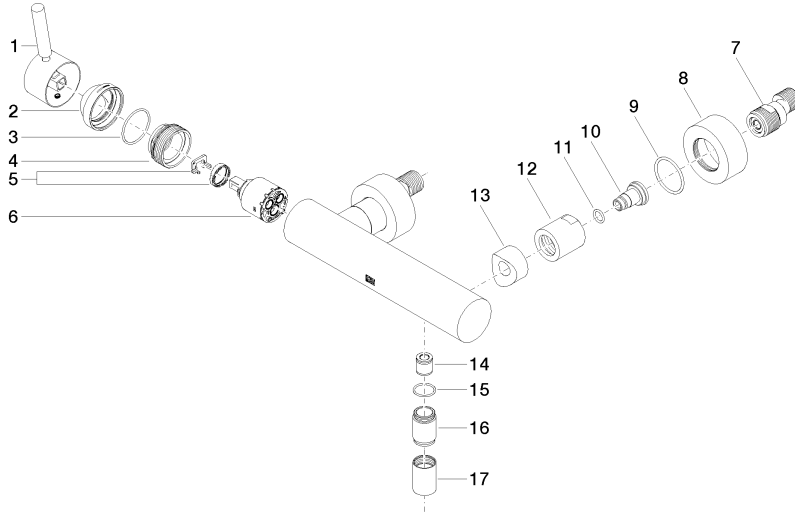

META Single-lever shower mixer for wall mounting - Light Gold

33 300 660 Product version from 7/1/2023

- 3/8" shower outlet
- slide-on rosettes Ø 60 mm
- 1/2" connection
- gauge 150 mm - 15 mm
- WRAS

Intrinsic protection against back flow.

mm [inches]

Flow rate chart

Codes & Standards

DIN 4109

ISO 3822

Ü-Zeichen

META Single-lever shower mixer for wall mounting - Light Gold

33 300 660 Product version from 7/1/2023

Certificates

LGA_29

META Single-lever shower mixer for wall mounting - Light Gold

33 300 660 Product version from 7/1/2023

Spare parts list

No.	Item Number	Name	Quantity used	Delivery time
1	90 20 66 007 00-26	handle	1	30
2	09 28 30 032-26	cover	1	60
3	09 14 10 102 90	seal	1	2
4	09 24 04 296 90	nut	1	2
5	90 28 10 148 00 90	accessories	1	2
6	90 15 05 064 00 90	cartridge	1	2
7	04 11 04 030 00 90	connection	2	2
8	09 27 62 004-26	rosette	2	60
9	09 14 10 119 90	seal	2	2
10	09 29 05 005 20 90	nipple	2	60
11	09 14 10 008 90	seal	2	2
12	09 23 10 048-26	nut	2	60
13	09 18 40 059-26	sleeve	2	60
14	90 23 01 141 00 90	back-flow preventer	1	2
15	90 14 10 032 00 90	seal	1	2
16	09 24 03 115 20-26	nipple	1	60
17	90 21 02 069 00-26	cover	1	30