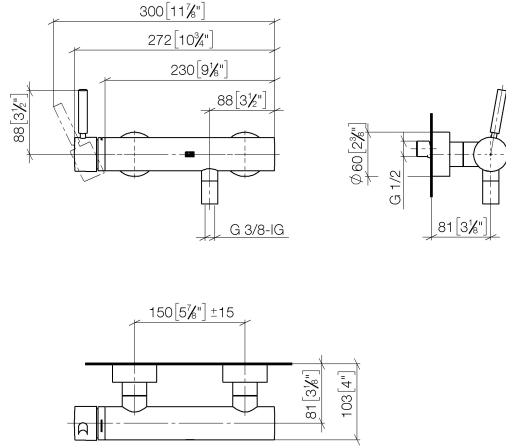

META Single-lever shower mixer for wall mounting - Light Gold

33 300 660 Product version from 7/1/2023

- 3/8" shower outlet
- slide-on rosettes Ø 60 mm
- 1/2" connection
- gauge 150 mm - 15 mm
- WRAS

Intrinsic protection against back flow.

Required miscellaneous

Single holder for 16 mm AluPEX pipes - 29 021 970 90
 •for 16 mm AluPEX pipes

META Single-lever shower mixer for wall mounting - Light Gold

33 300 660 Product version from 7/1/2023

mm [inches]

Flow rate chart

Codes & Standards

DIN 4109

ISO 3822

Ü-Zeichen

META Single-lever shower mixer for wall mounting - Light Gold

33 300 660 Product version from 7/1/2023

Certificates

LGA_29

META Single-lever shower mixer for wall mounting - Light Gold

33 300 660 Product version from 7/1/2023

Spare parts list

No.	Item Number	Name	Quantity used	Delivery time
1	90 20 66 007 00-26	handle	1	30
2	09 28 30 032-26	cover	1	60
3	09 14 10 102 90	seal	1	2
4	09 24 04 296 90	nut	1	2
5	90 28 10 148 00 90	accessories	1	2
6	90 15 05 064 00 90	cartridge	1	2
7	04 11 04 030 00 90	connection	2	2
8	09 27 62 004-26	rosette	2	60
9	09 14 10 119 90	seal	2	2
10	09 29 05 005 20 90	nipple	2	60
11	09 14 10 008 90	seal	2	2
12	09 23 10 048-26	nut	2	60
13	09 18 40 059-26	sleeve	2	60
14	90 23 01 141 00 90	back-flow preventer	1	2
15	90 14 10 032 00 90	seal	1	2
16	09 24 03 115 20-26	nipple	1	60
17	90 21 02 069 00-26	cover	1	30