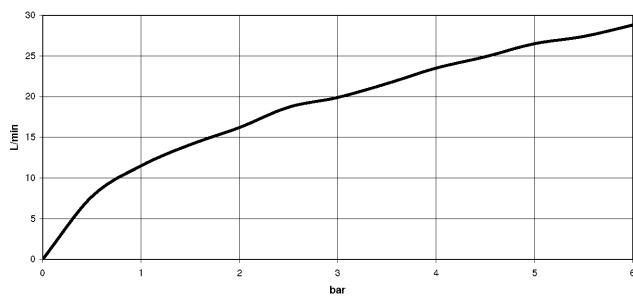

mm [inches]

Flow rate chart

Codes & Standards

DIN 4109

ISO 3822

Ü-Zeichen

META Single-lever shower mixer for wall mounting - Brushed Light Gold

33 300 660 Product version from 7/1/2023