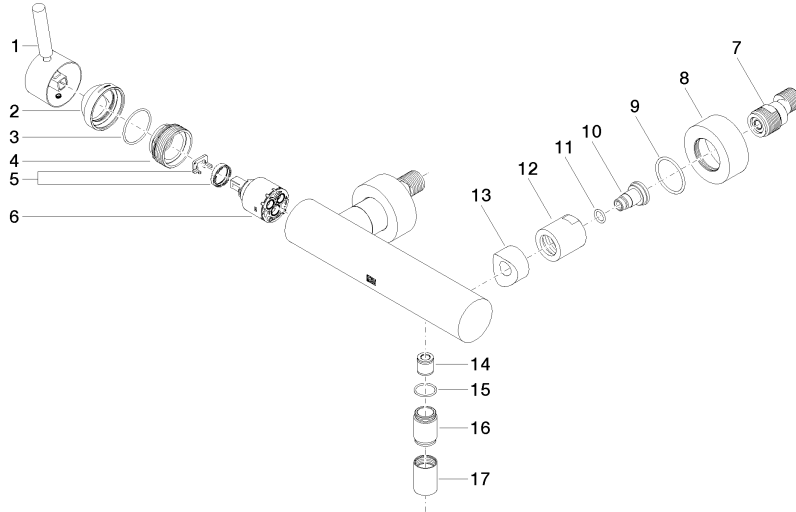

META Single-lever shower mixer for wall mounting - Brushed Light Gold

33 300 660 Product version from 7/1/2023

- 3/8" shower outlet
- slide-on rosettes Ø 60 mm
- 1/2" connection
- gauge 150 mm - 15 mm
- WRAS

Required miscellaneous

Single holder for 16 mm AluPEX pipes - 29 021 970 90
 •for 16 mm AluPEX pipes

META Single-lever shower mixer for wall mounting - Brushed Light Gold

33 300 660 Product version from 7/1/2023

mm [inches]

Flow rate chart

Codes & Standards

DIN 4109

ISO 3822

Ü-Zeichen

META Single-lever shower mixer for wall mounting - Brushed Light Gold

33 300 660 Product version from 7/1/2023

Certificates

LGA_29

META Single-lever shower mixer for wall mounting - Brushed Light Gold

33 300 660 Product version from 7/1/2023

Spare parts list

No.	Item Number	Name	Quantity used	Delivery time
1	90 20 66 007 00-27	handle	1	30
2	09 28 30 032-27	cover	1	60
3	09 14 10 102 90	seal	1	2
4	09 24 04 296 90	nut	1	2
5	90 28 10 148 00 90	accessories	1	2
6	90 15 05 064 00 90	cartridge	1	2
7	04 11 04 030 00 90	connection	2	2
8	09 27 62 004-27	rosette	2	60
9	09 14 10 119 90	seal	2	2
10	09 29 05 005 20 90	nipple	2	60
11	09 14 10 008 90	seal	2	2
12	09 23 10 048-27	nut	2	60
13	09 18 40 059-27	sleeve	2	60
14	90 23 01 141 00 90	back-flow preventer	1	2
15	90 14 10 032 00 90	seal	1	2
16	09 24 03 115 20-27	nipple	1	60
17	90 21 02 069 00-27	cover	1	30