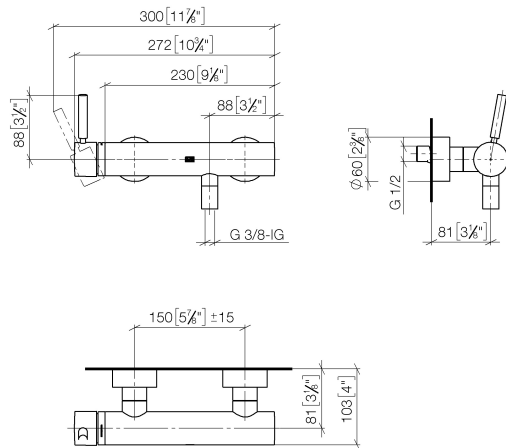

META Single-lever shower mixer for wall mounting - Brushed Light Gold

33 300 660 Product version from 7/1/2023

- 3/8" shower outlet
- slide-on rosettes Ø 60 mm
- 1/2" connection
- gauge 150 mm - 15 mm
- WRAS

Required miscellaneous

Single holder for 16 mm AluPEX pipes - 29 021 970 90
 •for 16 mm AluPEX pipes

META Single-lever shower mixer for wall mounting - Brushed Light Gold

33 300 660 Product version from 7/1/2023

mm [inches]

Flow rate chart

Codes & Standards

DIN 4109

ISO 3822

Ü-Zeichen

META Single-lever shower mixer for wall mounting - Brushed Light Gold

33 300 660 Product version from 7/1/2023

Certificates

LGA_29

META Single-lever shower mixer for wall mounting - Brushed Light Gold

33 300 660 Product version from 7/1/2023

Spare parts list

No.	Item Number	Name	Quantity used	Delivery time
1	90 20 66 007 00-27	handle	1	30
2	09 28 30 032-27	cover	1	60
3	09 14 10 102 90	seal	1	2
4	09 24 04 296 90	nut	1	2
5	90 28 10 148 00 90	accessories	1	2
6	90 15 05 064 00 90	cartridge	1	2
7	04 11 04 030 00 90	connection	2	2
8	09 27 62 004-27	rosette	2	60
9	09 14 10 119 90	seal	2	2
10	09 29 05 005 20 90	nipple	2	60
11	09 14 10 008 90	seal	2	2
12	09 23 10 048-27	nut	2	60
13	09 18 40 059-27	sleeve	2	60
14	90 23 01 141 00 90	back-flow preventer	1	2
15	90 14 10 032 00 90	seal	1	2
16	09 24 03 115 20-27	nipple	1	60
17	90 21 02 069 00-27	cover	1	30