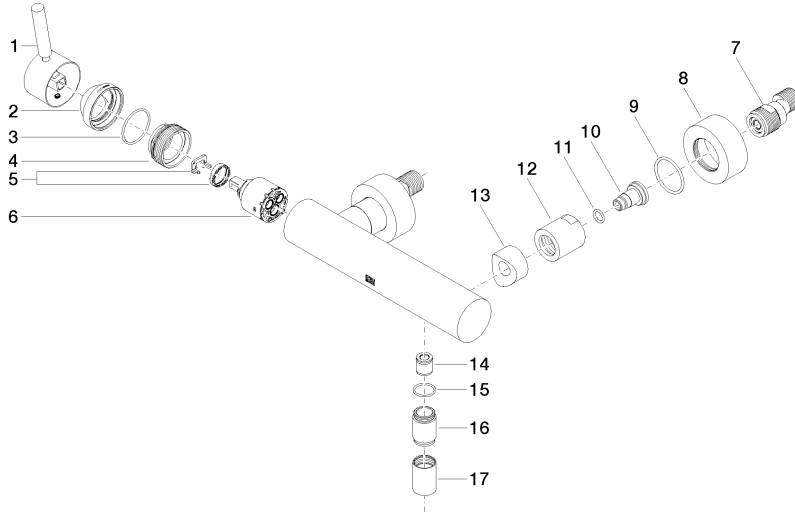

## META Single-lever shower mixer for wall mounting - Matte Black

33 300 660 Product version from 7/1/2023

- 3/8" shower outlet
- slide-on rosettes Ø 60 mm
- 1/2" connection
- gauge 150 mm - 15 mm
- WRAS

### Certificates

---

LGA\_29

Belgaqua\_21-025-2 DVGW\_DW-  
6506DN0

WRAS\_2205

**META Single-lever shower mixer for wall mounting - Matte Black**

33 300 660 Product version from 7/1/2023

Parts for other finishes can be found here: [Chrome](#)

**Spare parts list**

No.	Item Number	Name	Quantity used	Delivery time
1	90 20 66 007 00-33	handle	1	30
2	09 28 30 032-33	cover	1	30
3	09 14 10 102 90	seal	1	2
4	09 24 04 296 90	nut	1	2
5	90 28 10 148 00 90	accessories	1	2
6	90 15 05 064 00 90	cartridge	1	2
7	04 11 04 030 00 90	connection	2	2
8	09 27 62 004-33	rosette	2	30
9	09 14 10 119 90	seal	2	2
10	09 29 05 005 20 90	nipple	2	60
11	09 14 10 008 90	seal	2	2
12	09 23 10 048-33	nut	2	30
13	09 18 40 059-33	sleeve	2	30
14	90 23 01 141 00 90	back-flow preventer	1	2
15	90 14 10 032 00 90	seal	1	2
16	09 24 03 115 20-33	nipple	1	30
17	90 21 02 069 00-33	cover	1	30