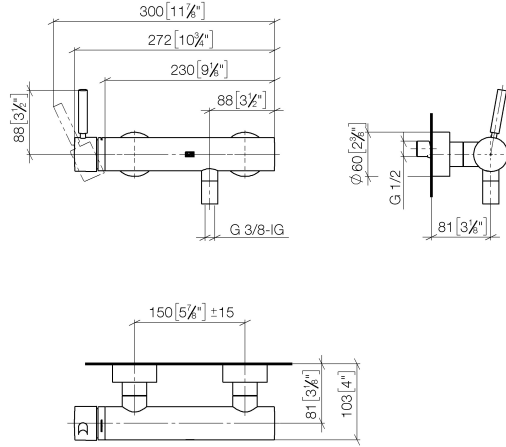

## META Single-lever shower mixer for wall mounting - Matte Black

33 300 660 Product version from 7/1/2023

- 3/8" shower outlet
- slide-on rosettes Ø 60 mm
- 1/2" connection
- gauge 150 mm - 15 mm
- WRAS

**META Single-lever shower mixer for wall mounting - Matte Black**

33 300 660 Product version from 7/1/2023

mm [inches]

**Flow rate chart**

**Codes & Standards**

DIN 4109

EN 1717

EN 817

## META Single-lever shower mixer for wall mounting - Matte Black

---

33 300 660 Product version from 7/1/2023

**Spare parts list**

No.	Item Number	Name	Quantity used	Delivery time
1	90 20 66 007 00-33	handle	1	30
2	09 28 30 032-33	cover	1	30
3	09 14 10 102 90	seal	1	2
4	09 24 04 296 90	nut	1	2
5	90 28 10 148 00 90	accessories	1	2
6	90 15 05 064 00 90	cartridge	1	2
7	04 11 04 030 00 90	connection	2	2
8	09 27 62 004-33	rosette	2	30
9	09 14 10 119 90	seal	2	2
10	09 29 05 005 20 90	nipple	2	60
11	09 14 10 008 90	seal	2	2
12	09 23 10 048-33	nut	2	30
13	09 18 40 059-33	sleeve	2	30
14	90 23 01 141 00 90	back-flow preventer	1	2
15	90 14 10 032 00 90	seal	1	2
16	09 24 03 115 20-33	nipple	1	30
17	90 21 02 069 00-33	cover	1	30