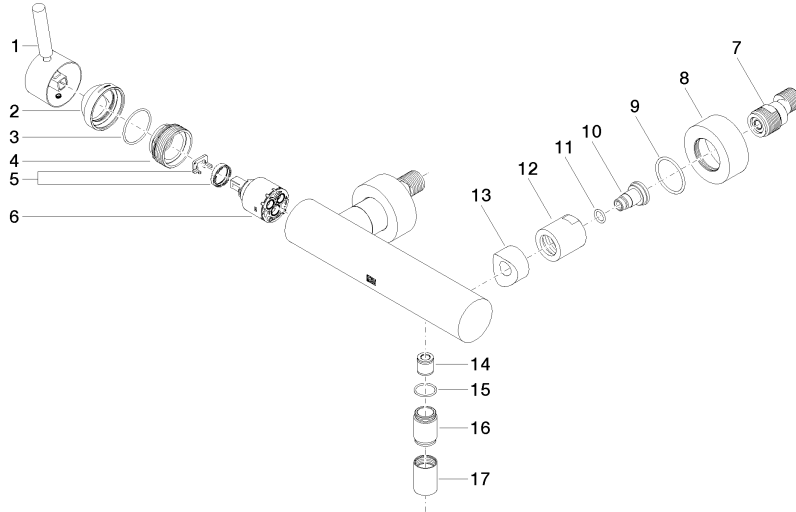

## META Single-lever shower mixer for wall mounting - Brushed Dark Platinum

33 300 660 Product version from 7/1/2023

- 3/8" shower outlet
- slide-on rosettes Ø 60 mm
- 1/2" connection
- gauge 150 mm - 15 mm
- WRAS

## META Single-lever shower mixer for wall mounting - Brushed Dark Platinum

33 300 660 Product version from 7/1/2023

mm [inches]

## META Single-lever shower mixer for wall mounting - Brushed Dark Platinum

---

33 300 660 Product version from 7/1/2023

### Certificates

---

LGA\_29

**META Single-lever shower mixer for wall mounting - Brushed Dark Platinum**

33 300 660 Product version from 7/1/2023

**Spare parts list**

No.	Item Number	Name	Quantity used	Delivery time
1	90 20 66 007 00-99	handle	1	20
2	09 28 30 032-99	cover	1	60
3	09 14 10 102 90	seal	1	2
4	09 24 04 296 90	nut	1	2
5	90 28 10 148 00 90	accessories	1	2
6	90 15 05 064 00 90	cartridge	1	2
7	04 11 04 030 00 90	connection	2	2
8	09 27 62 004-99	rosette	2	20
9	09 14 10 119 90	seal	2	2
10	09 29 05 005 20 90	nipple	2	60
11	09 14 10 008 90	seal	2	2
12	09 23 10 048-99	nut	2	20
13	09 18 40 059-99	sleeve	2	60
14	90 23 01 141 00 90	back-flow preventer	1	2
15	90 14 10 032 00 90	seal	1	2
16	09 24 03 115 20-99	nipple	1	20
17	90 21 02 069 00-99	cover	1	20