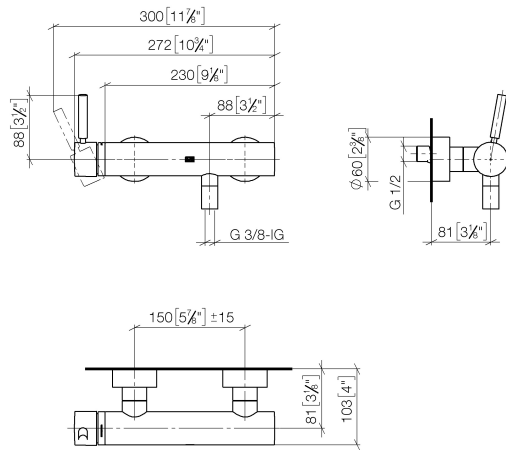

## META Single-lever shower mixer for wall mounting - Brushed Dark Platinum

33 300 660 Product version from 7/1/2023

- 3/8" shower outlet
- slide-on rosettes Ø 60 mm
- 1/2" connection
- gauge 150 mm - 15 mm
- WRAS

## META Single-lever shower mixer for wall mounting - Brushed Dark Platinum

33 300 660 Product version from 7/1/2023

mm [inches]