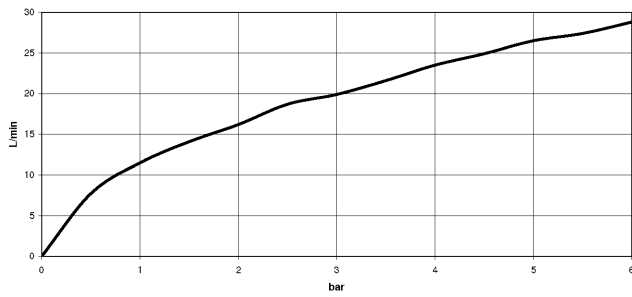

LISSÉ Single-lever shower mixer for wall mounting - Chrome

33 300 845 Product version from 4/1/2024

- 3/8" shower outlet
- slide-on rosettes Ø 60 mm
- 1/2" connection
- gauge 150 mm - 15 mm
- WRAS

Intrinsic protection against back flow.

LISSÉ Single-lever shower mixer for wall mounting - Chrome

33 300 845 Product version from 4/1/2024

mm [inches]

Flow rate chart

Codes & Standards

ASME A112.18.1	cUPC	DIN 4109	EN 1717
ISO 3822	Scottish Water Byelaws	UK Water Supply Regulations	Ü-Zeichen