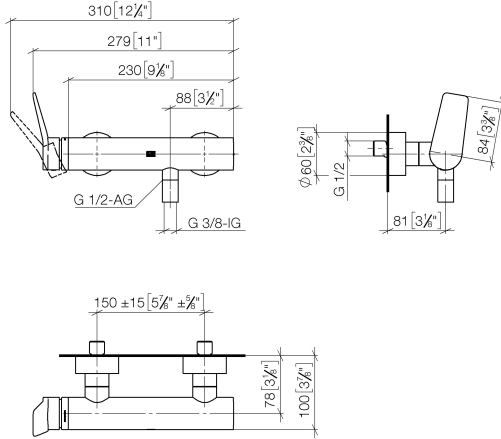

LISSÉ Single-lever shower mixer for wall mounting - Chrome

33 300 845 Product version from 4/1/2024

- 3/8" shower outlet
- slide-on rosettes Ø 60 mm
- 1/2" connection
- gauge 150 mm - 15 mm
- WRAS

Intrinsic protection against back flow.

LISSÉ Single-lever shower mixer for wall mounting - Chrome

33 300 845 Product version from 4/1/2024

mm [inches]

Flow rate chart

Codes & Standards

ASME A112.18.1	cUPC	DIN 4109	EN 1717
ISO 3822	Scottish Water Byelaws	UK Water Supply Regulations	Ü-Zeichen

LISSÉ Single-lever shower mixer for wall mounting - Chrome

33 300 845 Product version from 4/1/2024

Certificates

Belgaqua_21-025-2 LGA_9

WRAS_2207

IAPMO_4976 (

LISSÉ Single-lever shower mixer for wall mounting - Chrome

33 300 845 Product version from 4/1/2024

Parts for other finishes can be found here: [Brushed](#) [Platinum](#)

Spare parts list

No.	Item Number	Name	Quantity used	Delivery time
1	09 20 84 021-00	handle	1	10
2	90 31 11 030 00 90	pin	1	2
3	09 28 30 032-00	cover	1	10
4	90 31 20 087 00-00	plug	1	10
5	09 14 10 102 90	seal	1	2
6	09 14 10 190 90	seal	1	2
7	90 15 05 046 01 90	cartridge	1	2
8	04 11 04 030 00 90	connection	2	2
9	09 27 62 004-00	rosette	2	10
10	09 14 10 119 90	seal	2	2
11	09 29 05 005 20-00	nipple	2	10
12	09 14 10 008 90	seal	2	2
13	09 23 10 048-00	nut	2	10
14	09 18 40 059-00	sleeve	2	10
15	90 23 01 141 00 90	back-flow preventer	1	2
16	90 14 10 032 00 90	seal	1	2
17	09 24 03 115 20-00	nipple	1	10
18	90 21 02 069 00-00	cover	1	10