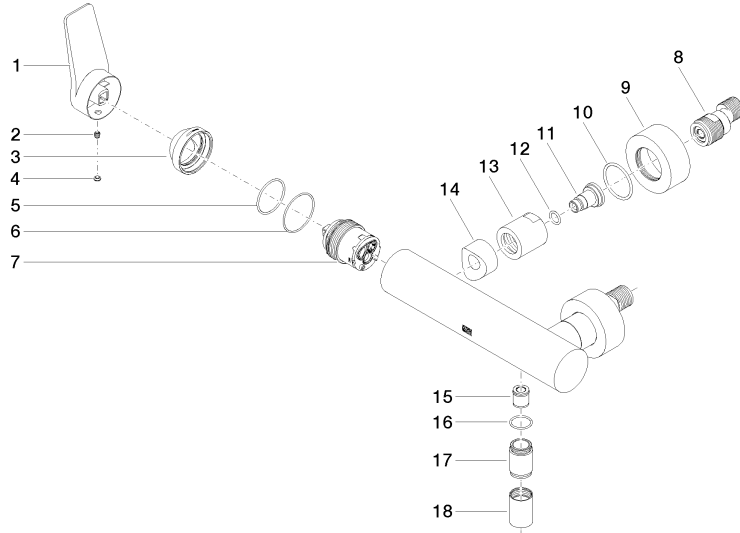

LISSÉ Single-lever shower mixer for wall mounting - Chrome

33 300 845 Product version from 4/1/2024

- 3/8" shower outlet
- slide-on rosettes Ø 60 mm
- 1/2" connection
- gauge 150 mm - 15 mm
- WRAS

Intrinsic protection against back flow.

LISSÉ Single-lever shower mixer for wall mounting - Chrome

33 300 845 Product version from 4/1/2024

mm [inches]

Flow rate chart

Codes & Standards

ASME A112.18.1	cUPC	DIN 4109	EN 1717
ISO 3822	Scottish Water Byelaws	UK Water Supply Regulations	Ü-Zeichen

LISSÉ Single-lever shower mixer for wall mounting - Chrome

33 300 845 Product version from 4/1/2024

Certificates

Belgaqua_21-025-2 LGA_9

WRAS_2207

IAPMO_4976 (

LISSÉ Single-lever shower mixer for wall mounting - Chrome

33 300 845 Product version from 4/1/2024

Parts for other finishes can be found here: [Brushed](#) [Platinum](#)

Spare parts list

No.	Item Number	Name	Quantity used	Delivery time
1	09 20 84 021-00	handle	1	10
2	90 31 11 030 00 90	pin	1	2
3	09 28 30 032-00	cover	1	10
4	90 31 20 087 00-00	plug	1	10
5	09 14 10 102 90	seal	1	2
6	09 14 10 190 90	seal	1	2
7	90 15 05 046 01 90	cartridge	1	2
8	04 11 04 030 00 90	connection	2	2
9	09 27 62 004-00	rosette	2	10
10	09 14 10 119 90	seal	2	2
11	09 29 05 005 20-00	nipple	2	10
12	09 14 10 008 90	seal	2	2
13	09 23 10 048-00	nut	2	10
14	09 18 40 059-00	sleeve	2	10
15	90 23 01 141 00 90	back-flow preventer	1	2
16	90 14 10 032 00 90	seal	1	2
17	09 24 03 115 20-00	nipple	1	10
18	90 21 02 069 00-00	cover	1	10