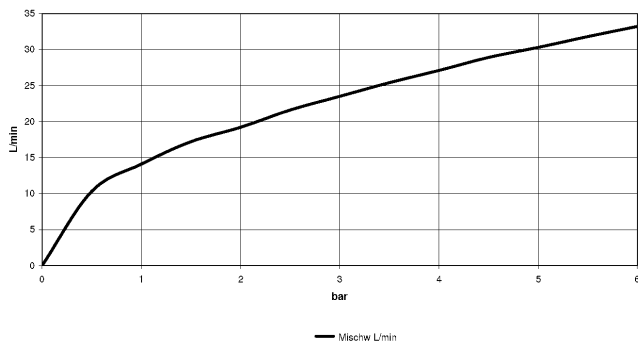

IMO Single-lever shower mixer for wall mounting - Dark Chrome

33 301 670 Product version from 4/1/2024

- 3/8" shower outlet
- slide-on rosettes Ø 60 mm
- 1/2" connection
- gauge 150 mm - 15 mm

Intrinsic protection against back flow.

33 301 670 Product version from 4/1/2024

mm [inches]

Flow rate chart

Codes & Standards

DIN 4109

ISO 3822

Ü-Zeichen

IMO Single-lever shower mixer for wall mounting - Dark Chrome