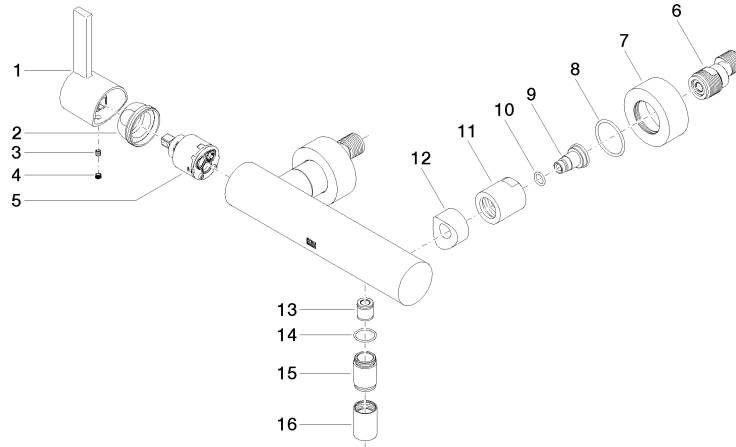

IMO Single-lever shower mixer for wall mounting - Dark Chrome

33 301 670 Product version from 4/1/2024

- 3/8" shower outlet
- slide-on rosettes Ø 60 mm
- 1/2" connection
- gauge 150 mm - 15 mm

Intrinsic protection against back flow.

33 301 670 Product version from 4/1/2024

mm [inches]

Flow rate chart

Codes & Standards

DIN 4109

ISO 3822

Ü-Zeichen

IMO Single-lever shower mixer for wall mounting - Dark Chrome

33 301 670 Product version from 4/1/2024

Certificates

LGA_9

IMO Single-lever shower mixer for wall mounting - Dark Chrome

33 301 670 Product version from 4/1/2024

Parts for other finishes can be found here: [Chrome](#)

Spare parts list

No.	Item Number	Name	Quantity used	Delivery time
1	09 20 67 004-19	handle	1	60
2	09 24 04 107-19	nut	1	60
3	90 31 11 030 00 90	pin	1	2
4	90 31 20 109 00 90	plug	1	2
5	90 15 05 046 00 90	cartridge	1	2
6	04 11 04 030 00 90	connection	1	2
7	09 27 62 004-19	rosette	1	20
8	09 14 10 119 90	seal	1	2
9	09 29 05 005 20-19	nipple	1	20
10	09 14 10 008 90	seal	1	2
11	09 23 10 048-19	nut	1	20
12	09 18 40 059-19	sleeve	1	20
13	90 23 01 141 00 90	back-flow preventer	1	2
14	90 14 10 032 00 90	seal	1	2
15	09 24 03 115 20-19	nipple	1	20
16	90 21 02 069 00-19	cover	1	20