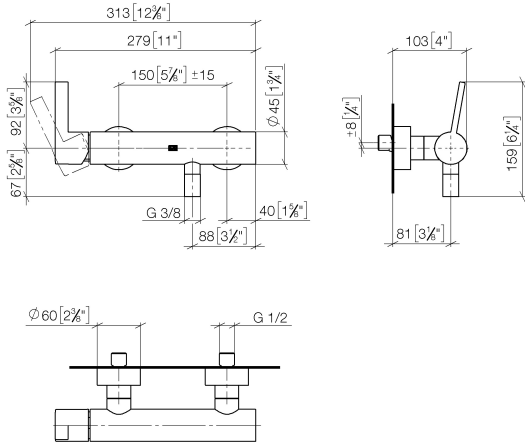

IMO Single-lever shower mixer for wall mounting - Dark Chrome

33 301 670 Product version from 4/1/2024

- 3/8" shower outlet
- slide-on rosettes Ø 60 mm
- 1/2" connection
- gauge 150 mm - 15 mm

Intrinsic protection against back flow.

33 301 670 Product version from 4/1/2024

mm [inches]

Flow rate chart

Codes & Standards

DIN 4109

ISO 3822

Ü-Zeichen

IMO Single-lever shower mixer for wall mounting - Dark Chrome

33 301 670 Product version from 4/1/2024

Certificates

LGA_9

IMO Single-lever shower mixer for wall mounting - Dark Chrome

33 301 670 Product version from 4/1/2024

Parts for other finishes can be found here: [Chrome](#)

Spare parts list

No.	Item Number	Name	Quantity used	Delivery time
1	09 20 67 004-19	handle	1	60
2	09 24 04 107-19	nut	1	60
3	90 31 11 030 00 90	pin	1	2
4	90 31 20 109 00 90	plug	1	2
5	90 15 05 046 00 90	cartridge	1	2
6	04 11 04 030 00 90	connection	1	2
7	09 27 62 004-19	rosette	1	20
8	09 14 10 119 90	seal	1	2
9	09 29 05 005 20-19	nipple	1	20
10	09 14 10 008 90	seal	1	2
11	09 23 10 048-19	nut	1	20
12	09 18 40 059-19	sleeve	1	20
13	90 23 01 141 00 90	back-flow preventer	1	2
14	90 14 10 032 00 90	seal	1	2
15	09 24 03 115 20-19	nipple	1	20
16	90 21 02 069 00-19	cover	1	20