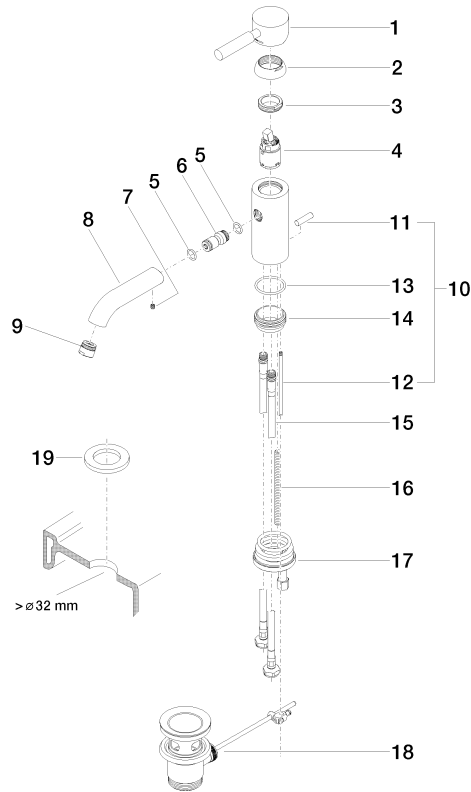

### Spare parts list

| No. | Item Number        | Name                                     | Quantity used | Delivery time |
|-----|--------------------|--|---------------|---------------|
| 1   | 90 20 62 046 00-33 | handle                                   | 1             | 30            |
| 2   | 09 28 30 008-33    | cover                                    | 1             | 30            |
| 3   | 09 24 04 130-07    | nut                                      | 1             | 30            |
| 4   | 90 15 05 041 00 90 | cartridge                                | 1             | 2             |
| 5   | 09 14 10 003 90    | seal                                     | 1             | 2             |
| 6   | 09 24 04 025 10 90 | nipple                                   | 1             | 2             |
| 7   | 90 31 11 030 00 90 | pin                                      | 1             | 2             |
| 8   | 09 11 06 059 10-33 | spout                                    | 1             | 30            |
| 9   | 90 23 01 022 00-33 | aerator                                  | 1             | 30            |
| 10  | 04 20 62 030 80-33 | pull-rod                                 | 1             | 30            |
| 11  | 09 20 62 030-33    | handle                                   | 1             | 30            |
| 12  | 09 31 09 080-33    | pull-rod                                 | 1             | 30            |
| 13  | 09 14 10 119 90    | seal                                     | 1             | 2             |
| 14  | 09 28 10 109-07    | ring                                     | 1             | 30            |
| 15  | 04 30 04 104 00 90 | hose                                     | 2             | 2             |
| 16  | 09 31 11 012 90    | pin                                      | 1             | 2             |
| 17  | 04 30 11 085 88 90 | fixing set                               | 1             | 2             |
| 18  | 90 11 01 001 00-33 | pop-up waste                             | 1             | 30            |
| 19  | 12 730 970-33      | Rosette for tap hole cover - Matte Black | 1             | 30            |