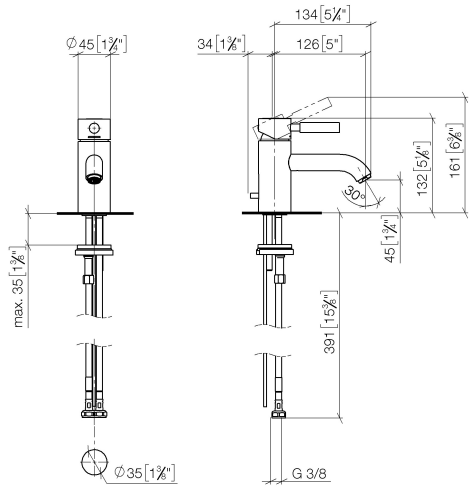

## EDITION PRO Single-lever basin mixer with pop-up waste - Matte Black

---

33 501 626

- 126mm projection
- fixed spout
- circular, air-enriched flow
- height of mixer 132 mm
- height up to aerator 45 mm
- hole diameter 35 mm
- 2x screw-in M 10 x 1 pressure hose, leak-tested
- max. flow 7 l/min
- lead-free

**EDITION PRO Single-lever basin mixer with pop-up waste - Matte Black**

33 501 626

mm [inches]

**Flow rate chart**

**Certificates**

WRAS\_1807097. LGA\_9389.