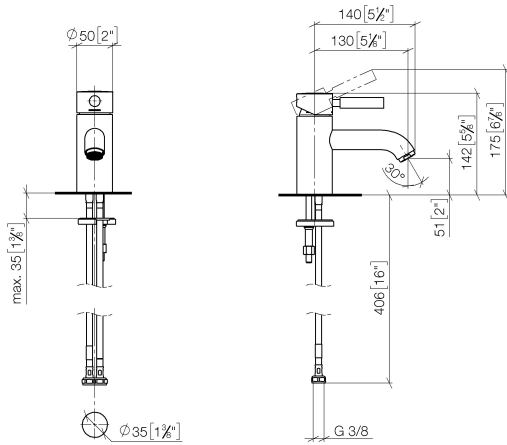

**EDITION PRO GRANDE Single-lever basin mixer without pop-up waste -
Chrome**

33 522 626

- 130mm projection
- fixed spout
- circular, air-enriched flow
- height of mixer 142 mm
- height up to aerator 51 mm
- hole diameter 35 mm
- 2x screw-in M 10 x 1 pressure hose, leak-tested
- max. flow 7 l/min
- lead-free

	Chrome	33 522 626-00
	Matte Black	33 522 626-33
	Brushed Chrome	33 522 626-93

EDITION PRO GRANDE Single-lever basin mixer without pop-up waste - Chrome

33 522 626
mm [inches]

Flow rate chart

Certificates

WRAS_1805123. LGA_9389.

**EDITION PRO GRANDE Single-lever basin mixer without pop-up waste -
Chrome**

33 522 626

Spare parts list

No.	Item Number	Name	Quantity used	Delivery time
1	90 20 62 047 00-00	handle	1	10
2	09 28 30 016-00	cover	1	10
3	09 14 10 134 90	seal	1	2
4	90 15 05 045 00 90	cartridge	1	2
5	09 14 10 003 90	seal	1	2
6	09 24 04 025 10 90	nipple	1	2
7	90 31 11 030 00 90	pin	1	2
8	09 11 06 063 10-00	spout	1	10
9	90 23 01 118 01-00	aerator	1	10
10	04 30 04 104 00 90	hose	2	2
11	04 30 11 038 00 90	fixing set	1	2
12	09 31 11 012 90	pin	1	2