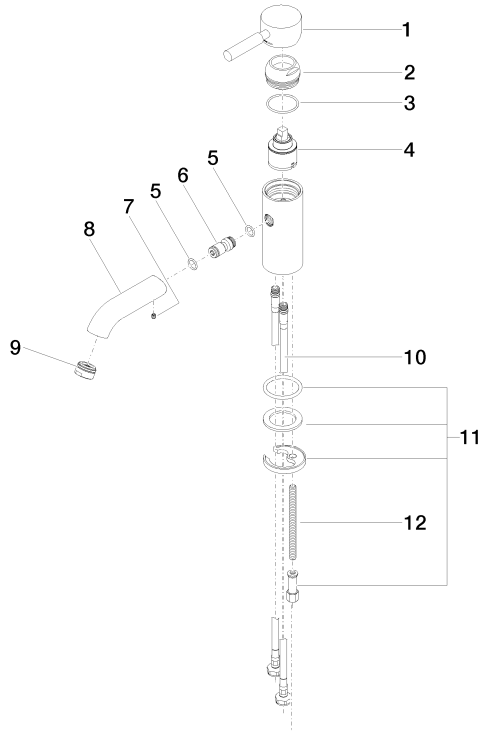

**EDITION PRO GRANDE Single-lever basin mixer without pop-up waste -
Chrome**

33 522 626

- 130mm projection
- fixed spout
- circular, air-enriched flow
- height of mixer 142 mm
- height up to aerator 51 mm
- hole diameter 35 mm
- 2x screw-in M 10 x 1 pressure hose, leak-tested
- max. flow 7 l/min
- lead-free

	Chrome	33 522 626-00
	Matte Black	33 522 626-33
	Brushed Chrome	33 522 626-93

EDITION PRO GRANDE Single-lever basin mixer without pop-up waste - Chrome

33 522 626
mm [inches]

Flow rate chart

Certificates

WRAS_1805123. LGA_9389.

**EDITION PRO GRANDE Single-lever basin mixer without pop-up waste -
Chrome**

33 522 626

Spare parts list

No.	Item Number	Name	Quantity used	Delivery time
1	90 20 62 047 00-00	handle	1	10
2	09 28 30 016-00	cover	1	10
3	09 14 10 134 90	seal	1	2
4	90 15 05 045 00 90	cartridge	1	2
5	09 14 10 003 90	seal	1	2
6	09 24 04 025 10 90	nipple	1	2
7	90 31 11 030 00 90	pin	1	2
8	09 11 06 063 10-00	spout	1	10
9	90 23 01 118 01-00	aerator	1	10
10	04 30 04 104 00 90	hose	2	2
11	04 30 11 038 00 90	fixing set	1	2
12	09 31 11 012 90	pin	1	2