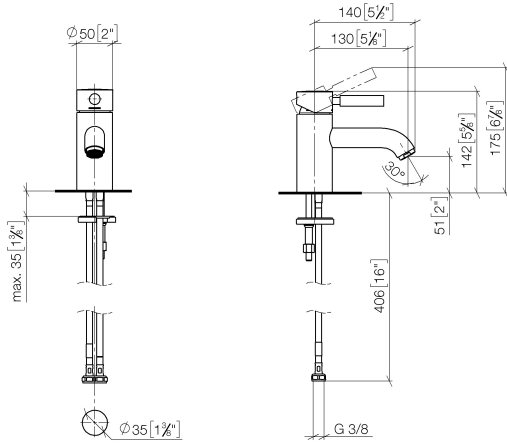

EDITION PRO GRANDE Single-lever basin mixer without pop-up waste - Matte Black

33 522 626

- 130mm projection
- fixed spout
- circular, air-enriched flow
- height of mixer 142 mm
- height up to aerator 51 mm
- hole diameter 35 mm
- 2x screw-in M 10 x 1 pressure hose, leak-tested
- max. flow 7 l/min
- lead-free

	Matte Black	33 522 626-33
	Chrome	33 522 626-00
	Brushed Chrome	33 522 626-93

EDITION PRO GRANDE Single-lever basin mixer without pop-up waste - Matte Black

33 522 626
mm [inches]

Flow rate chart

Certificates

WRAS_1805123. LGA_9389.

EDITION PRO GRANDE Single-lever basin mixer without pop-up waste - Matte Black

33 522 626
Parts for other finishes can be found here: Chrome

Spare parts list

No.	Item Number	Name	Quantity used	Delivery time
1	90 20 62 047 00-33	handle	1	30
2	09 28 30 016-33	cover	1	30
3	09 14 10 134 90	seal	1	2
4	90 15 05 045 00 90	cartridge	1	2
5	09 14 10 003 90	seal	1	2
6	09 24 04 025 10 90	nipple	1	2
7	90 31 11 030 00 90	pin	1	2
8	09 11 06 063 10-33	spout	1	30
9	90 23 01 118 01-33	aerator	1	30
10	04 30 04 104 00 90	hose	2	2
11	04 30 11 038 00 90	fixing set	1	2
12	09 31 11 012 90	pin	1	2