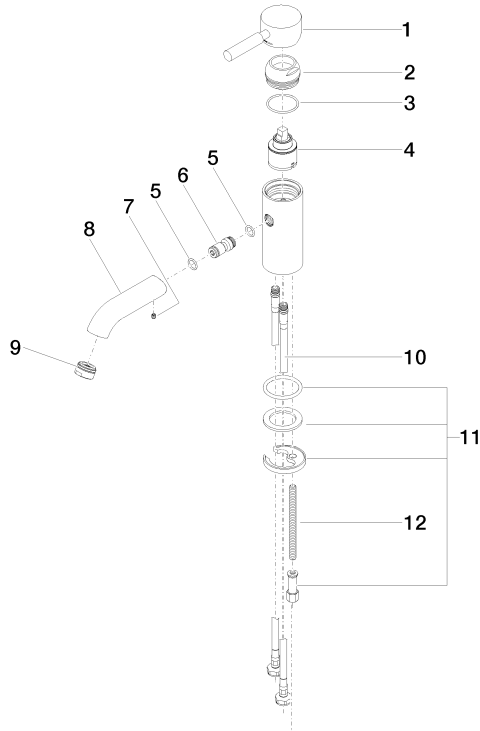

EDITION PRO GRANDE Single-lever basin mixer without pop-up waste - Matte Black

33 522 626

- 130mm projection
- fixed spout
- circular, air-enriched flow
- height of mixer 142 mm
- height up to aerator 51 mm
- hole diameter 35 mm
- 2x screw-in M 10 x 1 pressure hose, leak-tested
- max. flow 7 l/min
- lead-free

	Matte Black	33 522 626-33
	Chrome	33 522 626-00
	Brushed Chrome	33 522 626-93

EDITION PRO GRANDE Single-lever basin mixer without pop-up waste - Matte Black

33 522 626
mm [inches]

Flow rate chart

Certificates

WRAS_1805123. LGA_9389.

EDITION PRO GRANDE Single-lever basin mixer without pop-up waste - Matte Black

33 522 626
Parts for other finishes can be found here: Chrome

Spare parts list

No.	Item Number	Name	Quantity used	Delivery time
1	90 20 62 047 00-33	handle	1	30
2	09 28 30 016-33	cover	1	30
3	09 14 10 134 90	seal	1	2
4	90 15 05 045 00 90	cartridge	1	2
5	09 14 10 003 90	seal	1	2
6	09 24 04 025 10 90	nipple	1	2
7	90 31 11 030 00 90	pin	1	2
8	09 11 06 063 10-33	spout	1	30
9	90 23 01 118 01-33	aerator	1	30
10	04 30 04 104 00 90	hose	2	2
11	04 30 11 038 00 90	fixing set	1	2
12	09 31 11 012 90	pin	1	2