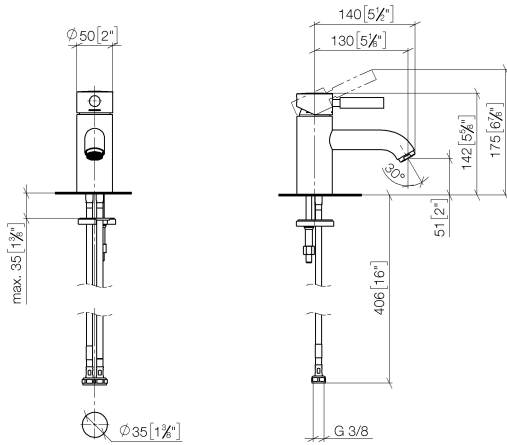

## EDITION PRO GRANDE Single-lever basin mixer without pop-up waste - Brushed Chrome

---

33 522 626

- 130mm projection
- fixed spout
- circular, air-enriched flow
- height of mixer 142 mm
- height up to aerator 51 mm
- hole diameter 35 mm
- 2x screw-in M 10 x 1 pressure hose, leak-tested
- max. flow 7 l/min
- lead-free

## EDITION PRO GRANDE Single-lever basin mixer without pop-up waste - Brushed Chrome

33 522 626  
mm [inches]

No.	Item Number	Name	Quantity used	Delivery time
1	90 20 62 047 00-93	handle	1	20
2	09 28 30 016-93	cover	1	20
3	09 14 10 134 90	seal	1	2
4	90 15 05 045 00 90	cartridge	1	2
5	09 14 10 003 90	seal	1	2
6	09 24 04 025 10 90	nipple	1	2
7	90 31 11 030 00 90	pin	1	2
8	09 11 06 063 10-93	spout	1	20
9	90 23 01 118 01-93	aerator	1	-
Spare part can no longer be ordered, please order the replacement item				
10	04 30 04 104 00 90	hose	2	2
11	04 30 11 038 00 90	fixing set	1	2
12	09 31 11 012 90	pin	1	2