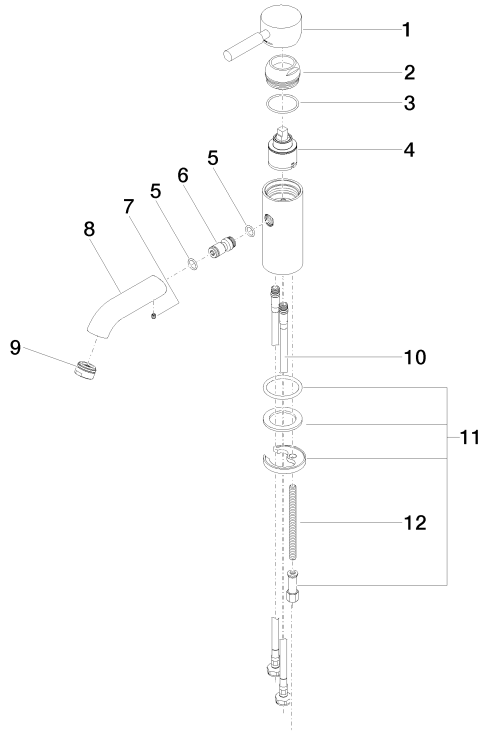

**EDITION PRO GRANDE Single-lever basin mixer without pop-up waste -
Brushed Chrome**

33 522 626

Parts for other
finishes can be found
here: Chrome

Spare parts list

No.	Item Number	Name	Quantity used	Delivery time
1	90 20 62 047 00-93	handle	1	20
2	09 28 30 016-93	cover	1	20
3	09 14 10 134 90	seal	1	2
4	90 15 05 045 00 90	cartridge	1	2
5	09 14 10 003 90	seal	1	2
6	09 24 04 025 10 90	nipple	1	2
7	90 31 11 030 00 90	pin	1	2
8	09 11 06 063 10-93	spout	1	20
9	90 23 01 118 01-93	aerator	1	-
Spare part can no longer be ordered, please order the replacement item				
10	04 30 04 104 00 90	hose	2	2
11	04 30 11 038 00 90	fixing set	1	2
12	09 31 11 012 90	pin	1	2