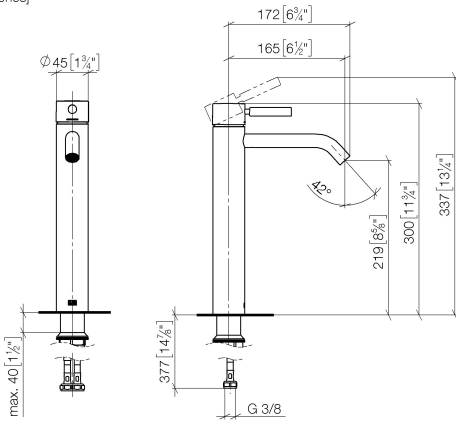

**META Single-lever basin mixer with raised base without pop-up waste - Light Gold**

META

33 539 660

- 165mm projection
- fixed spout
- circular, air-enriched flow
- height of mixer 300 mm
- height up to aerator 219 mm
- hole diameter 35 mm
- 2x screw-in M 8 x 1 pressure hose, leak-tested
- max. flow 5.7 l/min
- lead-free
- This product can help a building meet the requirements of Green Building Rating Systems, e.g. LEED®, BREEAM®, DGNB
- WRAS 2003058

for use on countertop bowls

Product change as of 1.4.2023: height of mixer 300 mm, height up to aerator 219 mm

	Light Gold	33 539 660-26
	Chrome	33 539 660-00
	Brushed Platinum	33 539 660-06
	Dark Chrome	33 539 660-19
	Brushed Light Gold	33 539 660-27
	Matte Black	33 539 660-33
	Brushed Bronze	33 539 660-42
	Brushed Champagne (22kt Gold)	33 539 660-46
	Champagne (22kt Gold)	33 539 660-47
	Brushed Chrome	33 539 660-93
	Brushed Dark Platinum	33 539 660-99

33 539 660  
mm [inches]

**Flow rate chart**

META Single-lever basin mixer with raised base without pop-up waste - Light Gold

META

33 539 660

Parts for other  
finishes can be found  
here: [Chrome](#)