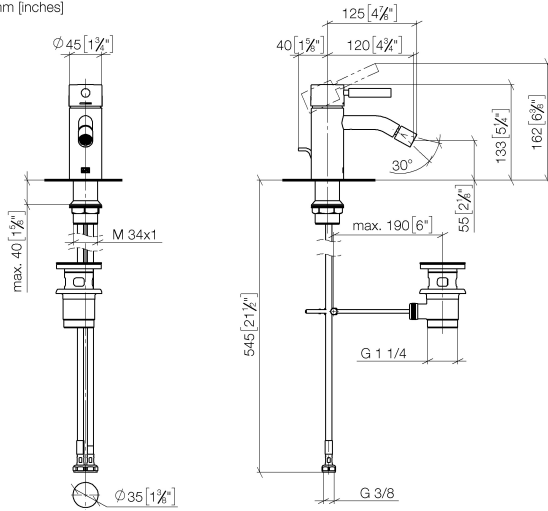

META Single-lever bidet mixer with pop-up waste - Brushed Champagne (22kt Gold)

33 600 660 Product version from 1/24/2020

- 125mm projection
- ball-joint pivotable through 15° (in any direction)
- circular, air-enriched flow
- height of mixer 133 mm
- height up to aerator 55 mm
- hole diameter 35 mm
- 2x screw-in M 8 x 1 pressure hose, leak-tested
- max. flow 5.7 l/min
- WRAS

META Single-lever bidet mixer with pop-up waste - Brushed Champagne (22kt Gold)

33 600 660 Product version from 1/24/2020
mm [inches]

Flow rate chart

Codes & Standards

ASME A112.18.1

cUPC

META Single-lever bidet mixer with pop-up waste - Brushed Champagne (22kt Gold)

33 600 660 Product version from 1/24/2020

Certificates

IAPMO_4976 (

META Single-lever bidet mixer with pop-up waste - Brushed Champagne (22kt Gold)

33 600 660 Product version from 1/24/2020

Parts for other finishes can be found here: [Chrome](#)

Spare parts list

No.	Item Number	Name	Quantity used	Delivery time
1	90 20 66 002 00-46	handle	1	30
2	09 28 30 041-46	cover	1	30
3	09 14 10 091 90	seal	1	2
4	09 24 04 266 90	nut	1	2
5	90 15 05 044 00 90	cartridge	1	2
6	09 31 09 110-46	pull-rod	1	60
7	90 11 06 209 00-46	spout	1	30
8	90 24 04 556 00 90	shaft	1	2
9	04 30 04 101 00 90	hose	1	2
10	90 11 01 001 00-46	pop-up waste	1	30