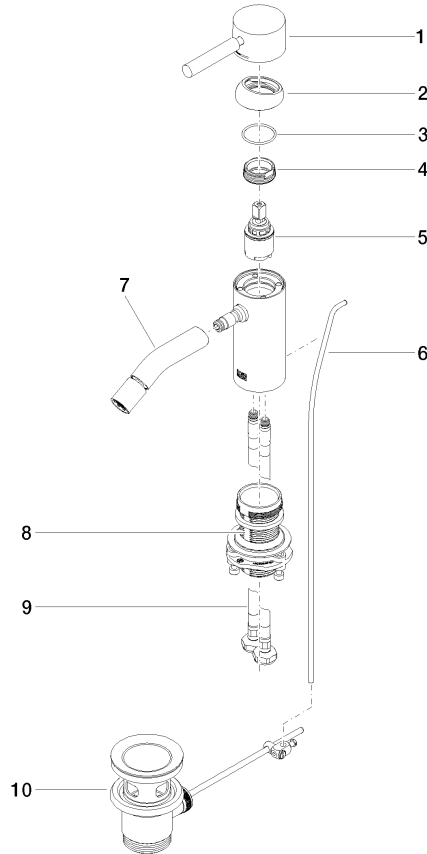

META Single-lever bidet mixer with pop-up waste - Brushed Champagne (22kt Gold)

33 600 660 Product version from 1/24/2020

- 125mm projection
- ball-joint pivotable through 15° (in any direction)
- circular, air-enriched flow
- height of mixer 133 mm
- height up to aerator 55 mm
- hole diameter 35 mm
- 2x screw-in M 8 x 1 pressure hose, leak-tested
- max. flow 5.7 l/min
- WRAS

META Single-lever bidet mixer with pop-up waste - Brushed Champagne (22kt Gold)

33 600 660 Product version from 1/24/2020
mm [inches]

Flow rate chart

Codes & Standards

ASME A112.18.1

cUPC

META Single-lever bidet mixer with pop-up waste - Brushed Champagne (22kt Gold)

33 600 660 Product version from 1/24/2020

Certificates

IAPMO_4976 (

META Single-lever bidet mixer with pop-up waste - Brushed Champagne (22kt Gold)

33 600 660 Product version from 1/24/2020

Parts for other finishes can be found here: [Chrome](#)

Spare parts list

No.	Item Number	Name	Quantity used	Delivery time
1	90 20 66 002 00-46	handle	1	30
2	09 28 30 041-46	cover	1	30
3	09 14 10 091 90	seal	1	2
4	09 24 04 266 90	nut	1	2
5	90 15 05 044 00 90	cartridge	1	2
6	09 31 09 110-46	pull-rod	1	60
7	90 11 06 209 00-46	spout	1	30
8	90 24 04 556 00 90	shaft	1	2
9	04 30 04 101 00 90	hose	1	2
10	90 11 01 001 00-46	pop-up waste	1	30