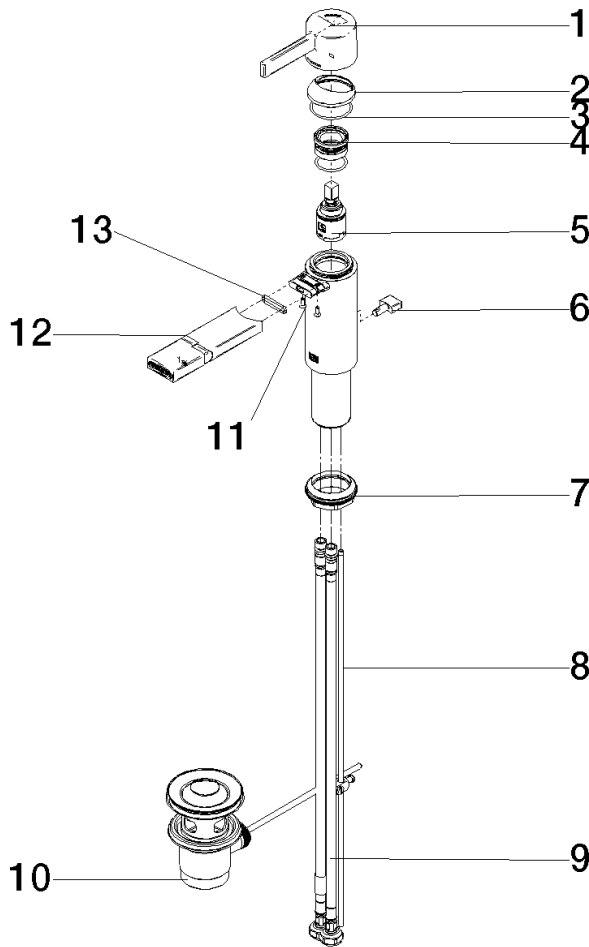

## IMO Single-lever bidet mixer with pop-up waste - Brushed Platinum

---

33 600 671 Product version from 4/1/2024

- 125mm projection
- fixed spout
- ball-joint pivotable through 35°
- rectangular, air-enriched flow
- height of mixer 138 mm
- height up to aerator 89 mm
- hole diameter 35 mm
- 2x screw-in M 10 x 1 pressure hose, leak-tested
- max. flow 4.6 l/min

## IMO Single-lever bidet mixer with pop-up waste - Brushed Platinum

---

33 600 671 Product version from 4/1/2024

### Certificates

---

LGA\_38

**IMO Single-lever bidet mixer with pop-up waste - Brushed Platinum**

33 600 671 Product version from 4/1/2024

Parts for other finishes can be found here: [Chrome](#)

**Spare parts list**

No.	Item Number	Name	Quantity used	Delivery time
1	90 20 67 019 00-06	handle	1	10
2	90 28 30 059 00-06	cover	1	-
Spare part can no longer be ordered, please order the replacement item				
3	09 14 10 102 90	seal	1	2
4	90 23 10 146 00 90	nut	1	2
5	90 15 05 042 00 90	cartridge	1	2
6	09 20 67 002-06	handle	1	10
7	04 23 10 044 07 90	fixing set	1	2
8	09 31 09 080-06	pull-rod	1	10
9	04 30 04 104 00 90	hose	2	2
10	90 11 01 001 00-06	pop-up waste	1	10
11	09 30 30 166 90	screw	2	2
12	90 28 22 423 00-06	spout	1	10
13	09 14 10 017 90	seal	1	2