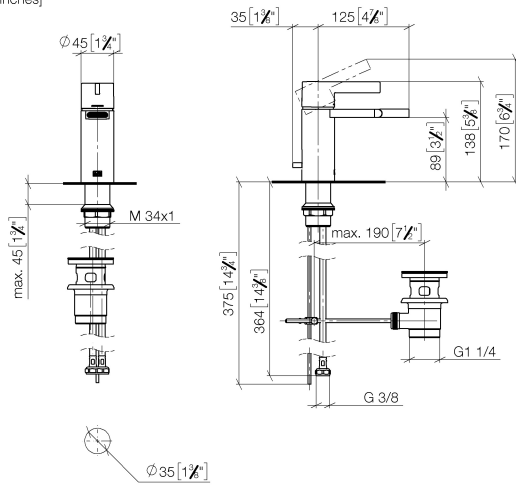

## IMO Single-lever bidet mixer with pop-up waste - Brushed Platinum

---

33 600 671 Product version from 4/1/2024

- 125mm projection
- fixed spout
- ball-joint pivotable through 35°
- rectangular, air-enriched flow
- height of mixer 138 mm
- height up to aerator 89 mm
- hole diameter 35 mm
- 2x screw-in M 10 x 1 pressure hose, leak-tested
- max. flow 4.6 l/min

## IMO Single-lever bidet mixer with pop-up waste - Brushed Platinum

33 600 671 Product version from 4/1/2024

mm [inches]

## IMO Single-lever bidet mixer with pop-up waste - Brushed Platinum

---

33 600 671 Product version from 4/1/2024

No.	Item Number	Name	Quantity used	Delivery time
1	90 20 67 019 00-06	handle	1	10
2	90 28 30 059 00-06	cover	1	-
Spare part can no longer be ordered, please order the replacement item				
3	09 14 10 102 90	seal	1	2
4	90 23 10 146 00 90	nut	1	2
5	90 15 05 042 00 90	cartridge	1	2
6	09 20 67 002-06	handle	1	10
7	04 23 10 044 07 90	fixing set	1	2
8	09 31 09 080-06	pull-rod	1	10
9	04 30 04 104 00 90	hose	2	2
10	90 11 01 001 00-06	pop-up waste	1	10
11	09 30 30 166 90	screw	2	2
12	90 28 22 423 00-06	spout	1	10
13	09 14 10 017 90	seal	1	2