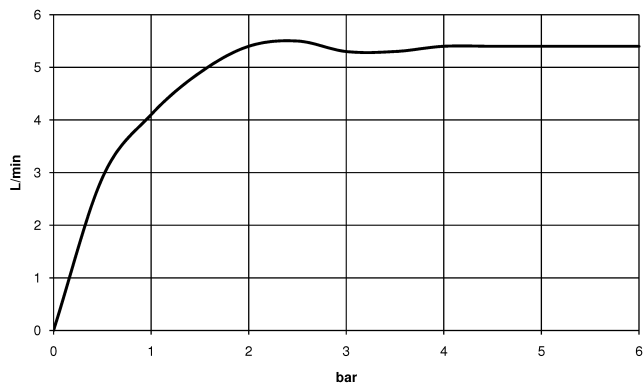

## IMO Single-lever bidet mixer with pop-up waste - Brushed Platinum

---

33 600 671 Product version from 4/1/2024

- 125mm projection
- fixed spout
- ball-joint pivotable through 35°
- rectangular, air-enriched flow
- height of mixer 138 mm
- height up to aerator 89 mm
- hole diameter 35 mm
- 2x screw-in M 10 x 1 pressure hose, leak-tested
- max. flow 4.6 l/min

## IMO Single-lever bidet mixer with pop-up waste - Brushed Platinum

33 600 671 Product version from 4/1/2024

mm [inches]

### Flow rate chart