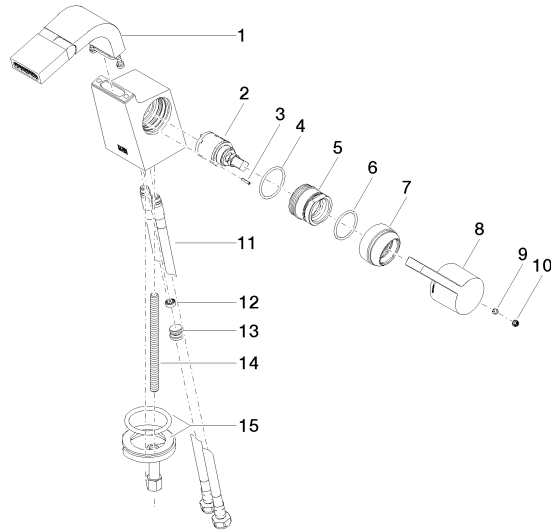

CL.1 Single-lever bidet mixer without pop-up waste - Chrome

33 600 705 Product version from 5/10/2021

- 145mm projection
- pivotable spout 30°
- rectangular, air-enriched flow
- height of mixer 190 mm
- height up to aerator 113 mm
- hole diameter 35 mm
- 2x screw-in M 8 x 1 pressure hose, leak-tested
- max. flow 6 l/min
- WRAS

33 600 705 Product version from 5/10/2021

mm [inches]

Flow rate chart

Codes & Standards

DIN 4109

ISO 3822

Scottish Water
Byelaws

UK Water Supply
Regulations

Ü-Zeichen

CL.1 Single-lever bidet mixer without pop-up waste - Chrome

33 600 705 Product version from 5/10/2021

Certificates

LGA_38

WRAS_1804

WRAS_240202

CL.1 Single-lever bidet mixer without pop-up waste - Chrome

33 600 705 Product version from 5/10/2021

Spare parts list

No.	Item Number	Name	Quantity used	Delivery time
1	90 11 70 004 00-00	spout	1	10
2	90 15 05 042 00 90	cartridge	1	2
3	09 31 11 152 90	pin	1	2
4	09 14 10 137 90	seal	1	2
5	09 24 04 294 90	sleeve	1	2
6	90 14 10 063 00 90	seal	1	2
7	09 28 30 029-00	cover	1	10
8	09 20 67 010-00	handle	1	10
9	90 31 11 030 00 90	pin	1	2
10	90 31 20 109 00 90	plug	1	2
11	04 30 04 100 00 90	hose	2	2
12	09 23 01 034 90	flow reducer	1	2
13	04 31 20 039 11 90	plug	1	2
14	09 31 11 012 90	pin	1	2
15	04 30 11 038 75 90	fixing set	1	2