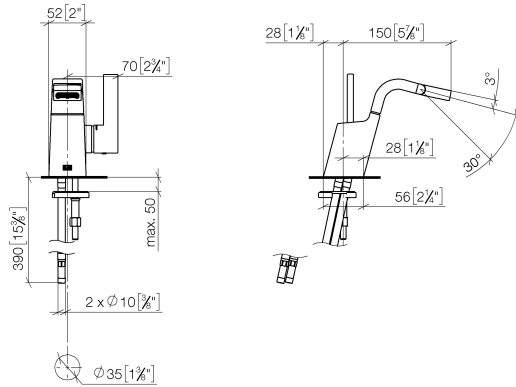

CL.1 Single-lever bidet mixer without pop-up waste - Chrome

33 600 705 Product version from 5/10/2021

- 145mm projection
- pivotable spout 30°
- rectangular, air-enriched flow
- height of mixer 190 mm
- height up to aerator 113 mm
- hole diameter 35 mm
- 2x screw-in M 8 x 1 pressure hose, leak-tested
- max. flow 6 l/min
- WRAS

	Chrome	33 600 705-00
	Brushed Platinum	33 600 705-06
	Dark Chrome	33 600 705-19
	Brushed Champagne (22kt Gold)	33 600 705-46
	Champagne (22kt Gold)	33 600 705-47
	Brushed Dark Platinum	33 600 705-99

CL.1 Single-lever bidet mixer without pop-up waste - Chrome

33 600 705 Product version from 5/10/2021

mm [inches]

Flow rate chart

Codes & Standards

DIN 4109

ISO 3822

Scottish Water
Byelaws

UK Water Supply
Regulations

33 600 705 Product version from 5/10/2021

Spare parts list

No.	Item Number	Name	Quantity used	Delivery time
1	90 11 70 004 00-00	spout	1	10
2	90 15 05 042 00 90	cartridge	1	2
3	09 31 11 152 90	pin	1	2
4	09 14 10 137 90	seal	1	2
5	09 24 04 294 90	sleeve	1	2
6	90 14 10 063 00 90	seal	1	2
7	09 28 30 029-00	cover	1	10
8	09 20 67 010-00	handle	1	10
9	90 31 11 030 00 90	pin	1	2
10	90 31 20 109 00 90	plug	1	2
11	04 30 04 100 00 90	hose	2	2
12	09 23 01 034 90	flow reducer	1	2
13	04 31 20 039 11 90	plug	1	2
14	09 31 11 012 90	pin	1	2
15	04 30 11 038 75 90	fixing set	1	2