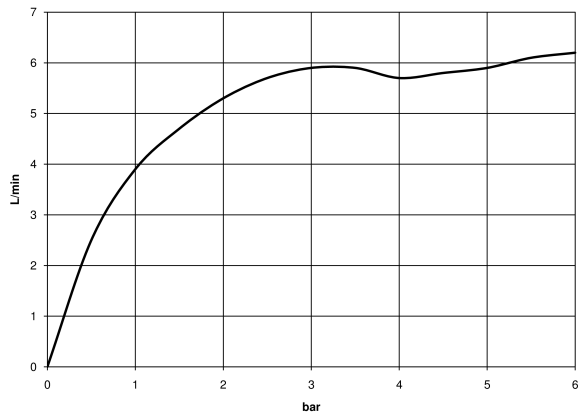

CL.1 Single-lever bidet mixer without pop-up waste - Brushed Champagne (22kt Gold)

33 600 705 Product version from 5/10/2021

- 145mm projection
- pivotable spout 30°
- rectangular, air-enriched flow
- height of mixer 190 mm
- height up to aerator 113 mm
- hole diameter 35 mm
- 2x screw-in M 8 x 1 pressure hose, leak-tested
- max. flow 6 l/min
- WRAS

	Brushed Champagne (22kt Gold)	33 600 705-46
	Chrome	33 600 705-00
	Brushed Platinum	33 600 705-06
	Dark Chrome	33 600 705-19
	Champagne (22kt Gold)	33 600 705-47
	Brushed Dark Platinum	33 600 705-99

CL.1 Single-lever bidet mixer without pop-up waste - Brushed Champagne (22kt Gold)

33 600 705 Product version from 5/10/2021
mm [inches]

Flow rate chart

Codes & Standards

DIN 4109

ISO 3822

Scottish Water
Byelaws

UK Water Supply
Regulations

Ü-Zeichen