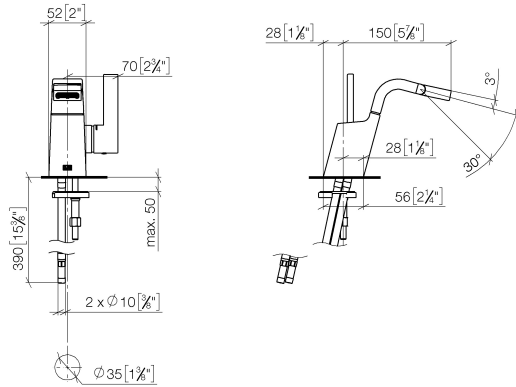

CL.1 Single-lever bidet mixer without pop-up waste - Brushed Champagne (22kt Gold)

33 600 705 Product version from 5/10/2021

- 145mm projection
- pivotable spout 30°
- rectangular, air-enriched flow
- height of mixer 190 mm
- height up to aerator 113 mm
- hole diameter 35 mm
- 2x screw-in M 8 x 1 pressure hose, leak-tested
- max. flow 6 l/min
- WRAS

	Brushed Champagne (22kt Gold)	33 600 705-46
	Chrome	33 600 705-00
	Brushed Platinum	33 600 705-06
	Dark Chrome	33 600 705-19
	Champagne (22kt Gold)	33 600 705-47
	Brushed Dark Platinum	33 600 705-99

CL.1 Single-lever bidet mixer without pop-up waste - Brushed Champagne (22kt Gold)

33 600 705 Product version from 5/10/2021
mm [inches]

Flow rate chart

Codes & Standards

DIN 4109

ISO 3822

Scottish Water
Byelaws

UK Water Supply
Regulations

Ü-Zeichen

33 600 705 Product version from 5/10/2021

Parts for other
finishes can be found
here: [Chrome](#)

Spare parts list

No.	Item Number	Name	Quantity used	Delivery time
1	90 11 70 004 00-46	spout	1	-
Spare part can no longer be ordered, please order the replacement item				
2	90 15 05 042 00 90	cartridge	1	2
3	09 31 11 152 90	pin	1	2
4	09 14 10 137 90	seal	1	2
5	09 24 04 294 90	sleeve	1	2
6	90 14 10 063 00 90	seal	1	2
7	09 28 30 029-46	cover	1	60
8	09 20 67 010-46	handle	1	60
9	90 31 11 030 00 90	pin	1	2
10	90 31 20 109 00 90	plug	1	2
11	04 30 04 100 00 90	hose	2	2
12	09 23 01 034 90	flow reducer	1	2
13	04 31 20 039 11 90	plug	1	2
14	09 31 11 012 90	pin	1	2
15	04 30 11 038 75 90	fixing set	1	2