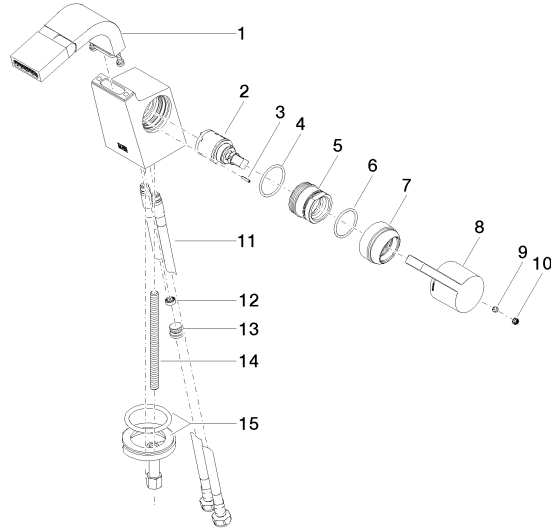

CL.1 Single-lever bidet mixer without pop-up waste - Brushed Champagne (22kt Gold)

33 600 705 Product version from 5/10/2021

- 145mm projection
- pivotable spout 30°
- rectangular, air-enriched flow
- height of mixer 190 mm
- height up to aerator 113 mm
- hole diameter 35 mm
- 2x screw-in M 8 x 1 pressure hose, leak-tested
- max. flow 6 l/min
- WRAS

33 600 705 Product version from 5/10/2021
mm [inches]

Flow rate chart

Codes & Standards

DIN 4109

ISO 3822

Scottish Water
Byelaws

UK Water Supply
Regulations

Ü-Zeichen

CL.1 Single-lever bidet mixer without pop-up waste - Brushed Champagne (22kt Gold)

33 600 705 Product version from 5/10/2021

Certificates

LGA_38

WRAS_240202

**CL.1 Single-lever bidet mixer without pop-up waste - Brushed Champagne
(22kt Gold)**

33 600 705 Product version from 5/10/2021

Parts for other
finishes can be found
here: [Chrome](#)

Spare parts list

No.	Item Number	Name	Quantity used	Delivery time
1	90 11 70 004 00-46	spout	1	-
Spare part can no longer be ordered, please order the replacement item				
2	90 15 05 042 00 90	cartridge	1	2
3	09 31 11 152 90	pin	1	2
4	09 14 10 137 90	seal	1	2
5	09 24 04 294 90	sleeve	1	2
6	90 14 10 063 00 90	seal	1	2
7	09 28 30 029-46	cover	1	60
8	09 20 67 010-46	handle	1	60
9	90 31 11 030 00 90	pin	1	2
10	90 31 20 109 00 90	plug	1	2
11	04 30 04 100 00 90	hose	2	2
12	09 23 01 034 90	flow reducer	1	2
13	04 31 20 039 11 90	plug	1	2
14	09 31 11 012 90	pin	1	2
15	04 30 11 038 75 90	fixing set	1	2