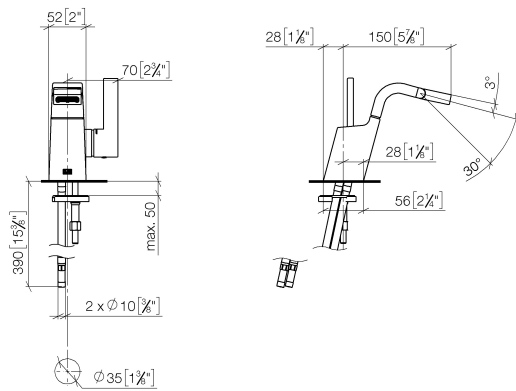

CL.1 Single-lever bidet mixer without pop-up waste - Champagne (22kt Gold)

33 600 705 Product version from 5/10/2021

- 145mm projection
- pivotable spout 30°
- rectangular, air-enriched flow
- height of mixer 190 mm
- height up to aerator 113 mm
- hole diameter 35 mm
- 2x screw-in M 8 x 1 pressure hose, leak-tested
- max. flow 6 l/min
- WRAS

	Champagne (22kt Gold)	33 600 705-47
	Chrome	33 600 705-00
	Brushed Platinum	33 600 705-06
	Dark Chrome	33 600 705-19
	Brushed Champagne (22kt Gold)	33 600 705-46
	Brushed Dark Platinum	33 600 705-99

CL.1 Single-lever bidet mixer without pop-up waste - Champagne (22kt Gold)

33 600 705 Product version from 5/10/2021

mm [inches]

Flow rate chart

Codes & Standards

DIN 4109

ISO 3822

Scottish Water
Byelaws

UK Water Supply
Regulations

33 600 705 Product version from 5/10/2021

Parts for other finishes can be found here: [Chrome](#)

Spare parts list

No.	Item Number	Name	Quantity used	Delivery time
1	90 11 70 004 00-47	spout	1	-
Spare part can no longer be ordered, please order the replacement item				
2	90 15 05 042 00 90	cartridge	1	2
3	09 31 11 152 90	pin	1	2
4	09 14 10 137 90	seal	1	2
5	09 24 04 294 90	sleeve	1	2
6	90 14 10 063 00 90	seal	1	2
7	09 28 30 029-47	cover	1	60
8	09 20 67 010-47	handle	1	60
9	90 31 11 030 00 90	pin	1	2
10	90 31 20 109 00 90	plug	1	2
11	04 30 04 100 00 90	hose	2	2
12	09 23 01 034 90	flow reducer	1	2
13	04 31 20 039 11 90	plug	1	2
14	09 31 11 012 90	pin	1	2
15	04 30 11 038 75 90	fixing set	1	2