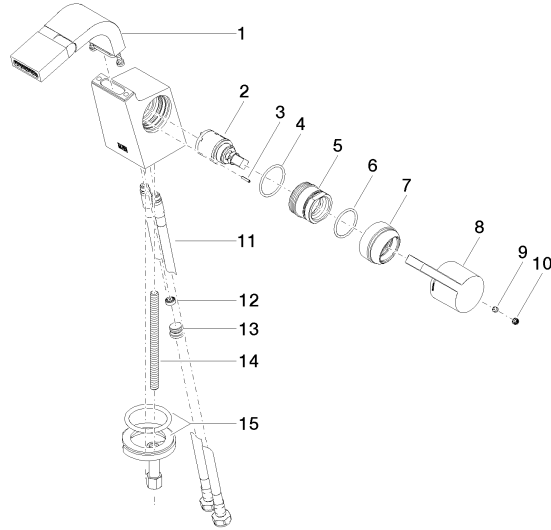

CL.1 Single-lever bidet mixer without pop-up waste - Champagne (22kt Gold)

33 600 705 Product version from 5/10/2021

- 145mm projection
- pivotable spout 30°
- rectangular, air-enriched flow
- height of mixer 190 mm
- height up to aerator 113 mm
- hole diameter 35 mm
- 2x screw-in M 8 x 1 pressure hose, leak-tested
- max. flow 6 l/min
- WRAS

33 600 705 Product version from 5/10/2021

mm [inches]

Flow rate chart

Codes & Standards

DIN 4109

ISO 3822

Scottish Water
Byelaws

UK Water Supply
Regulations

Ü-Zeichen

CL.1 Single-lever bidet mixer without pop-up waste - Champagne (22kt Gold)

33 600 705 Product version from 5/10/2021

Certificates

LGA_38

WRAS_240202

CL.1 Single-lever bidet mixer without pop-up waste - Champagne (22kt Gold)

33 600 705 Product version from 5/10/2021

Parts for other finishes can be found here: [Chrome](#)

Spare parts list

No.	Item Number	Name	Quantity used	Delivery time
1	90 11 70 004 00-47	spout	1	-
Spare part can no longer be ordered, please order the replacement item				
2	90 15 05 042 00 90	cartridge	1	2
3	09 31 11 152 90	pin	1	2
4	09 14 10 137 90	seal	1	2
5	09 24 04 294 90	sleeve	1	2
6	90 14 10 063 00 90	seal	1	2
7	09 28 30 029-47	cover	1	60
8	09 20 67 010-47	handle	1	60
9	90 31 11 030 00 90	pin	1	2
10	90 31 20 109 00 90	plug	1	2
11	04 30 04 100 00 90	hose	2	2
12	09 23 01 034 90	flow reducer	1	2
13	04 31 20 039 11 90	plug	1	2
14	09 31 11 012 90	pin	1	2
15	04 30 11 038 75 90	fixing set	1	2