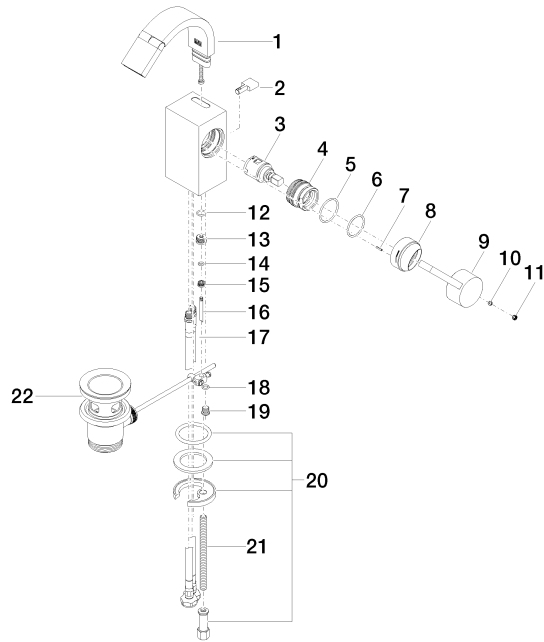

## Single-lever bidet mixer with pop-up waste - Chrome

33 600 782 Product version from 5/5/2021

- 110mm projection
- ball-joint pivotable through 44°
- rectangular, air-enriched flow
- height of mixer 180 mm
- height up to aerator 140 mm
- hole diameter 35 mm
- 2x screw-in M 10 x 1 pressure hose, leak-tested
- max. flow 6 l/min
- WRAS

# Single-lever bidet mixer with pop-up waste - Chrome

33 600 782 Product version from 5/5/2021

### Spare parts list

No.	Item Number	Name	Quantity used	Delivery time
1	90 28 22 265 00-00	spout	1	10
2	09 20 78 032-00	handle	1	10
3	90 15 05 042 00 90	cartridge	1	2
4	09 24 04 288 90	nut	1	2
5	09 14 10 137 90	seal	1	2
6	90 14 10 063 00 90	seal	1	2
7	09 31 11 152 90	pin	1	2
8	09 28 30 028-00	cover	1	10
9	09 20 78 057-00	handle	1	10
10	90 31 11 063 00 90	pin	1	2
11	90 31 20 109 00 90	plug	1	2
12	09 14 10 042 90	seal	1	2
13	09 24 04 289-00	nipple	1	10
14	09 14 10 166 90	seal	1	2
15	09 24 04 290 90	nipple	1	2
16	09 31 09 080-00	pull-rod	1	10
17	04 30 04 104 00 90	hose	2	2
18	09 14 10 132 90	seal	1	2
19	09 31 20 027 10-00	plug	1	10
20	04 30 11 038 75 90	fixing set	1	2
21	09 31 11 012 90	pin	1	2
22	90 11 01 001 00-00	pop-up waste	1	10