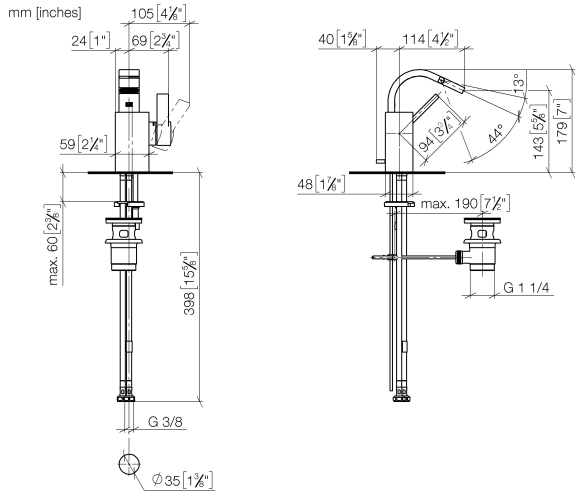

## Single-lever bidet mixer with pop-up waste - Chrome

33 600 782 Product version from 5/5/2021

- 110mm projection
- ball-joint pivotable through 44°
- rectangular, air-enriched flow
- height of mixer 180 mm
- height up to aerator 140 mm
- hole diameter 35 mm
- 2x screw-in M 10 x 1 pressure hose, leak-tested
- max. flow 6 l/min
- WRAS

## Single-lever bidet mixer with pop-up waste - Chrome

33 600 782 Product version from 5/5/2021

### Spare parts list

No.	Item Number	Name	Quantity used	Delivery time
1	90 28 22 265 00-00	spout	1	10
2	09 20 78 032-00	handle	1	10
3	90 15 05 042 00 90	cartridge	1	2
4	09 24 04 288 90	nut	1	2
5	09 14 10 137 90	seal	1	2
6	90 14 10 063 00 90	seal	1	2
7	09 31 11 152 90	pin	1	2
8	09 28 30 028-00	cover	1	10
9	09 20 78 057-00	handle	1	10
10	90 31 11 063 00 90	pin	1	2
11	90 31 20 109 00 90	plug	1	2
12	09 14 10 042 90	seal	1	2
13	09 24 04 289-00	nipple	1	10
14	09 14 10 166 90	seal	1	2
15	09 24 04 290 90	nipple	1	2
16	09 31 09 080-00	pull-rod	1	10
17	04 30 04 104 00 90	hose	2	2
18	09 14 10 132 90	seal	1	2
19	09 31 20 027 10-00	plug	1	10
20	04 30 11 038 75 90	fixing set	1	2
21	09 31 11 012 90	pin	1	2
22	90 11 01 001 00-00	pop-up waste	1	10