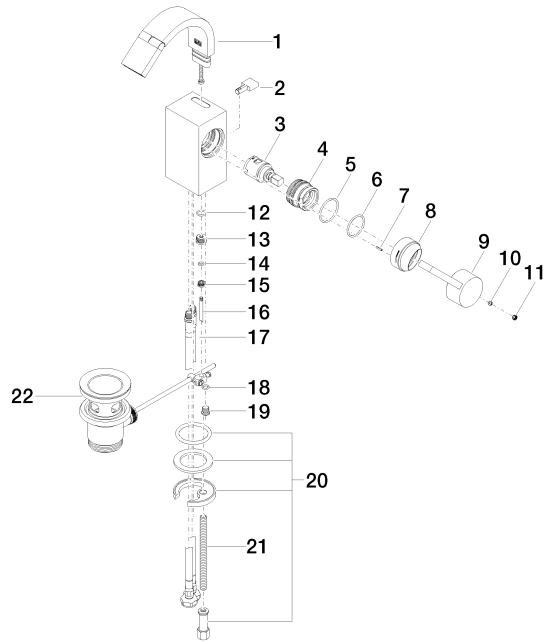

## Single-lever bidet mixer with pop-up waste - Platinum

33 600 782 Product version from 5/5/2021

- 110mm projection
- ball-joint pivotable through 44°
- rectangular, air-enriched flow
- height of mixer 180 mm
- height up to aerator 140 mm
- hole diameter 35 mm
- 2x screw-in M 10 x 1 pressure hose, leak-tested
- max. flow 6 l/min
- WRAS

## Single-lever bidet mixer with pop-up waste - Platinum

33 600 782 Product version from 5/5/2021

Parts for other  
finishes can be found  
here: [Chrome](#)

### Spare parts list

No.	Item Number	Name	Quantity used	Delivery time
1	90 28 22 265 00-08	spout	1	40
2	09 20 78 032-08	handle	1	40
3	90 15 05 042 00 90	cartridge	1	2
4	09 24 04 288 90	nut	1	2
5	09 14 10 137 90	seal	1	2
6	90 14 10 063 00 90	seal	1	2
7	09 31 11 152 90	pin	1	2
8	09 28 30 028-08	cover	1	40
9	09 20 78 057-08	handle	1	40
10	90 31 11 063 00 90	pin	1	2
11	90 31 20 109 00 90	plug	1	2
12	09 14 10 042 90	seal	1	2
13	09 24 04 289-08	nipple	1	40
14	09 14 10 166 90	seal	1	2
15	09 24 04 290 90	nipple	1	2
16	09 31 09 080-08	pull-rod	1	40
17	04 30 04 104 00 90	hose	2	2
18	09 14 10 132 90	seal	1	2
19	09 31 20 027 10-00	plug	1	10
20	04 30 11 038 75 90	fixing set	1	2
21	09 31 11 012 90	pin	1	2
22	90 11 01 001 00-08	pop-up waste	1	40