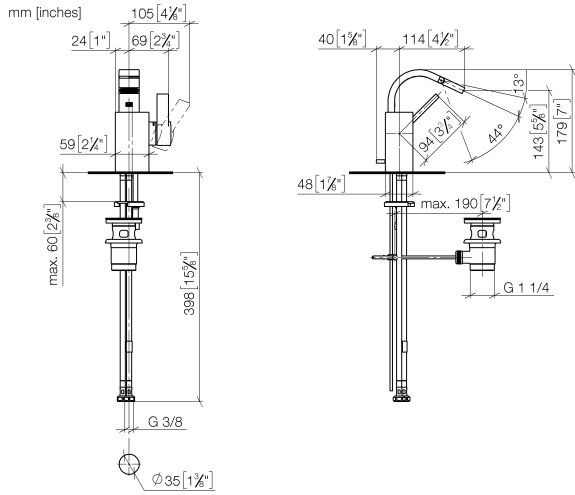

## Single-lever bidet mixer with pop-up waste - Platinum

33 600 782 Product version from 5/5/2021

- 110mm projection
- ball-joint pivotable through 44°
- rectangular, air-enriched flow
- height of mixer 180 mm
- height up to aerator 140 mm
- hole diameter 35 mm
- 2x screw-in M 10 x 1 pressure hose, leak-tested
- max. flow 6 l/min
- WRAS

**Single-lever bidet mixer with pop-up waste - Platinum**

33 600 782 Product version from 5/5/2021

**Flow rate chart**

**Codes & Standards**

DIN 4109

ISO 3822

Scottish Water  
Byelaws

UK Water Supply  
Regulations

## Single-lever bidet mixer with pop-up waste - Platinum

33 600 782 Product version from 5/5/2021

Parts for other  
finishes can be found  
here: [Chrome](#)

### Spare parts list

No.	Item Number	Name	Quantity used	Delivery time
1	90 28 22 265 00-08	spout	1	40
2	09 20 78 032-08	handle	1	40
3	90 15 05 042 00 90	cartridge	1	2
4	09 24 04 288 90	nut	1	2
5	09 14 10 137 90	seal	1	2
6	90 14 10 063 00 90	seal	1	2
7	09 31 11 152 90	pin	1	2
8	09 28 30 028-08	cover	1	40
9	09 20 78 057-08	handle	1	40
10	90 31 11 063 00 90	pin	1	2
11	90 31 20 109 00 90	plug	1	2
12	09 14 10 042 90	seal	1	2
13	09 24 04 289-08	nipple	1	40
14	09 14 10 166 90	seal	1	2
15	09 24 04 290 90	nipple	1	2
16	09 31 09 080-08	pull-rod	1	40
17	04 30 04 104 00 90	hose	2	2
18	09 14 10 132 90	seal	1	2
19	09 31 20 027 10-00	plug	1	10
20	04 30 11 038 75 90	fixing set	1	2
21	09 31 11 012 90	pin	1	2
22	90 11 01 001 00-08	pop-up waste	1	40