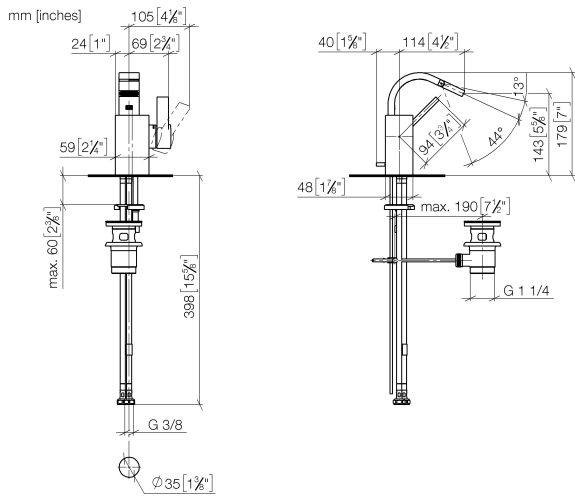

Single-lever bidet mixer with pop-up waste - Brushed Bronze

33 600 782

- 110mm projection
- ball-joint pivotable through 44°
- rectangular, air-enriched flow
- height of mixer 180 mm
- height up to aerator 140 mm
- hole diameter 35 mm
- 2x screw-in M 10 x 1 pressure hose, leak-tested
- max. flow 6 l/min
- WRAS

	Brushed Bronze	33 600 782-42
	Chrome	33 600 782-00
	Brushed Platinum	33 600 782-06
	Platinum	33 600 782-08
	Dark Chrome	33 600 782-19
	Brushed Durabronze (23kt Gold)	33 600 782-28
	Brushed Champagne (22kt Gold)	33 600 782-46
	Champagne (22kt Gold)	33 600 782-47
	Brushed Dark Platinum	33 600 782-99

Single-lever bidet mixer with pop-up waste - Brushed Bronze

33 600 782

Flow rate chart

Codes & Standards

DIN 4109

ISO 3822

Scottish Water
Byelaws

UK Water Supply
Regulations

Ü-Zeichen

Single-lever bidet mixer with pop-up waste - Brushed Bronze

33 600 782

Certificates

LGA_28

WRAS_240202

Single-lever bidet mixer with pop-up waste - Brushed Bronze

33 600 782