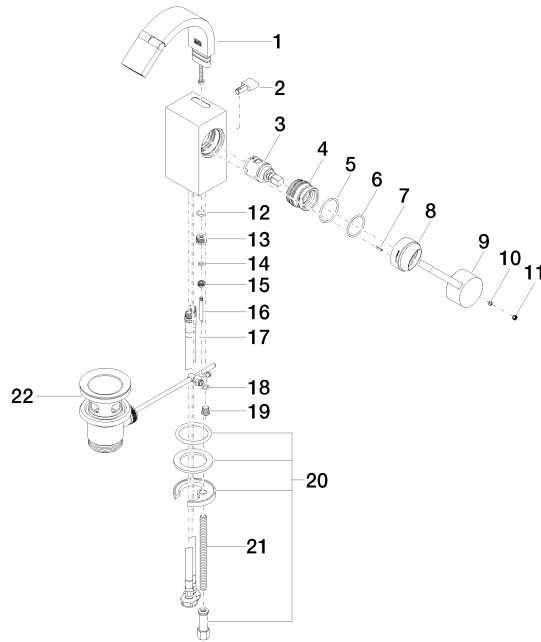

Single-lever bidet mixer with pop-up waste - Brushed Champagne (22kt Gold)

33 600 782 Product version from 5/5/2021

- 110mm projection
- ball-joint pivotable through 44°
- rectangular, air-enriched flow
- height of mixer 180 mm
- height up to aerator 140 mm
- hole diameter 35 mm
- 2x screw-in M 10 x 1 pressure hose, leak-tested
- max. flow 6 l/min
- WRAS

Single-lever bidet mixer with pop-up waste - Brushed Champagne (22kt Gold)

33 600 782 Product version from 5/5/2021

Flow rate chart

Codes & Standards

DIN 4109

ISO 3822

Scottish Water
Byelaws

UK Water Supply
Regulations

33 600 782 Product version from 5/5/2021

Parts for other
finishes can be found
here: [Chrome](#)

Single-lever bidet mixer with pop-up waste - Brushed Champagne (22kt Gold)

33 600 782 Product version from 5/5/2021

Spare parts list

No.	Item Number	Name	Quantity used	Delivery time
1	90 28 22 265 00-46	spout	1	30
2	09 20 78 032-46	handle	1	60
3	90 15 05 042 00 90	cartridge	1	2
4	09 24 04 288 90	nut	1	2
5	09 14 10 137 90	seal	1	2
6	90 14 10 063 00 90	seal	1	2
7	09 31 11 152 90	pin	1	2
8	09 28 30 028-46	cover	1	30
9	09 20 78 057-46	handle	1	30
10	90 31 11 063 00 90	pin	1	2
11	90 31 20 109 00 90	plug	1	2
12	09 14 10 042 90	seal	1	2
13	09 24 04 289-46	nipple	1	30
14	09 14 10 166 90	seal	1	2
15	09 24 04 290 90	nipple	1	2
16	09 31 09 080-46	pull-rod	1	30
17	04 30 04 104 00 90	hose	2	2
18	09 14 10 132 90	seal	1	2
19	09 31 20 027 10-00	plug	1	10
20	04 30 11 038 75 90	fixing set	1	2
21	09 31 11 012 90	pin	1	2
22	90 11 01 001 00-46	pop-up waste	1	30