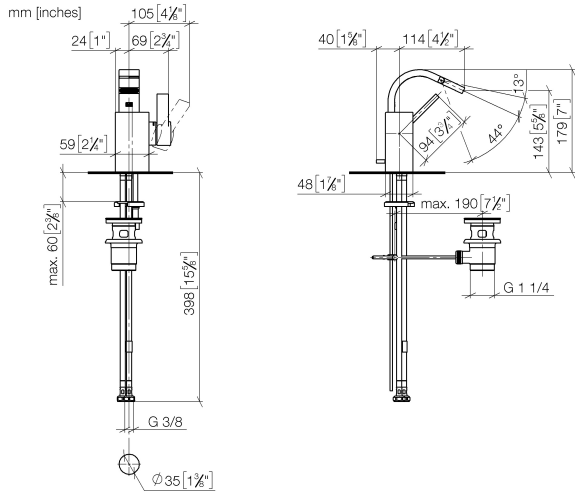

Single-lever bidet mixer with pop-up waste - Brushed Champagne (22kt Gold)

33 600 782 Product version from 5/5/2021

- 110mm projection
- ball-joint pivotable through 44°
- rectangular, air-enriched flow
- height of mixer 180 mm
- height up to aerator 140 mm
- hole diameter 35 mm
- 2x screw-in M 10 x 1 pressure hose, leak-tested
- max. flow 6 l/min
- WRAS

Single-lever bidet mixer with pop-up waste - Brushed Champagne (22kt Gold)

33 600 782 Product version from 5/5/2021

Flow rate chart

Codes & Standards

DIN 4109

ISO 3822

Scottish Water
Byelaws

UK Water Supply
Regulations

33 600 782 Product version from 5/5/2021

Parts for other
finishes can be found
here: [Chrome](#)

Single-lever bidet mixer with pop-up waste - Brushed Champagne (22kt Gold)

33 600 782 Product version from 5/5/2021

Spare parts list

No.	Item Number	Name	Quantity used	Delivery time
1	90 28 22 265 00-46	spout	1	30
2	09 20 78 032-46	handle	1	60
3	90 15 05 042 00 90	cartridge	1	2
4	09 24 04 288 90	nut	1	2
5	09 14 10 137 90	seal	1	2
6	90 14 10 063 00 90	seal	1	2
7	09 31 11 152 90	pin	1	2
8	09 28 30 028-46	cover	1	30
9	09 20 78 057-46	handle	1	30
10	90 31 11 063 00 90	pin	1	2
11	90 31 20 109 00 90	plug	1	2
12	09 14 10 042 90	seal	1	2
13	09 24 04 289-46	nipple	1	30
14	09 14 10 166 90	seal	1	2
15	09 24 04 290 90	nipple	1	2
16	09 31 09 080-46	pull-rod	1	30
17	04 30 04 104 00 90	hose	2	2
18	09 14 10 132 90	seal	1	2
19	09 31 20 027 10-00	plug	1	10
20	04 30 11 038 75 90	fixing set	1	2
21	09 31 11 012 90	pin	1	2
22	90 11 01 001 00-46	pop-up waste	1	30